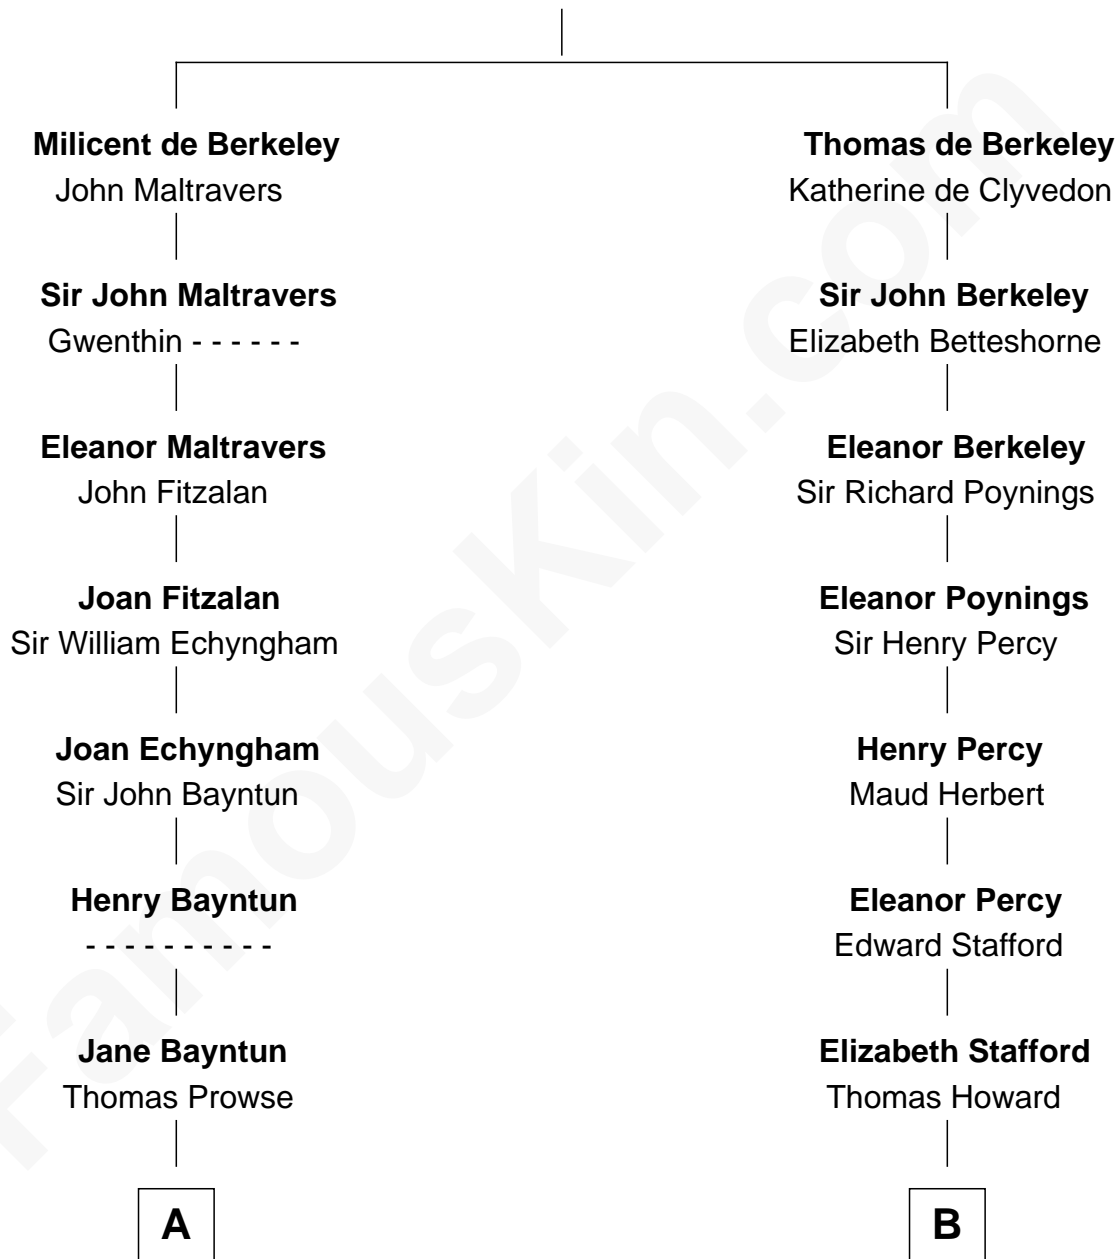

# FamousKin.com Relationship Chart of

**Sarah Palin**

*9th Governor of Alaska*

20th cousin of

**Thomas Hunt Morgan**

*Nobel Prize Winner in Physiology or Medicine*

**Sir Maurice de Berkeley**

Eve la Zouche

**C**

**May Belle Ruddock**  
Henry Charles Brandt

**Nellie Marie Brandt**  
Charles Francis Heath

**Charles Richard Heath**  
Sarah Sheeran

**Sarah Palin**  
*9th Governor of Alaska*

**D**

**Francis Scott Key**  
Mary Tayloe Lloyd

**Elizabeth Phoebe Key**  
Charles Howard

**Ellen Key Howard**  
Charlton Hunt Morgan

**Thomas Hunt Morgan**  
*Nobel Prize Winner*

FamousKin.com