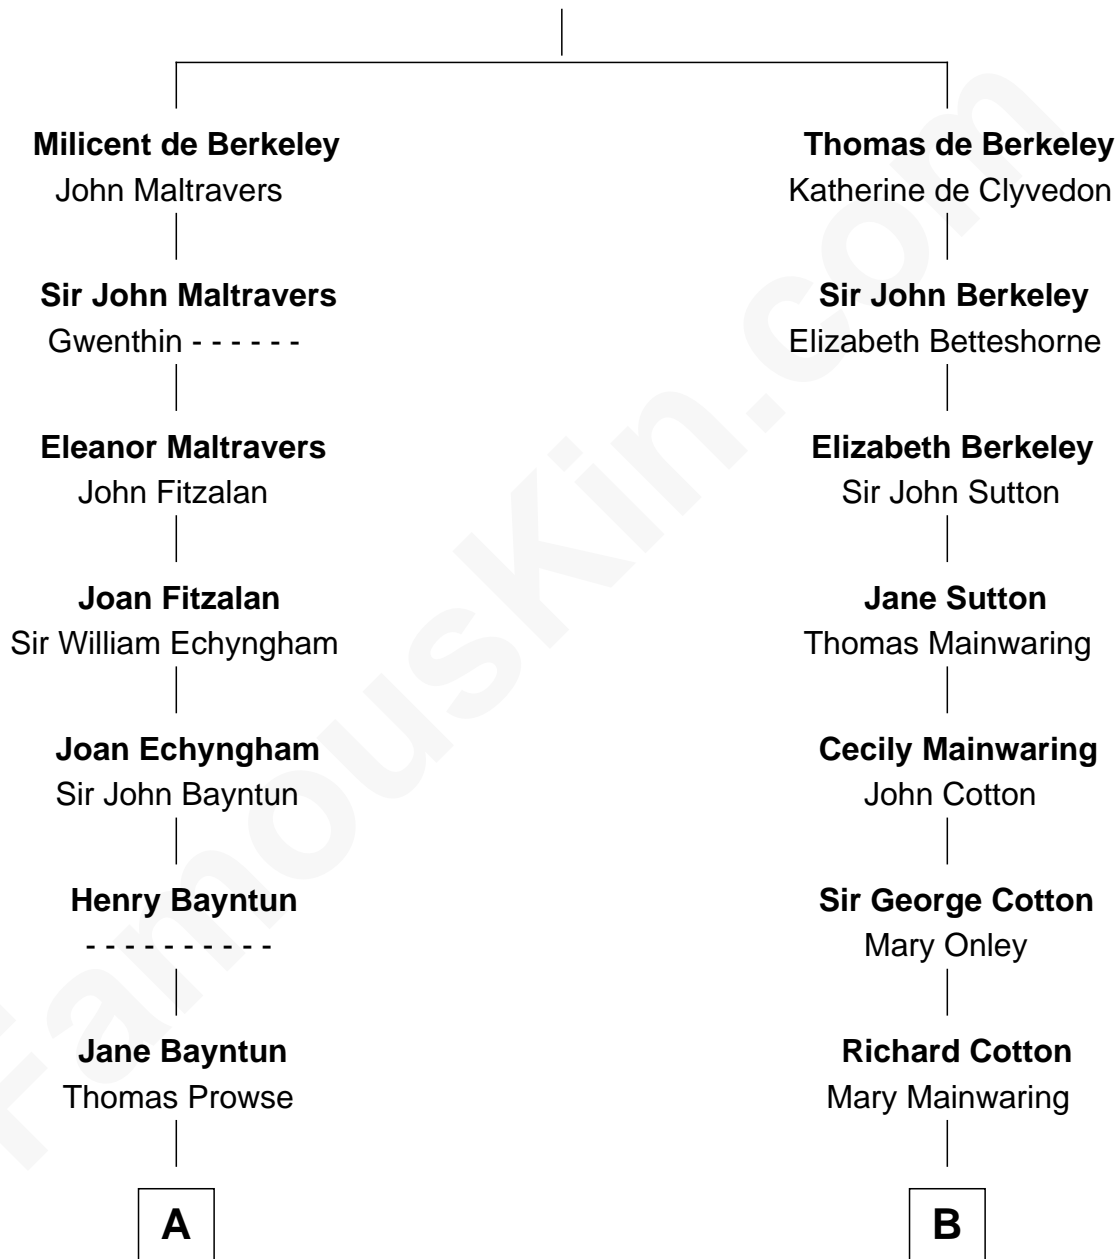

FamousKin.com Relationship Chart of

Sarah Palin

9th Governor of Alaska

15th cousin 5 times removed of

Marjorie Post

Founder of General Foods

Sir Maurice de Berkeley

Eve la Zouche

C

—
May Belle Ruddock
Henry Charles Brandt

—
Nellie Marie Brandt
Charles Francis Heath

—
Charles Richard Heath
Sarah Sheeran

—
Sarah Palin
9th Governor of Alaska

FamousKin.com