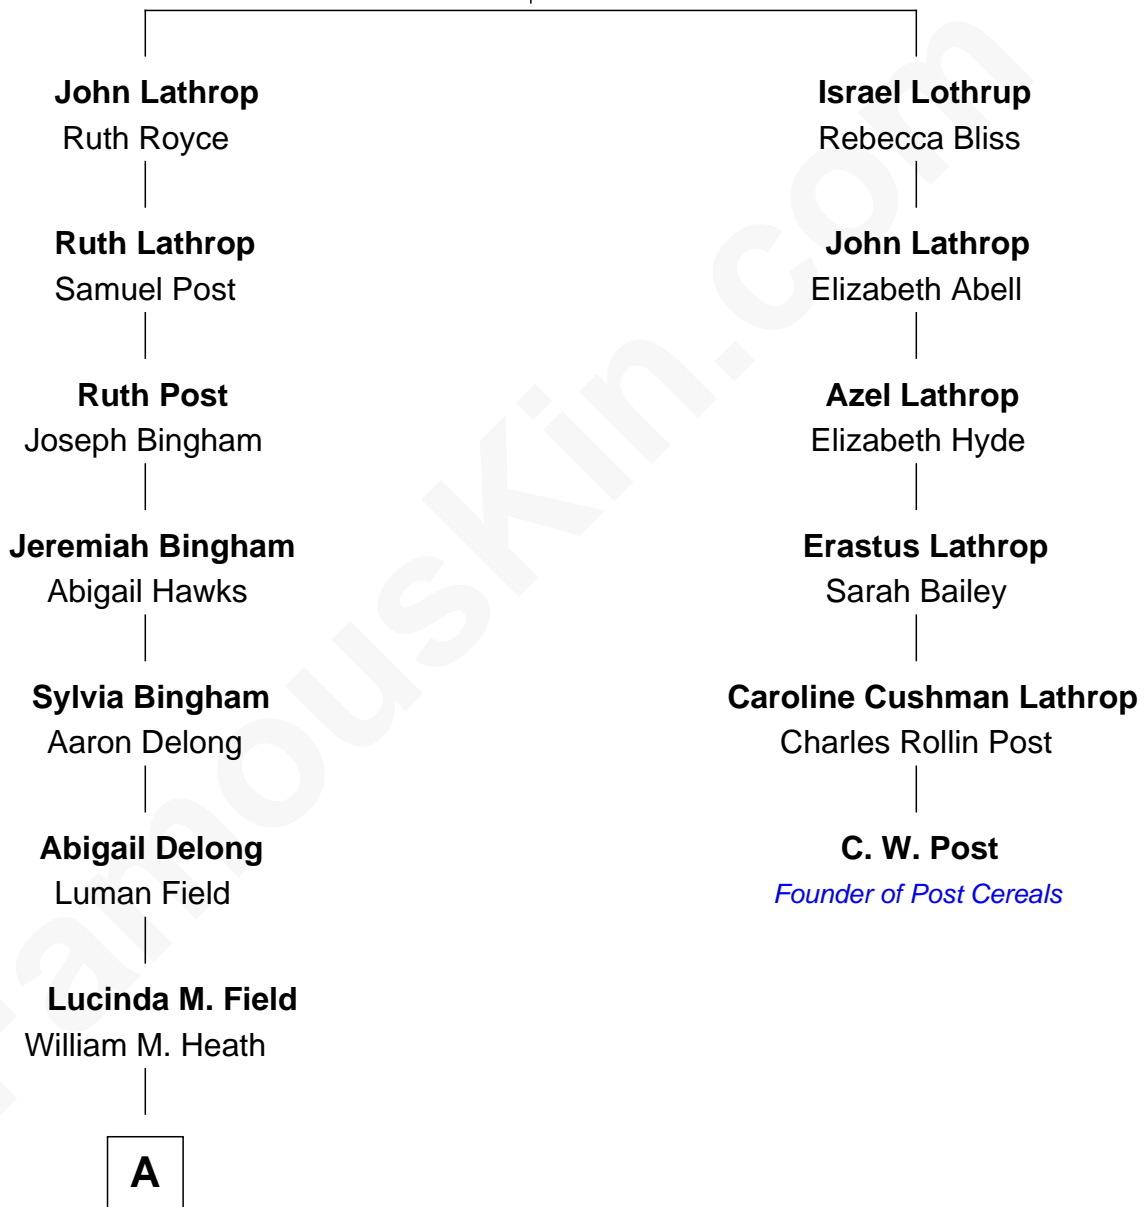

FamousKin.com Relationship Chart of

Sarah Palin

9th Governor of Alaska

5th cousin 6 times removed of

C. W. Post

Founder of Post Cereals

Samuel Lothrop
Elizabeth Scudder

A

—
James W. Heath
Alma Miranda Rhodes

—
Charles R. Heath
Alice Adeline Oriel

—
Charles Francis Heath
Nellie Marie Brandt

—
Charles Richard Heath
Sarah Sheeran

—
Sarah Palin
9th Governor of Alaska

FamousKin.com