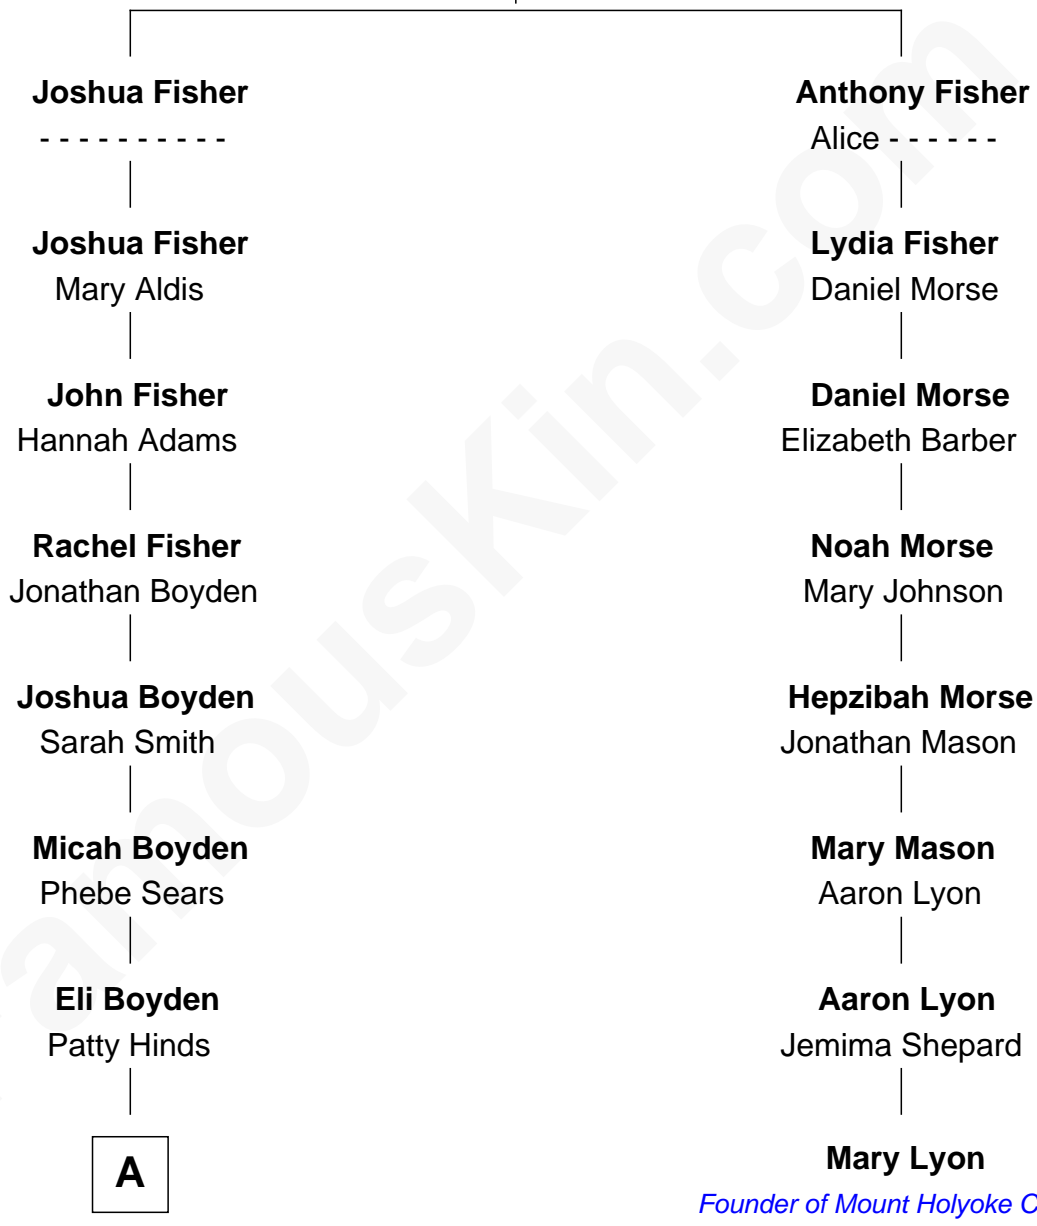

FamousKin.com Relationship Chart of

Sarah Palin

9th Governor of Alaska

7th cousin 5 times removed of

Mary Lyon

Founder of Mount Holyoke College

Anthony Fisher

Mary Fiske

A

—
Nancy Boyden

Asa Newell

—
Maria Nancy Newell

Thomas S. Ruddock

—
May Belle Ruddock

Henry Charles Brandt

—
Nellie Marie Brandt

Charles Francis Heath

—
Charles Richard Heath

Sarah Sheeran

—
Sarah Palin

9th Governor of Alaska

FamousKin.com