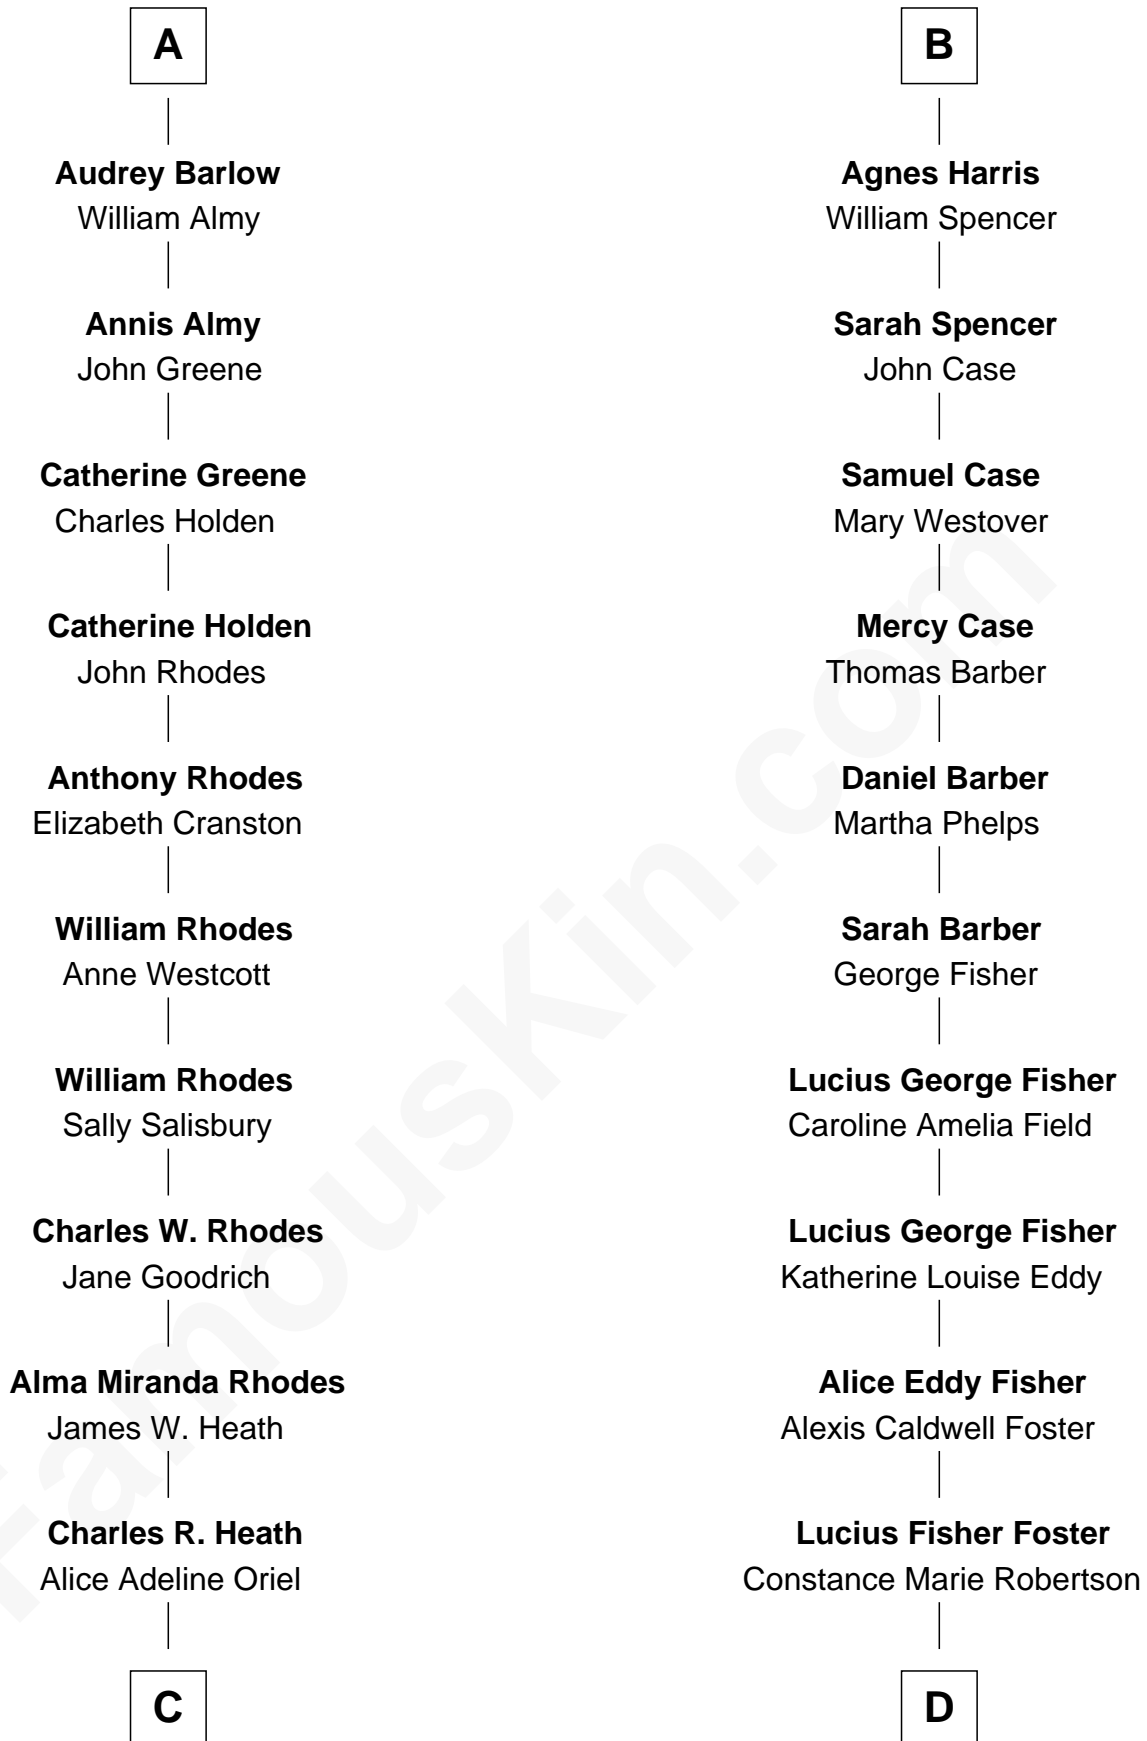

FamousKin.com Relationship Chart of

Sarah Palin

9th Governor of Alaska

18th cousin 1 time removed of

Jodie Foster

Movie Actress

Robert Poyntz
Katherine FitzNichol

FamousKin.com