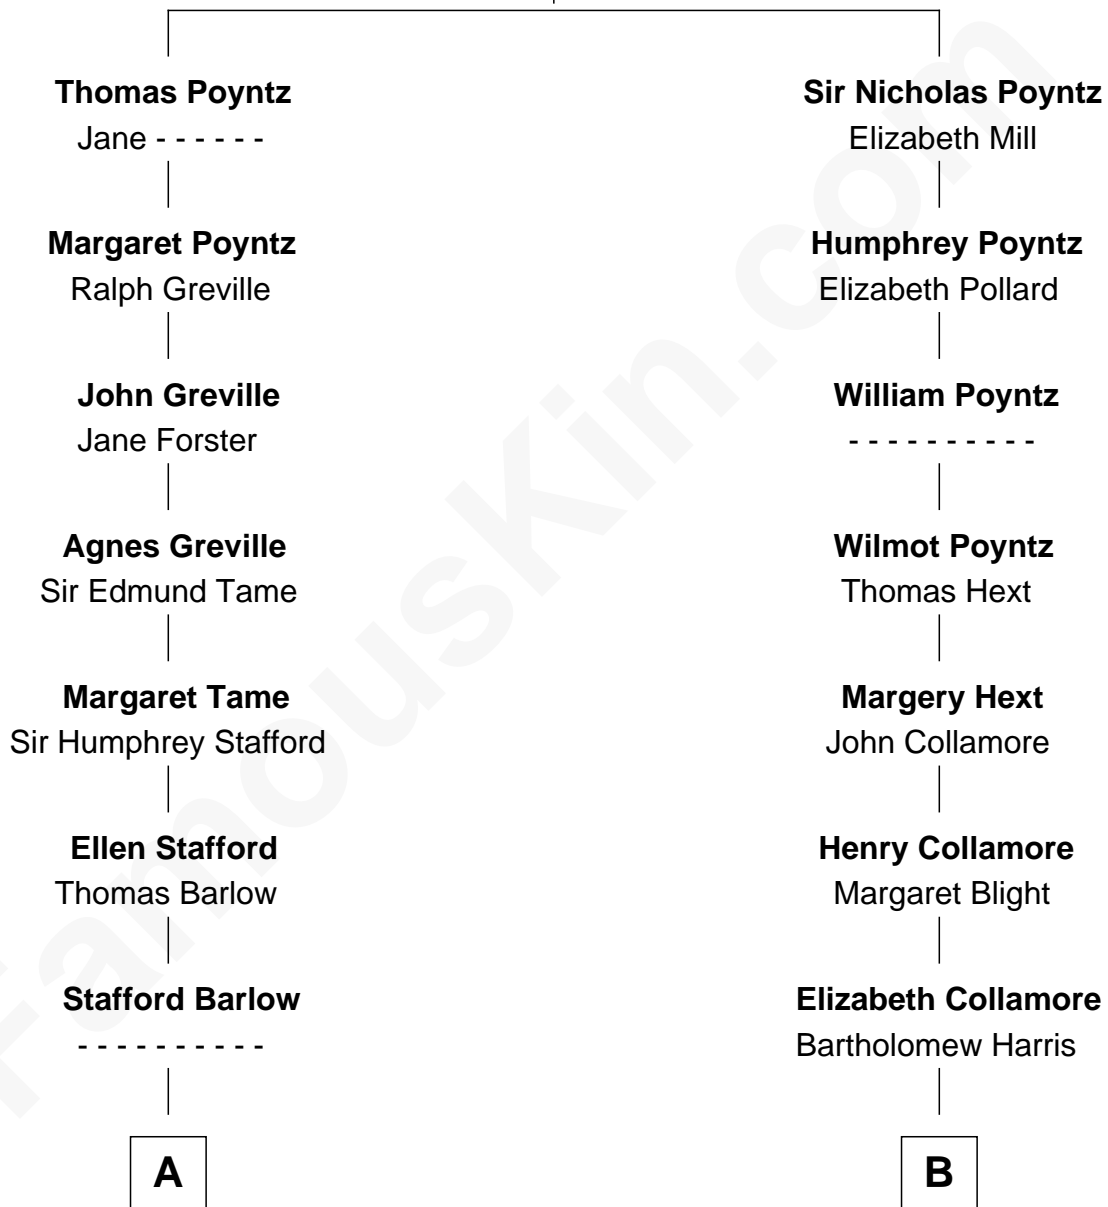

FamousKin.com Relationship Chart of

Sarah Palin

9th Governor of Alaska

18th cousin 1 time removed of

Jodie Foster

Movie Actress

Robert Poyntz
Katherine FitzNichol

FamousKin.com