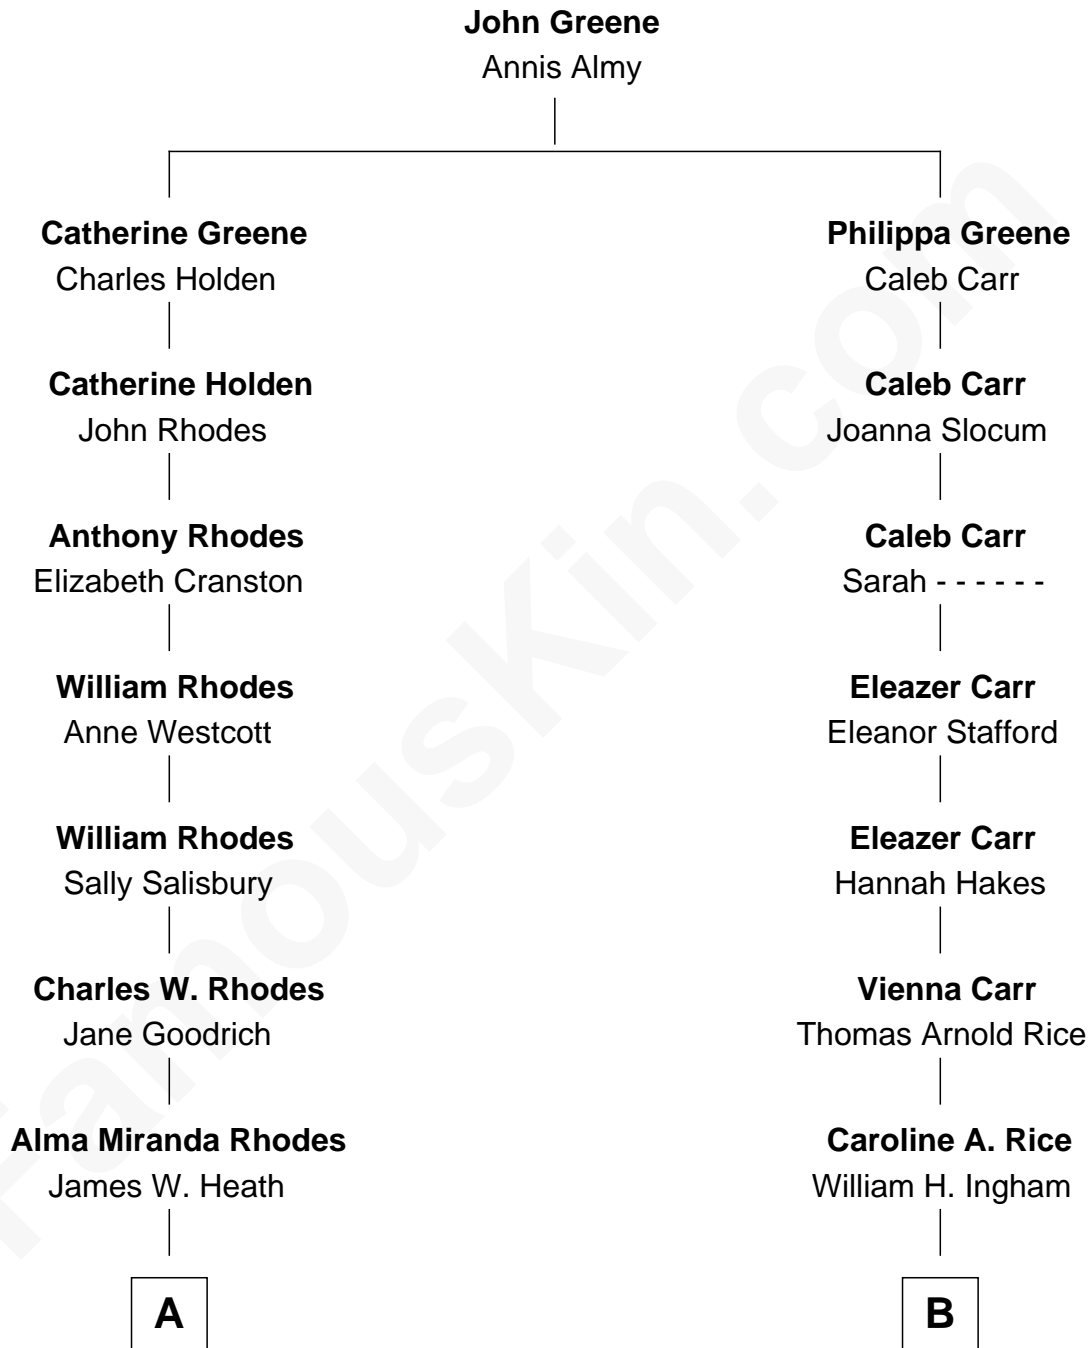

FamousKin.com Relationship Chart of

Sarah Palin

9th Governor of Alaska

9th cousin 1 time removed of

Charlie Munger

Vice-Chairman of Berkshire Hathaway

A

Charles R. Heath
Alice Adeline Oriel

Charles Francis Heath
Nellie Marie Brandt

Charles Richard Heath
Sarah Sheeran

Sarah Palin
9th Governor of Alaska

B

Helen Vienna Ingham
Charles W. Russell

Florence V. Russell
Alfred Case Munger

Charlie Munger
Vice-Chairman of Berkshire Hathaway