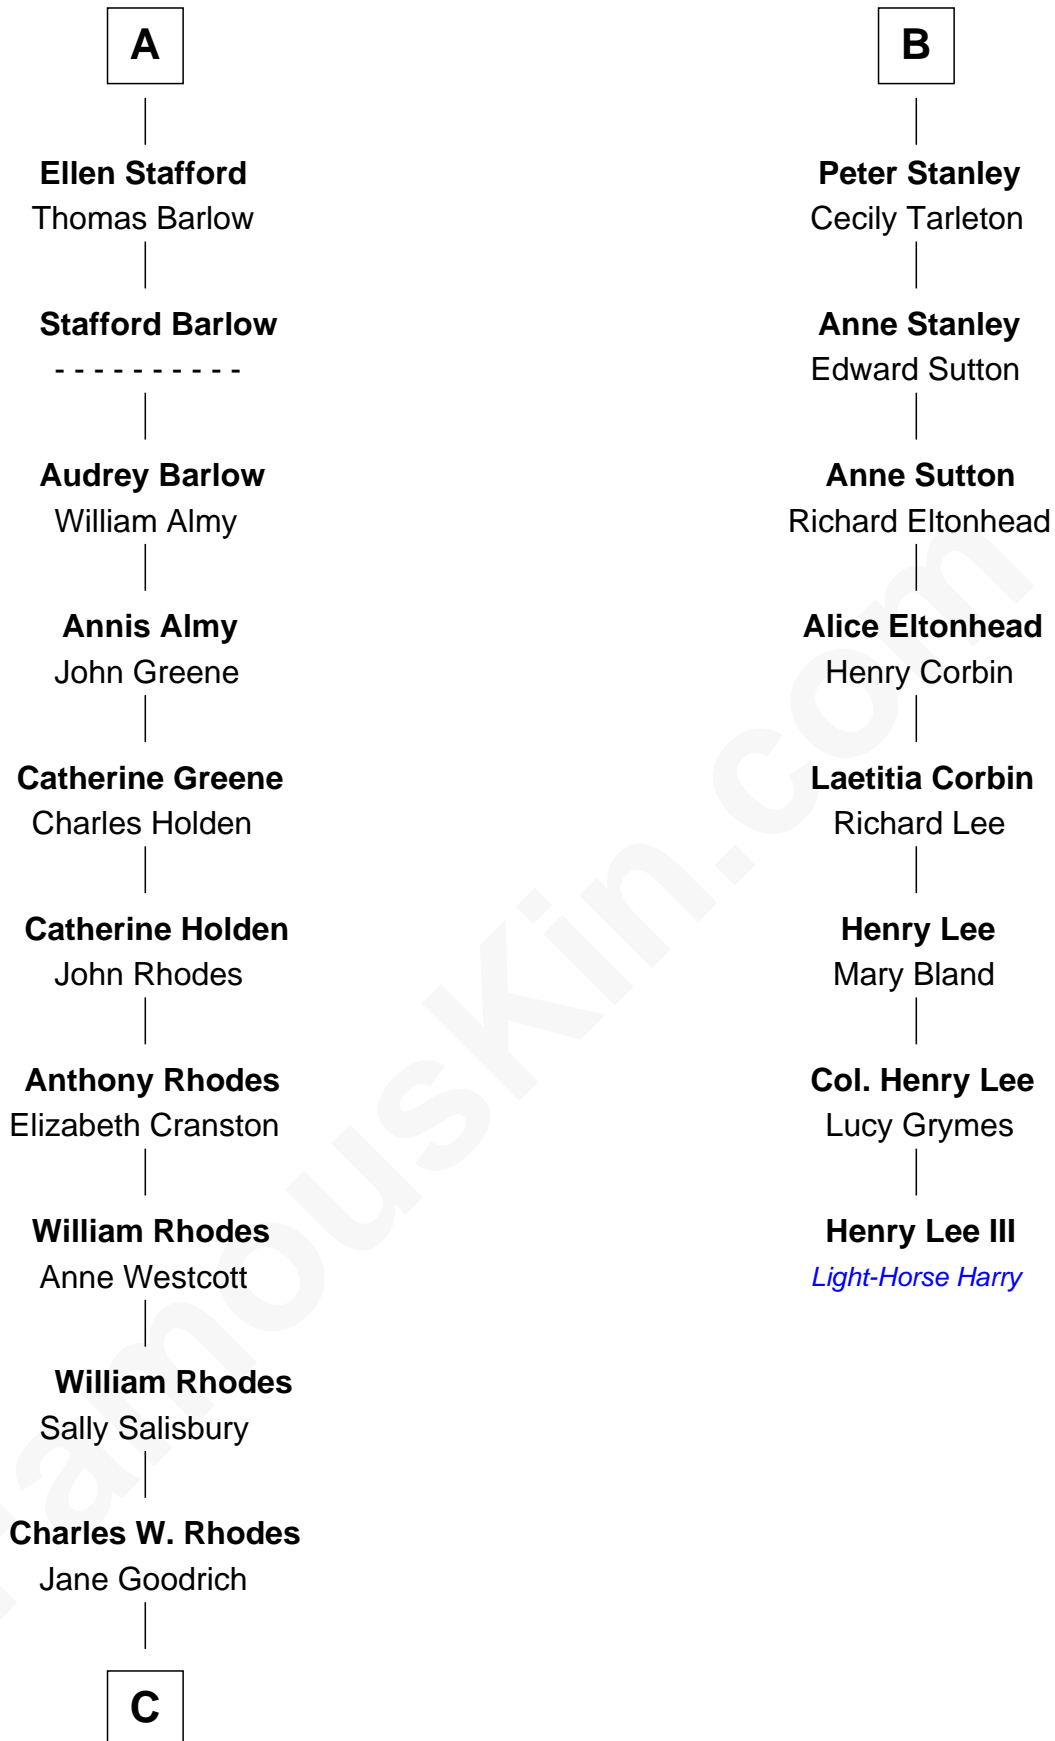

FamousKin.com Relationship Chart of

Sarah Palin

9th Governor of Alaska

14th cousin 7 times removed of

Henry Lee III

9th Governor of Virginia

C

—
Alma Miranda Rhodes

James W. Heath

—
Charles R. Heath

Alice Adeline Oriel

—
Charles Francis Heath

Nellie Marie Brandt

—
Charles Richard Heath

Sarah Sheeran

—
Sarah Palin

9th Governor of Alaska

FamousKin.com