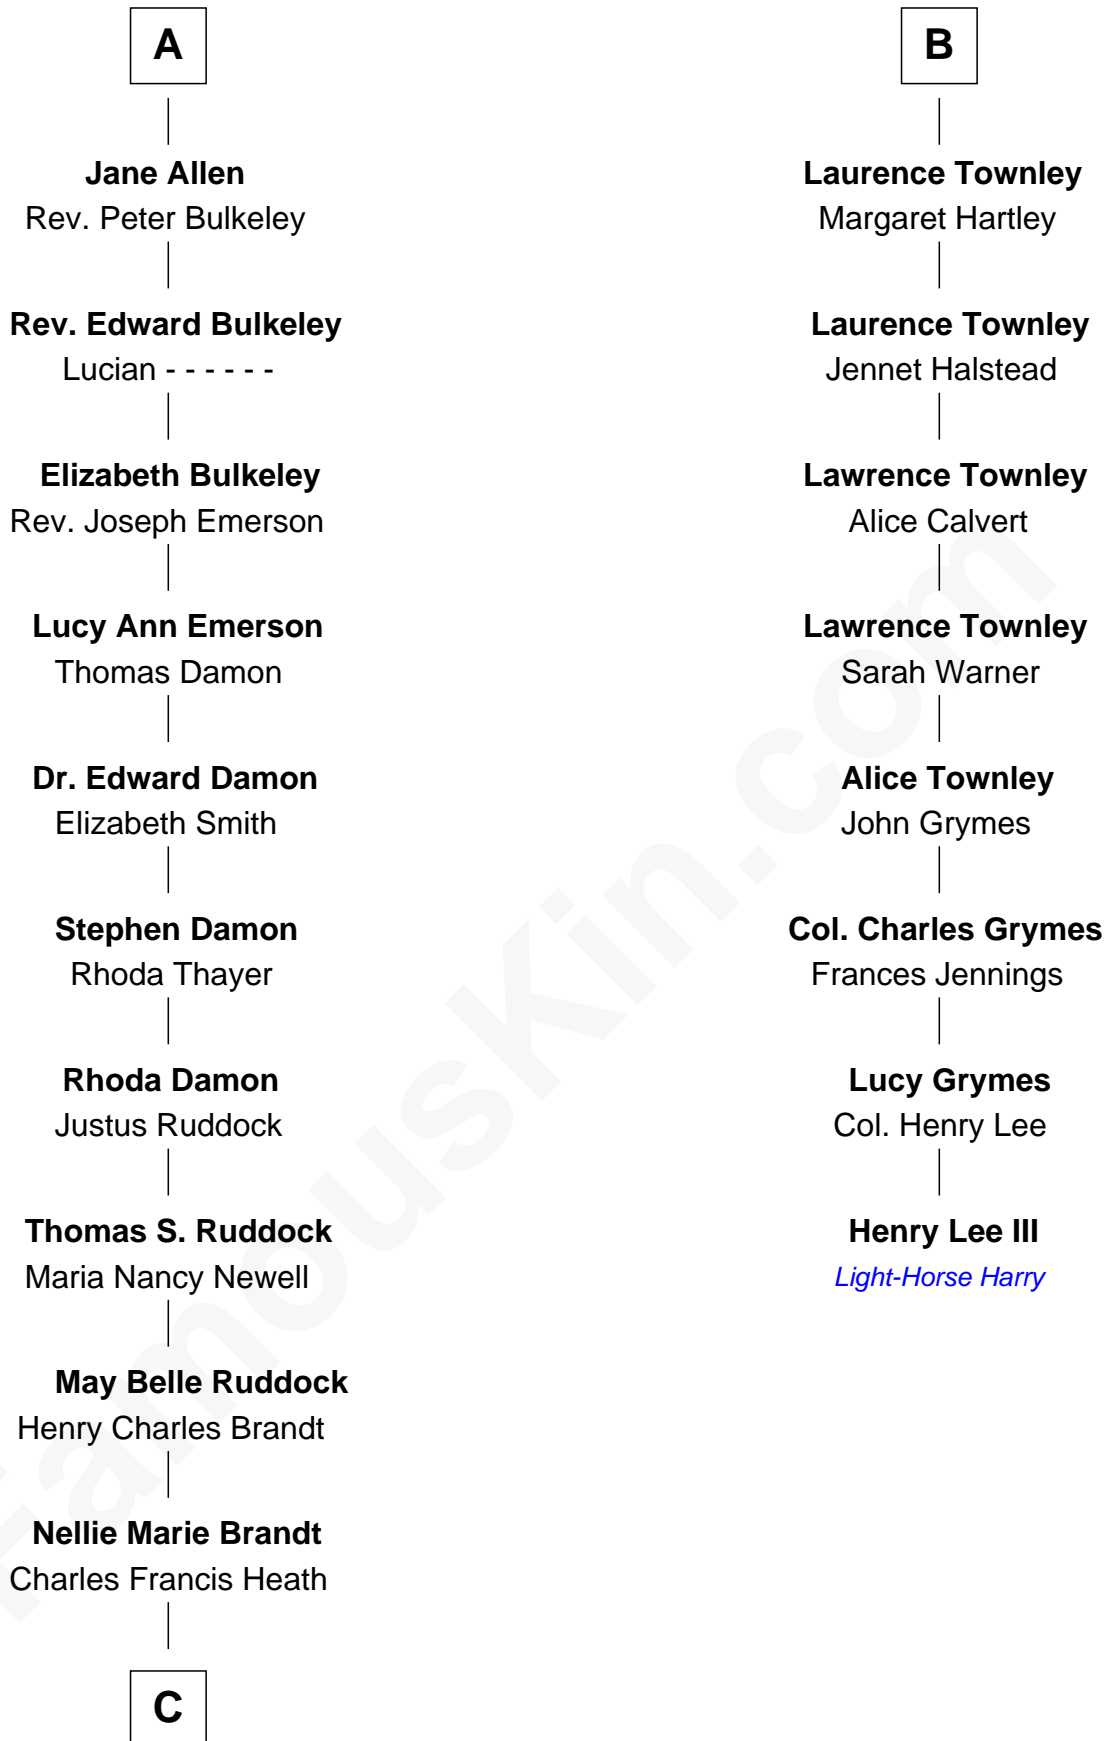

# FamousKin.com Relationship Chart of

**Sarah Palin**

*9th Governor of Alaska*

14th cousin 4 times removed of

**Henry Lee III**

*9th Governor of Virginia*

**C**

Charles Richard Heath

Sarah Sheeran

Sarah Palin

*9th Governor of Alaska*

FamousKin.com