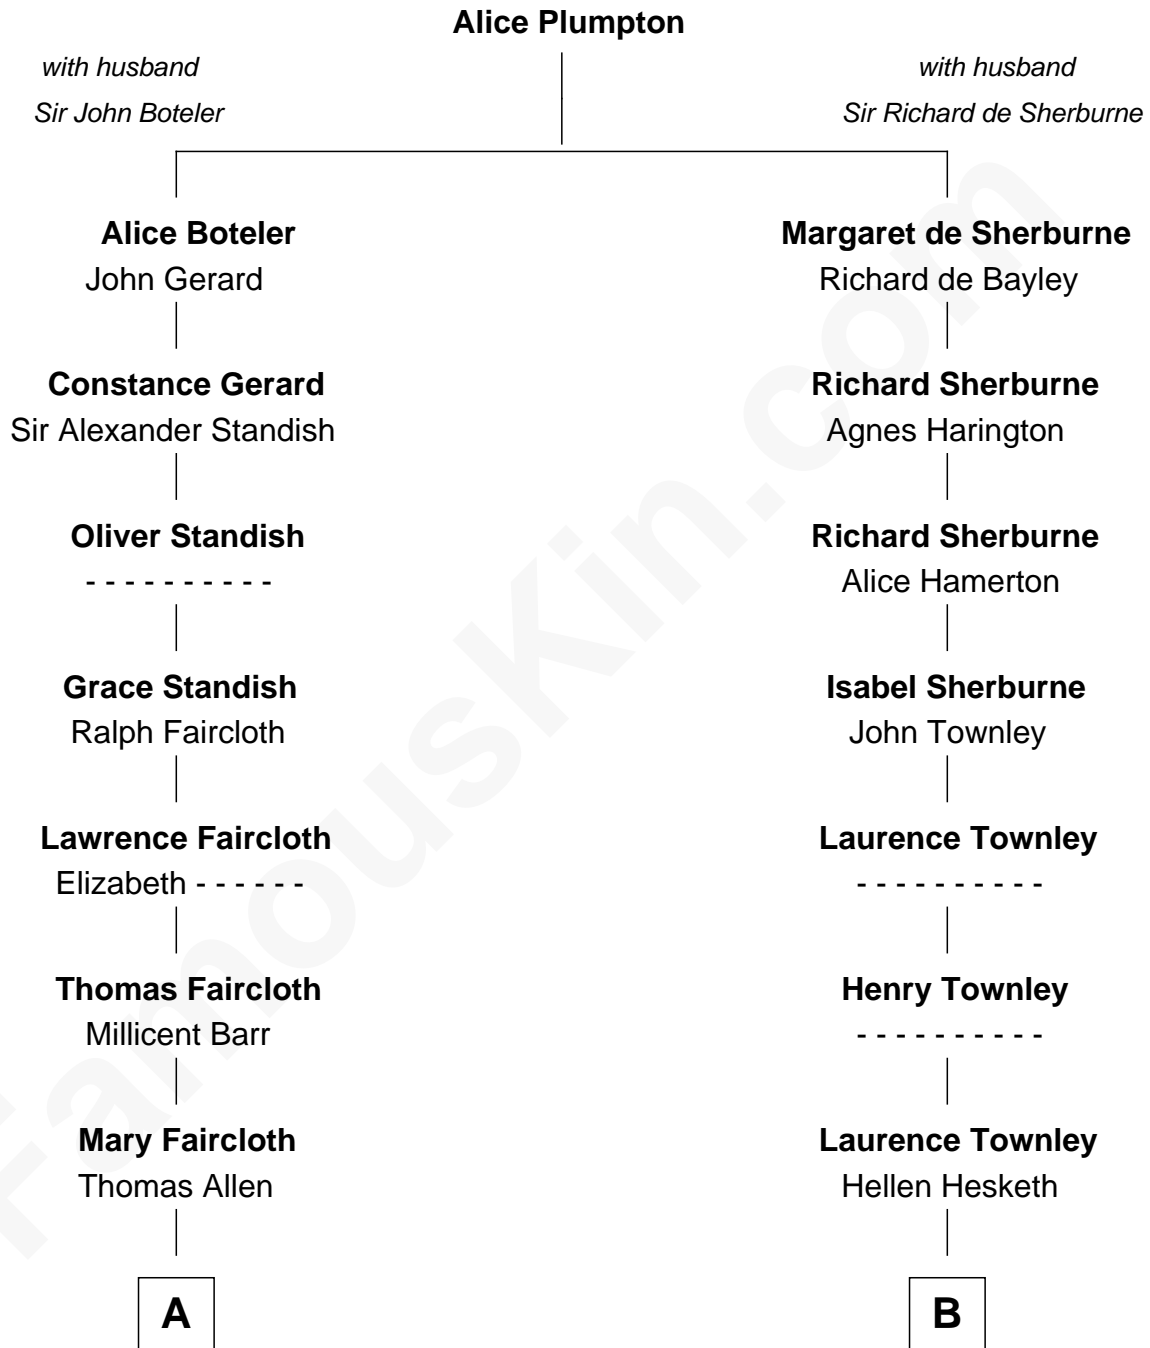

# FamousKin.com Relationship Chart of

**Sarah Palin**

*9th Governor of Alaska*

14th cousin 4 times removed of

**Henry Lee III**

*9th Governor of Virginia*

**C**

Charles Richard Heath

Sarah Sheeran

Sarah Palin

*9th Governor of Alaska*

FamousKin.com