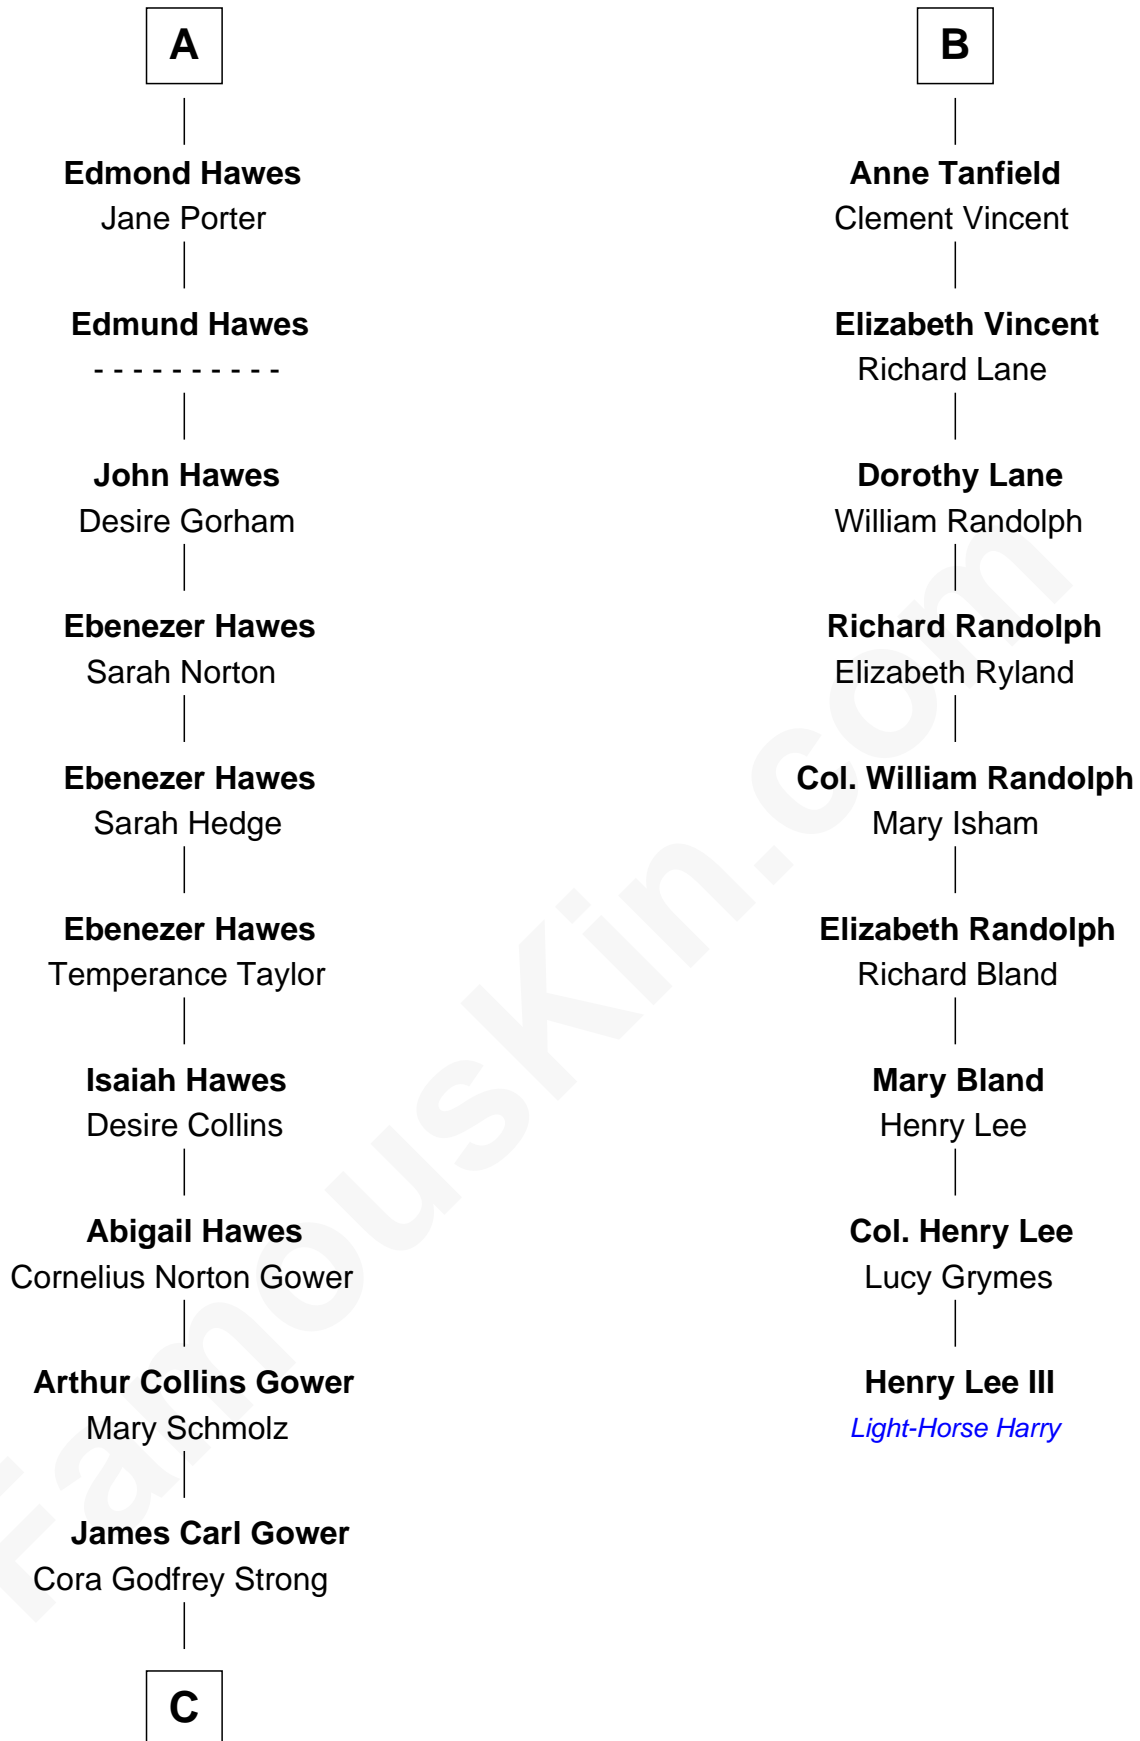

# FamousKin.com Relationship Chart of

**Sarah Palin**

*9th Governor of Alaska*

15th cousin 4 times removed of

**Henry Lee III**

*9th Governor of Virginia*

**Sir John Howard**

Alice de Bois

**Joan Howard**  
Sir Peter de Brewes

**Beatrice Brewes**  
Sir Hugh Shirley

**Sir Ralph Shirley**  
Joan Basset

**Beatrice Shirley**  
John Brome

**Nicholas Brome**  
Katherine Lampeck

**Elizabeth Brome**  
Thomas Hawes

**William Hawes**  
Ursula Colles

**A**

**Sir Robert Howard**  
Margaret de Scales

**Sir John Howard**  
Alice Tendring

**Sir Robert Howard**  
Margaret Mowbray

**Katherine Howard**  
Sir Edward Neville

**Catherine Neville**  
Robert Tanfield

**William Tanfield**  
Elizabeth Stavelly

**Frances Tanfield**  
Bridget Cave

**B**

**C**

**Helen Louise Gower**  
Clement James Sheeran

**Sarah Sheeran**  
Charles Richard Heath

**Sarah Palin**  
*9th Governor of Alaska*