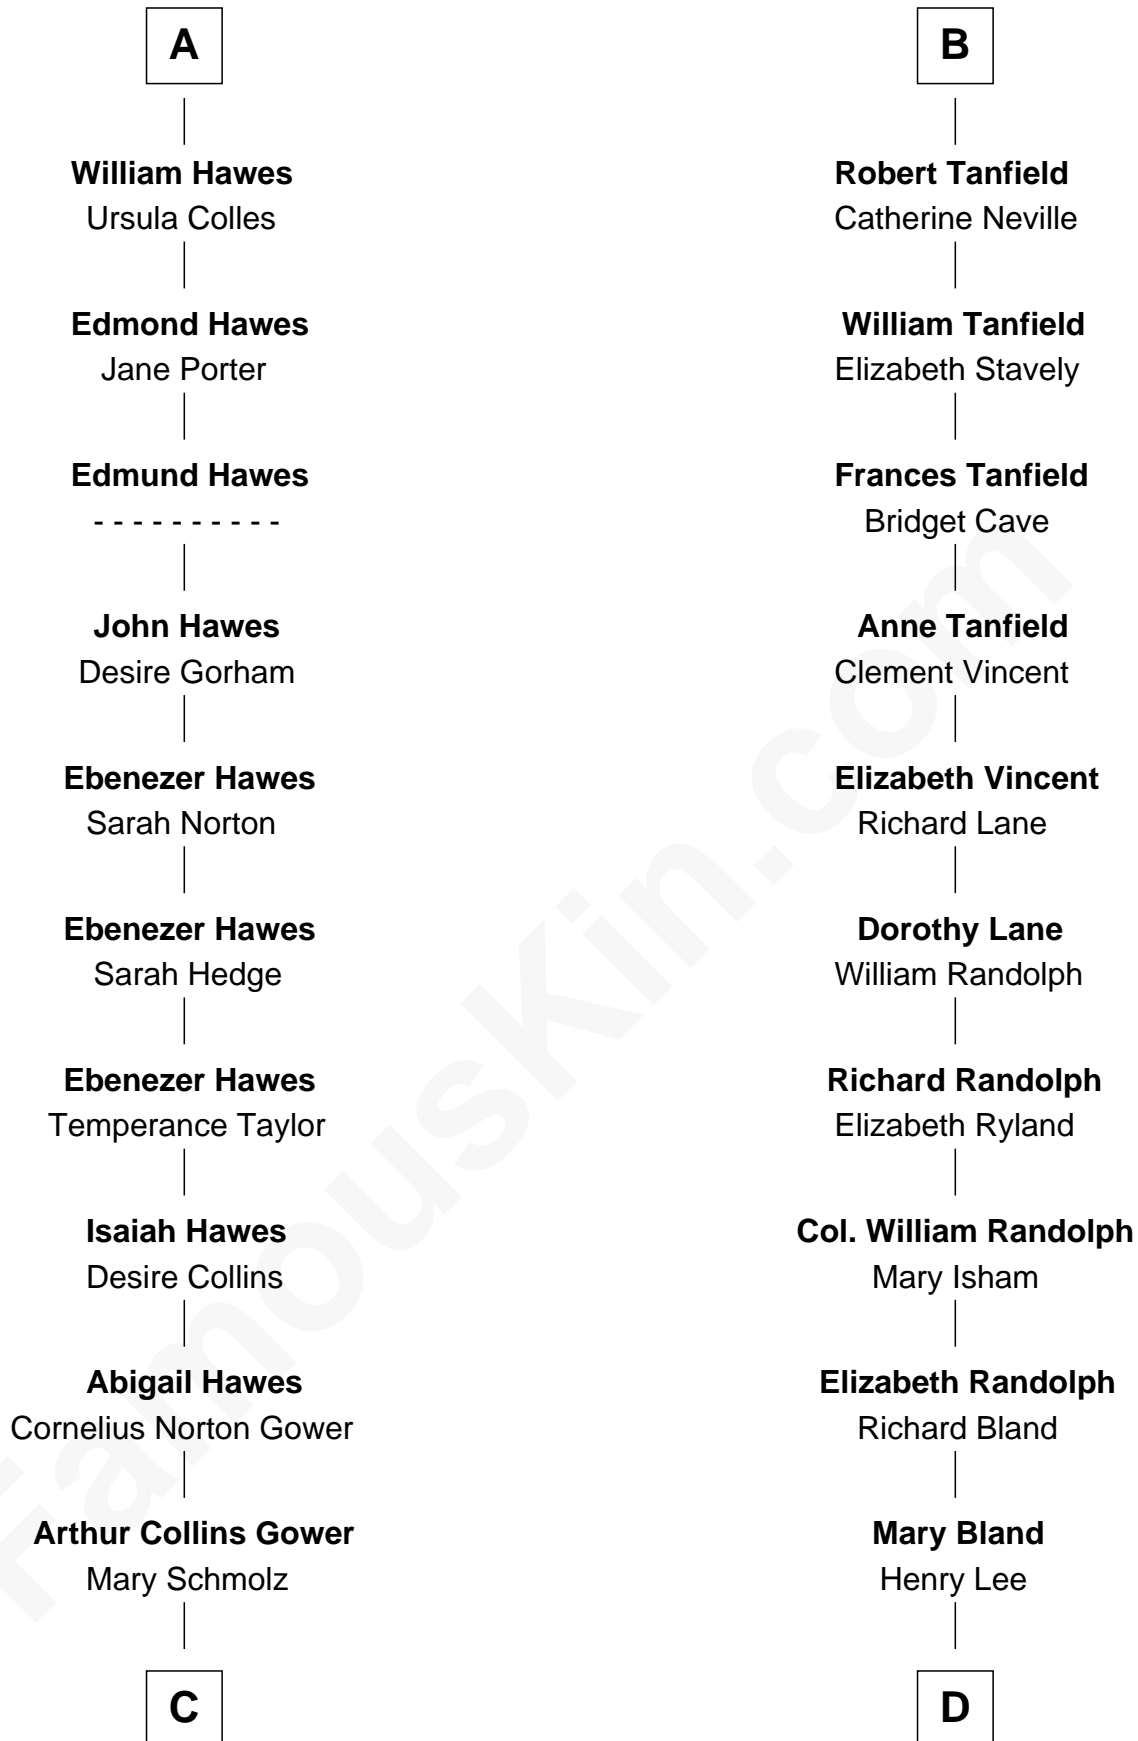

FamousKin.com Relationship Chart of

Sarah Palin

9th Governor of Alaska

18th cousin 2 times removed of

Henry Lee III

9th Governor of Virginia

Sir Nicholas Audley

Joan Martin

C

James Carl Gower
Cora Godfrey Strong

Helen Louise Gower
Clement James Sheeran

Sarah Sheeran
Charles Richard Heath

Sarah Palin
9th Governor of Alaska

D

Col. Henry Lee
Lucy Grymes

Henry Lee III
Light-Horse Harry