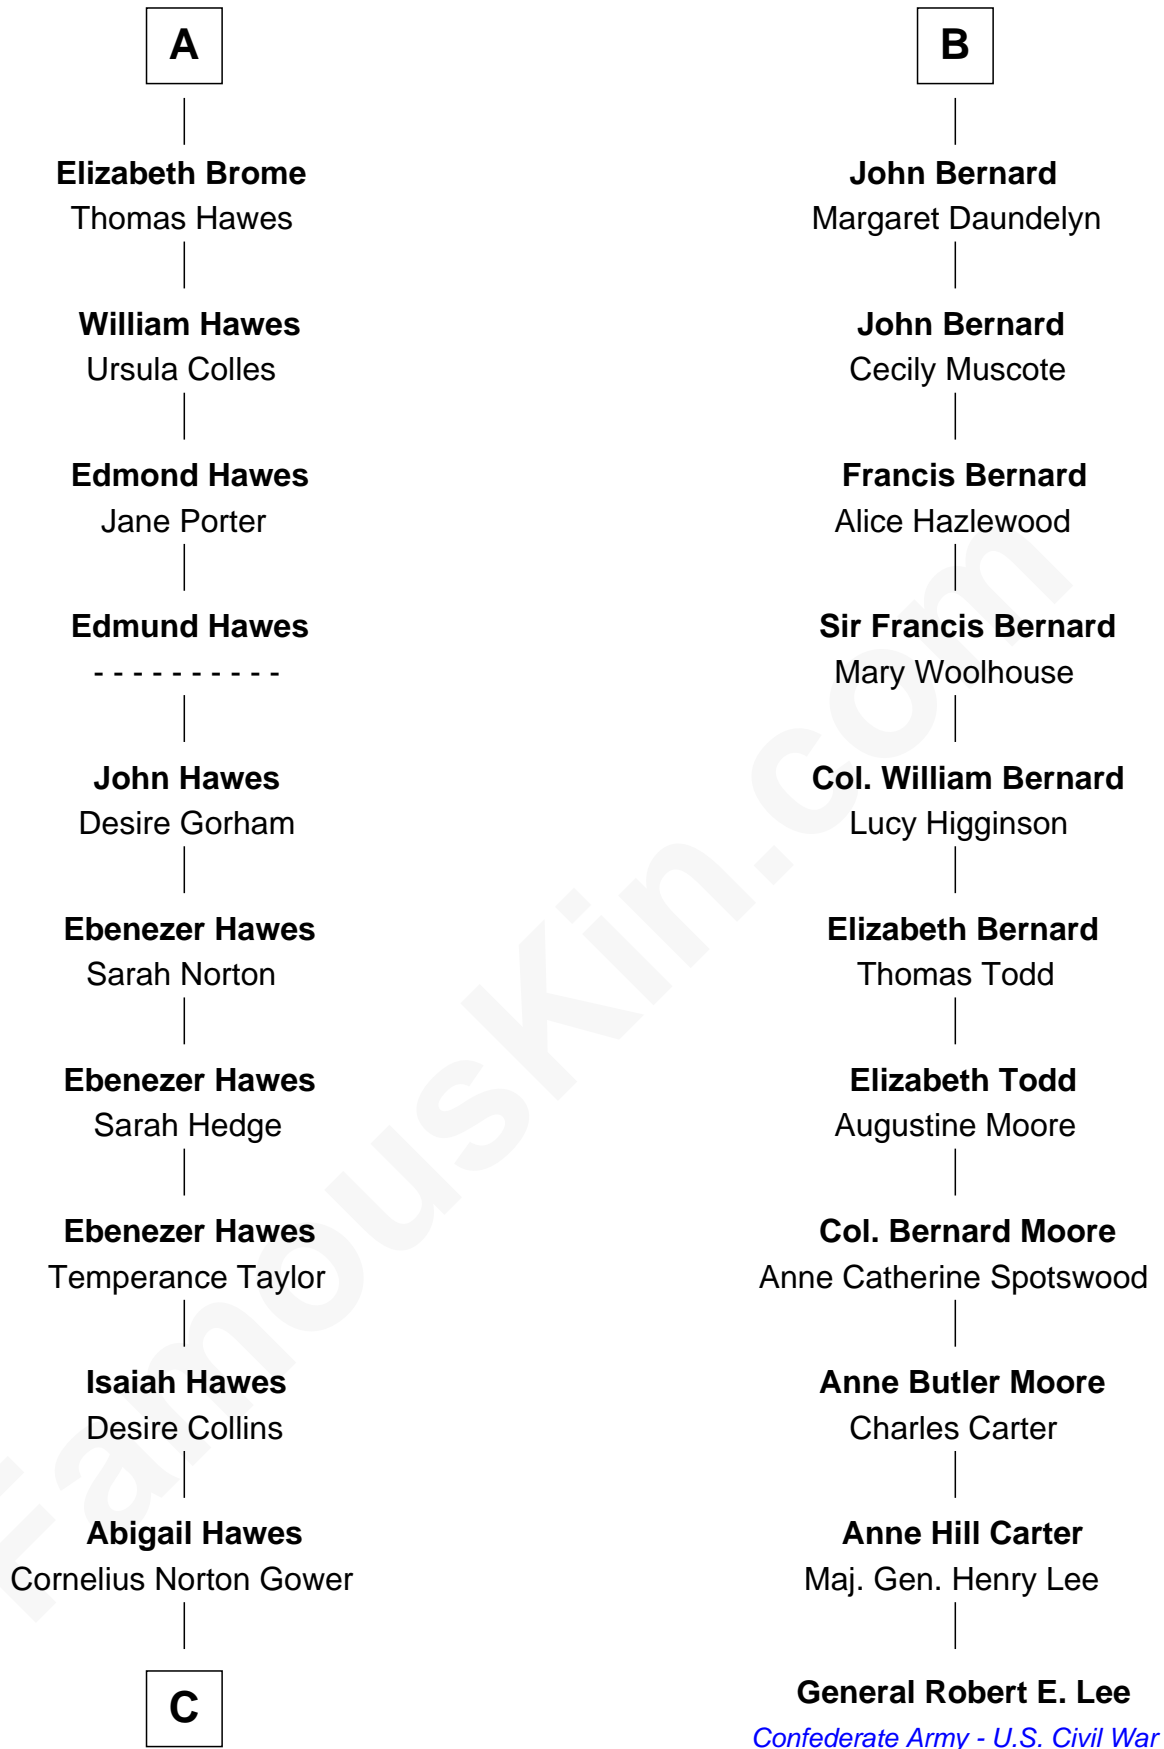

FamousKin.com

Relationship Chart of

Sarah Palin

9th Governor of Alaska

17th cousin 4 times removed of

General Robert E. Lee

Confederate Army - U.S. Civil War

Sir Robert de Ros

Isabel de Aubeney

C

—
Arthur Collins Gower

Mary Schmolz

—
James Carl Gower

Cora Godfrey Strong

—
Helen Louise Gower

Clement James Sheeran

—
Sarah Sheeran

Charles Richard Heath

—
Sarah Palin

9th Governor of Alaska

FamousKin.com