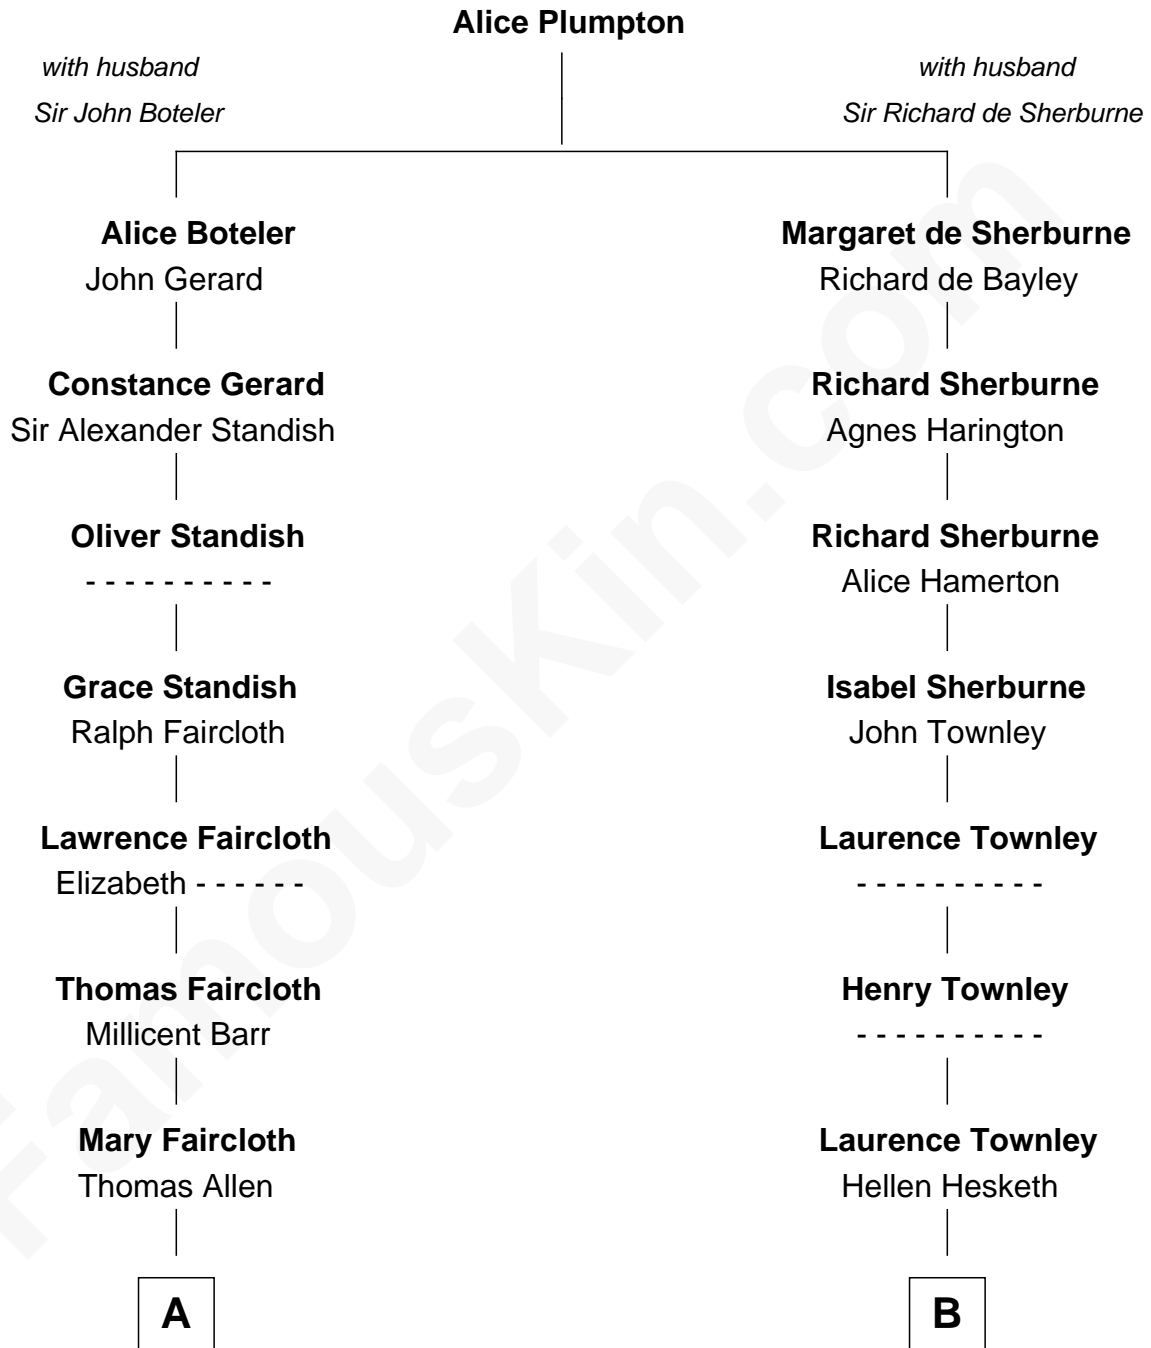

FamousKin.com

Relationship Chart of Sarah Palin

9th Governor of Alaska

15th cousin 3 times removed of

General Robert E. Lee

Confederate Army - U.S. Civil War

C

Charles Richard Heath

Sarah Sheeran

Sarah Palin

9th Governor of Alaska

FamousKin.com