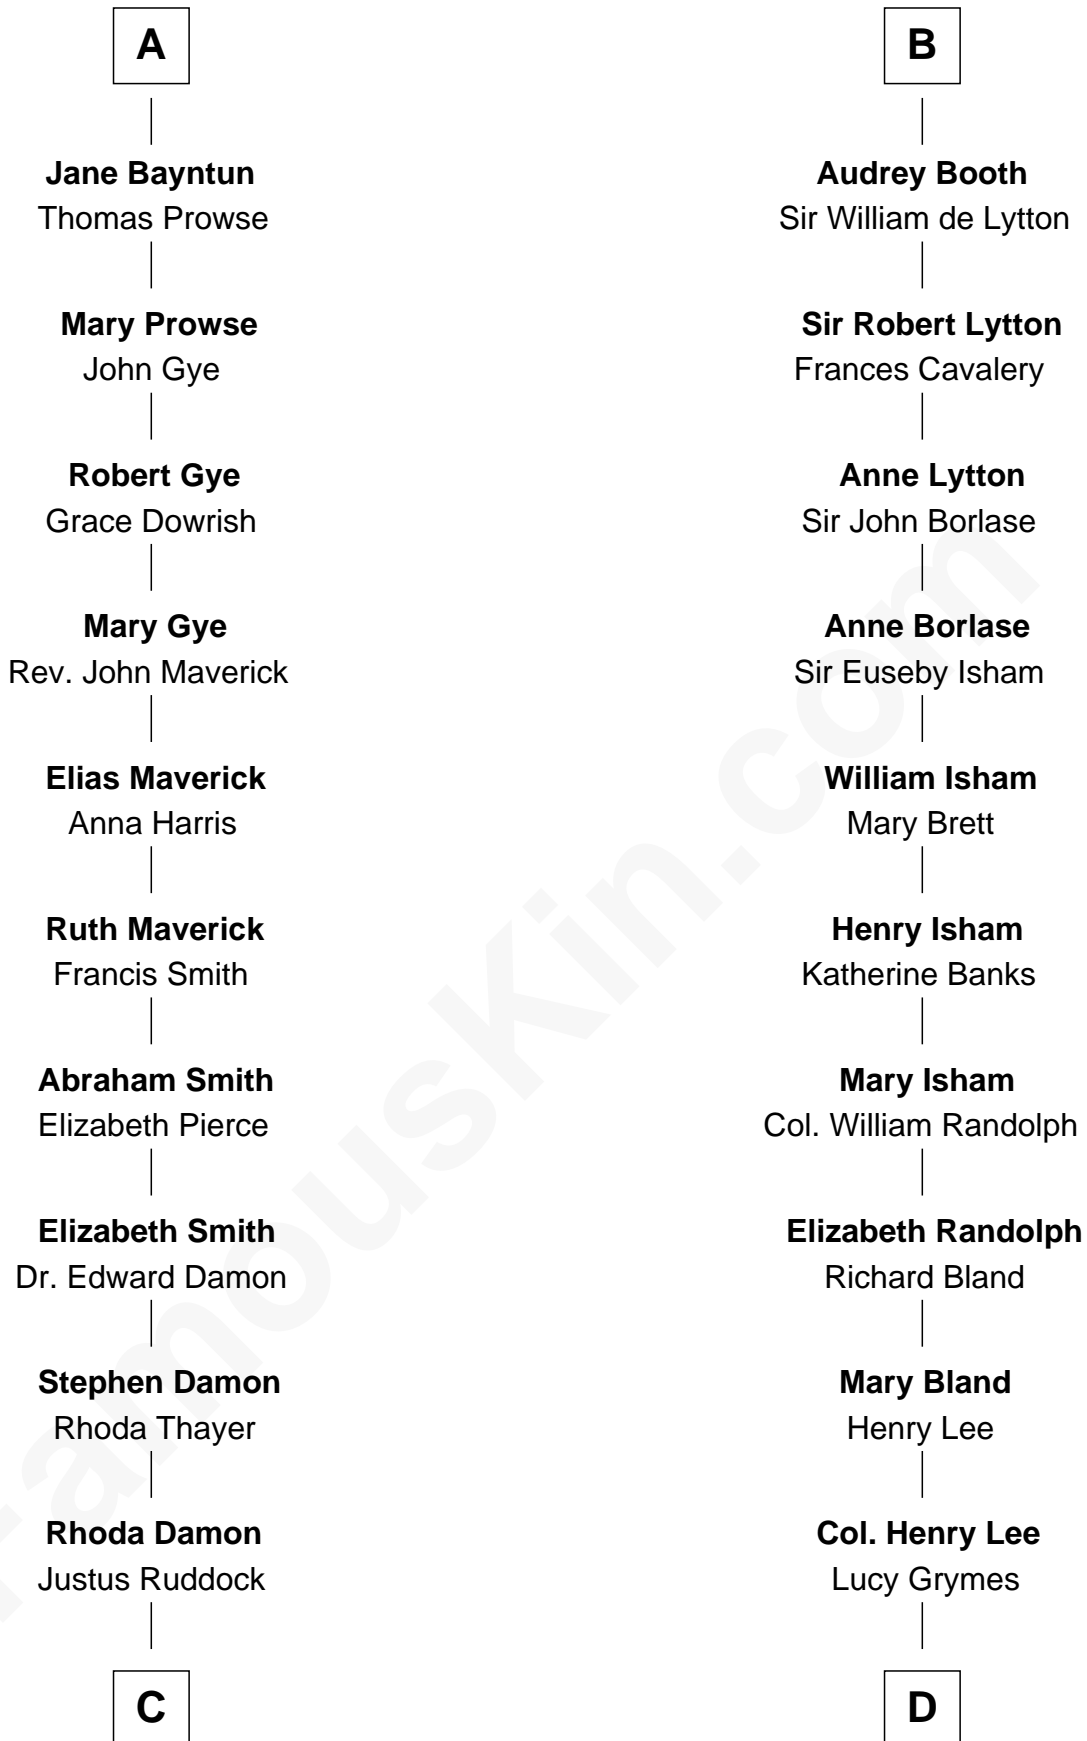

FamousKin.com Relationship Chart of

Sarah Palin

9th Governor of Alaska

18th cousin 3 times removed of

General Robert E. Lee

Confederate Army - U.S. Civil War

C

Thomas S. Ruddock
Maria Nancy Newell

May Belle Ruddock
Henry Charles Brandt

Nellie Marie Brandt
Charles Francis Heath

Charles Richard Heath
Sarah Sheeran

Sarah Palin
9th Governor of Alaska

D

Maj. Gen. Henry Lee
Anne Hill Carter

General Robert E. Lee
Confederate Army - U.S. Civil War