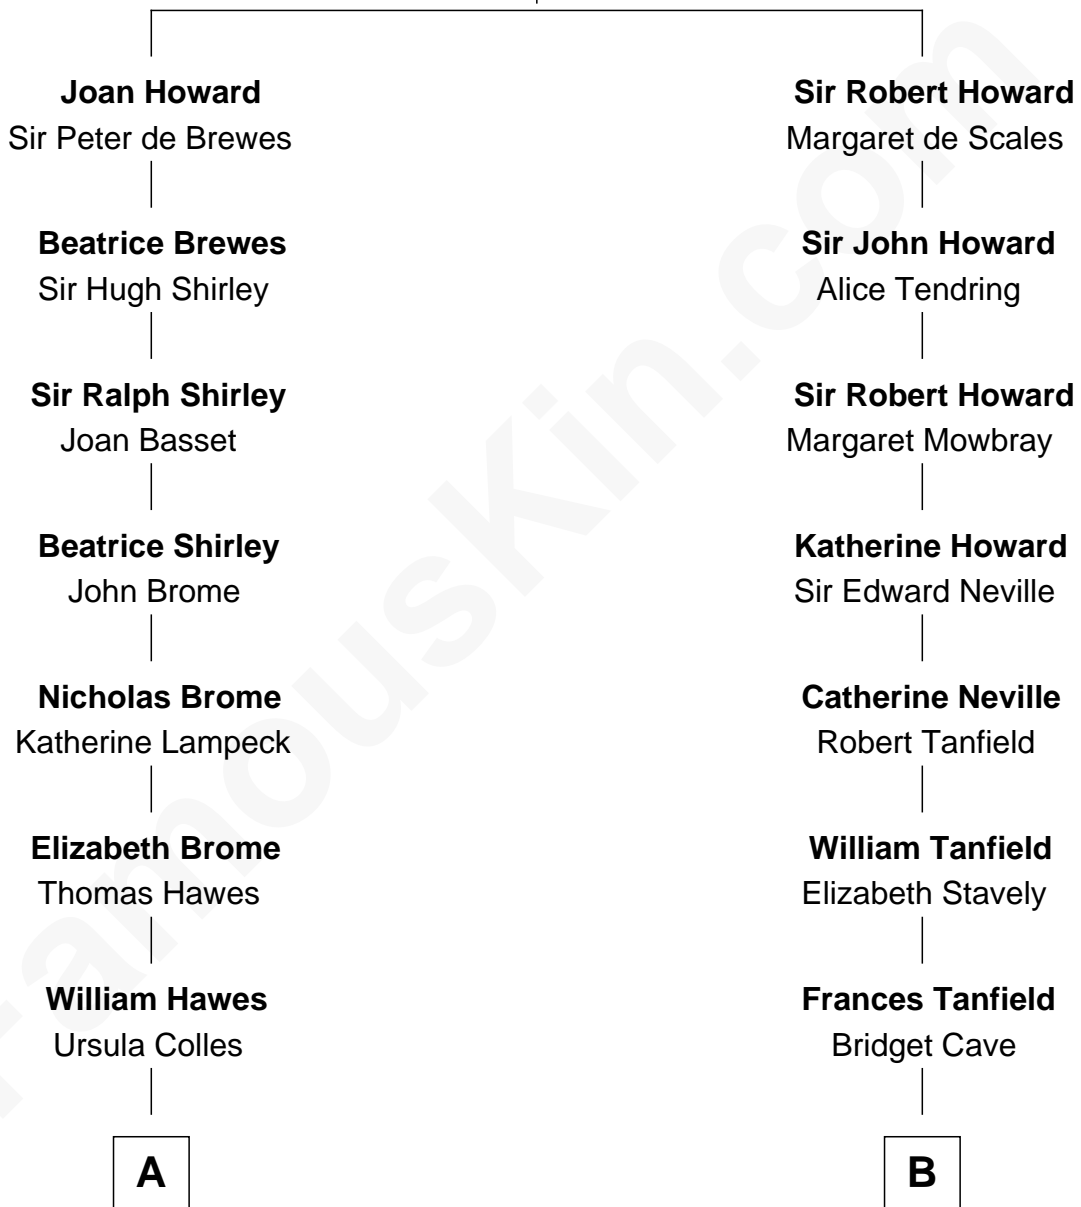

## Relationship Chart of

### Sarah Palin

9th Governor of Alaska

16th cousin 3 times removed of

### General Robert E. Lee

Confederate Army - U.S. Civil War

**Sir John Howard**

Alice de Bois

**C**

**Helen Louise Gower**  
Clement James Sheeran

**Sarah Sheeran**  
Charles Richard Heath

**Sarah Palin**  
*9th Governor of Alaska*