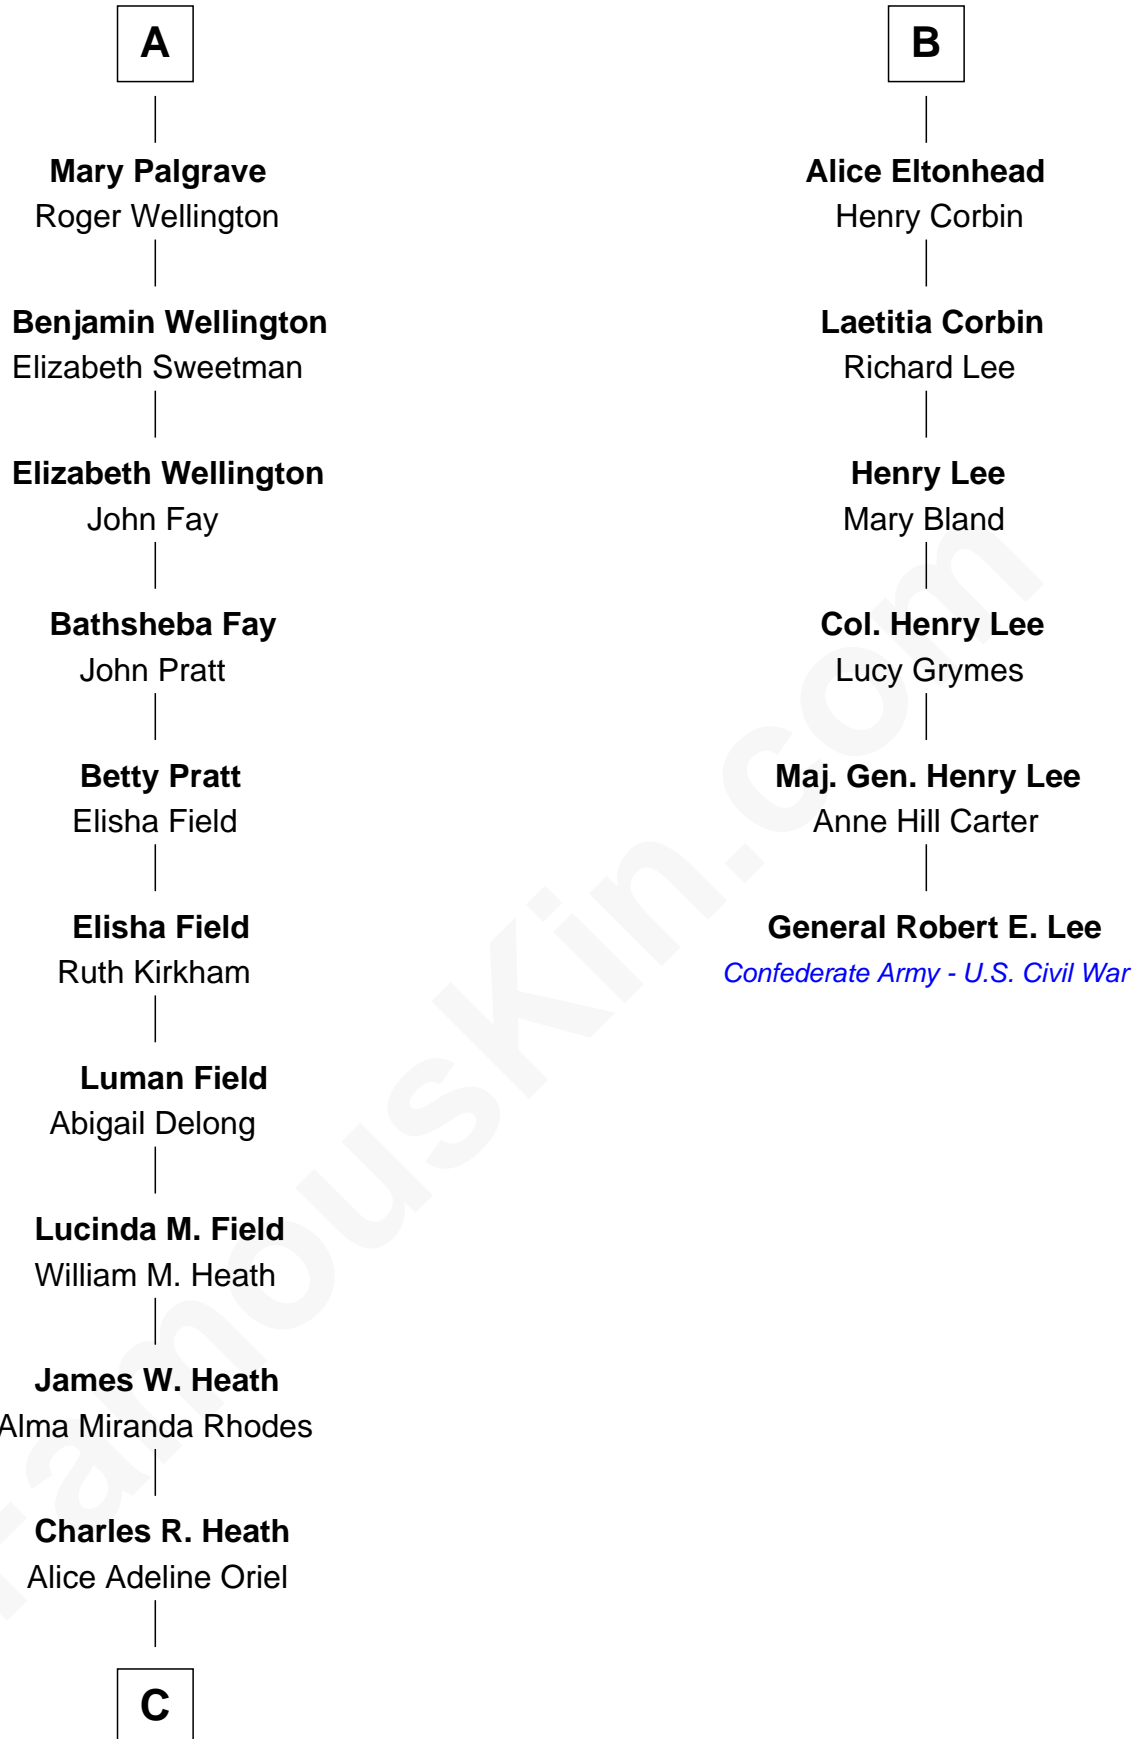

FamousKin.com

Relationship Chart of

Sarah Palin

9th Governor of Alaska

12th cousin 7 times removed of

General Robert E. Lee

Confederate Army - U.S. Civil War

Sir Robert Goushill

Sir Thomas Stanley

Katherine Stanley

Sir John Savage

Dulcia Savage

Sir Henry Bold

Maud Bold

Thomas Gerard

Jennet Gerard

Richard Eltonhead

William Eltonhead

Anne Bowers

Richard Eltonhead

Anne Sutton

B

C

—
Charles Francis Heath

Nellie Marie Brandt

—
Charles Richard Heath

Sarah Sheeran

—
Sarah Palin

9th Governor of Alaska

FamousKin.com