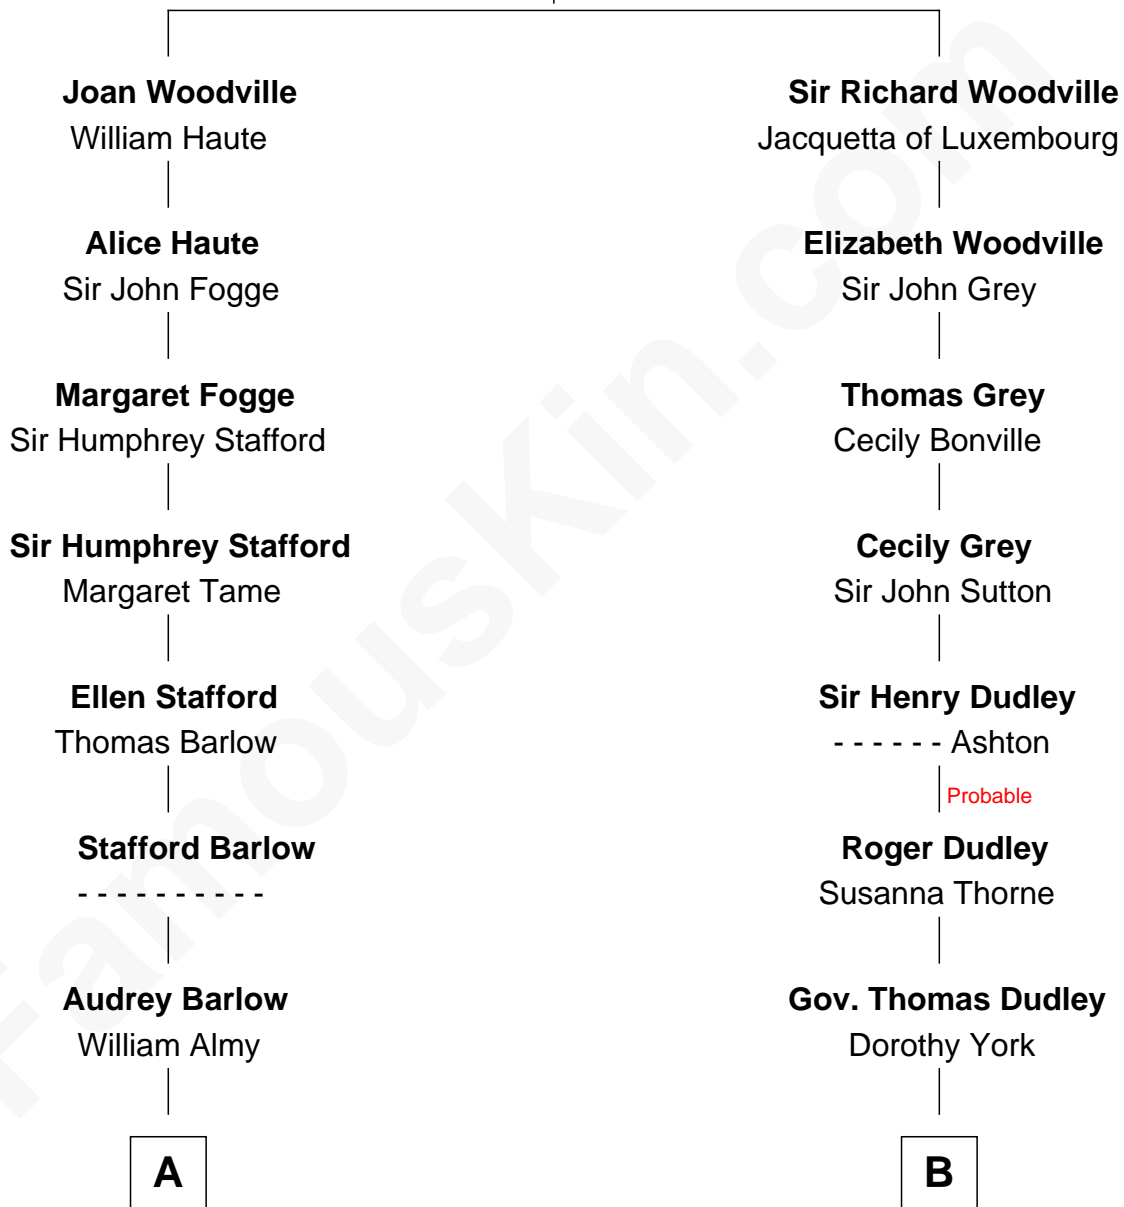

FamousKin.com Relationship Chart of

Sarah Palin

9th Governor of Alaska

18th cousin of

Keri Russell

TV and Movie Actress

Richard Woodville

Joan Bedlisgate

C

Charles Richard Heath

Sarah Sheeran

Sarah Palin

9th Governor of Alaska

D

Stephanie Stephens

David Harold Russell