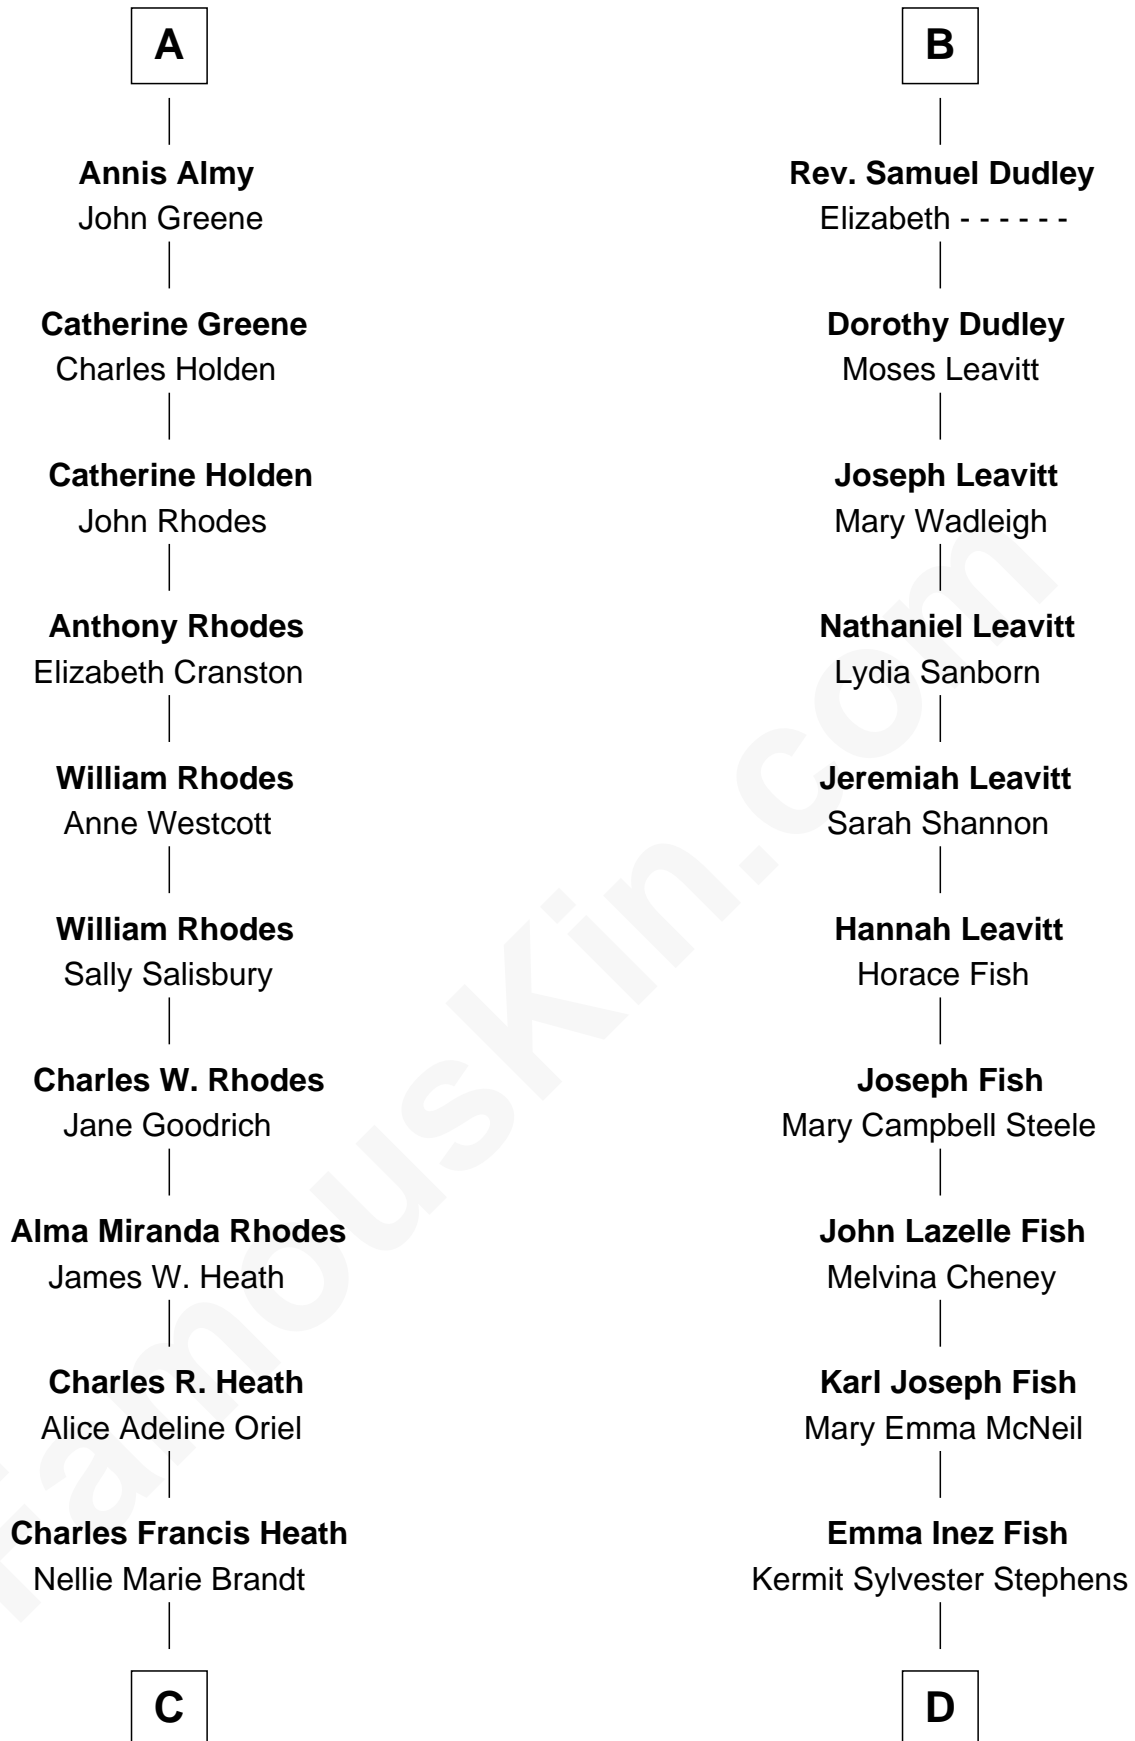

FamousKin.com Relationship Chart of

Sarah Palin

9th Governor of Alaska

18th cousin of

Keri Russell

TV and Movie Actress

Richard Woodville

Joan Bedlisgate

C

Charles Richard Heath

Sarah Sheeran

Sarah Palin

9th Governor of Alaska

D

Stephanie Stephens

David Harold Russell