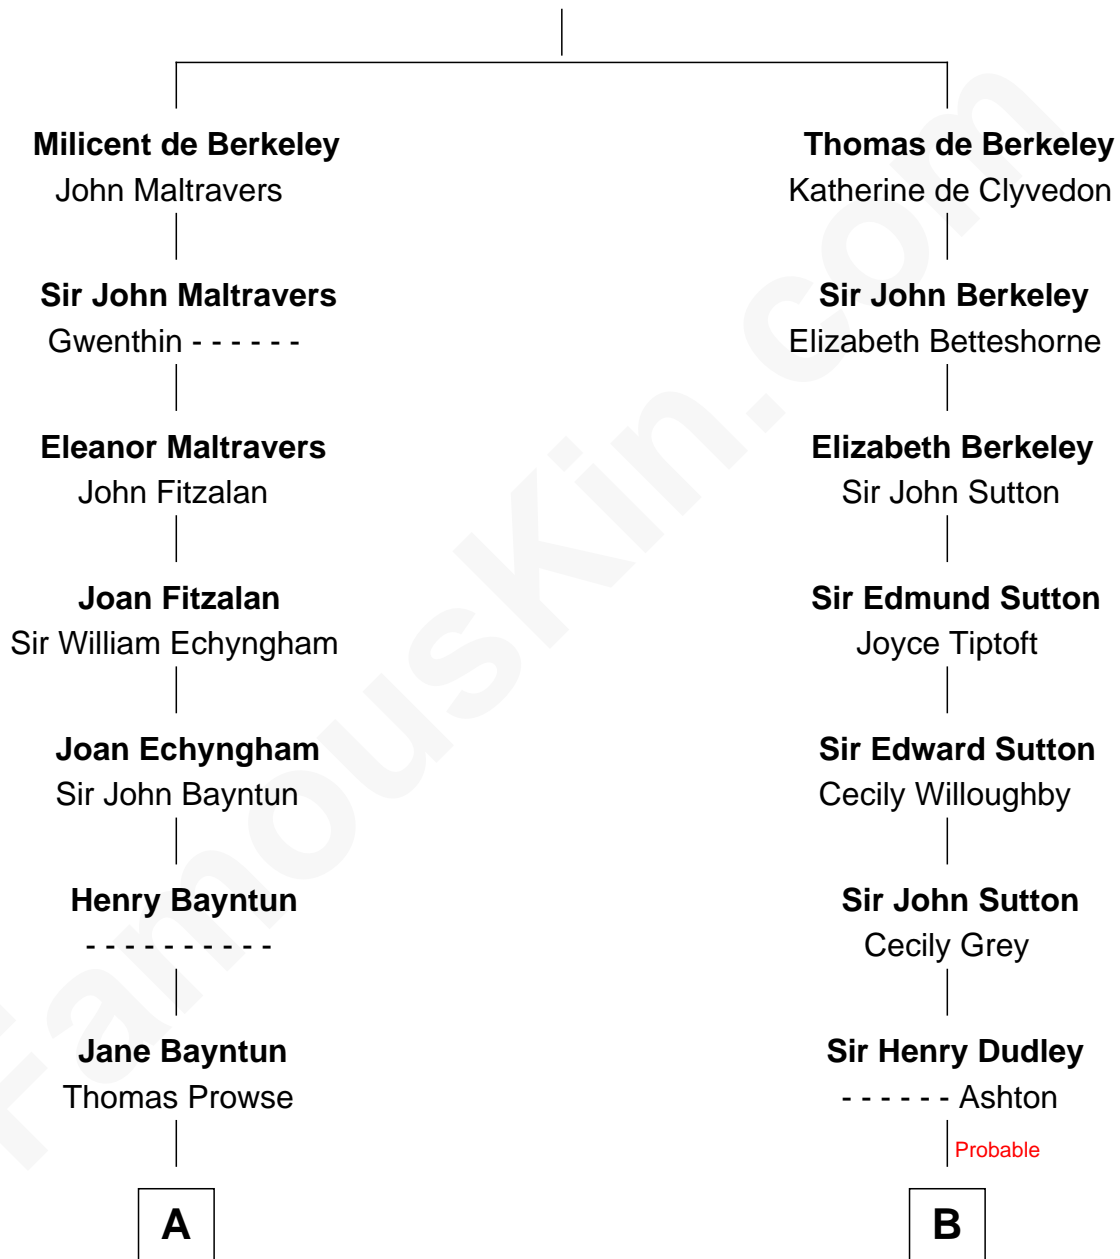

# FamousKin.com Relationship Chart of

**Sarah Palin**

*9th Governor of Alaska*

20th cousin of

**Keri Russell**

*TV and Movie Actress*

**Sir Maurice de Berkeley**

Eve la Zouche

**C**

**May Belle Ruddock**  
Henry Charles Brandt

**Nellie Marie Brandt**  
Charles Francis Heath

**Charles Richard Heath**  
Sarah Sheeran

**Sarah Palin**  
*9th Governor of Alaska*

**D**

**Karl Joseph Fish**  
Mary Emma McNeil

**Emma Inez Fish**  
Kermit Sylvester Stephens

**Stephanie Stephens**  
David Harold Russell

**Keri Russell**  
*TV and Movie Actress*