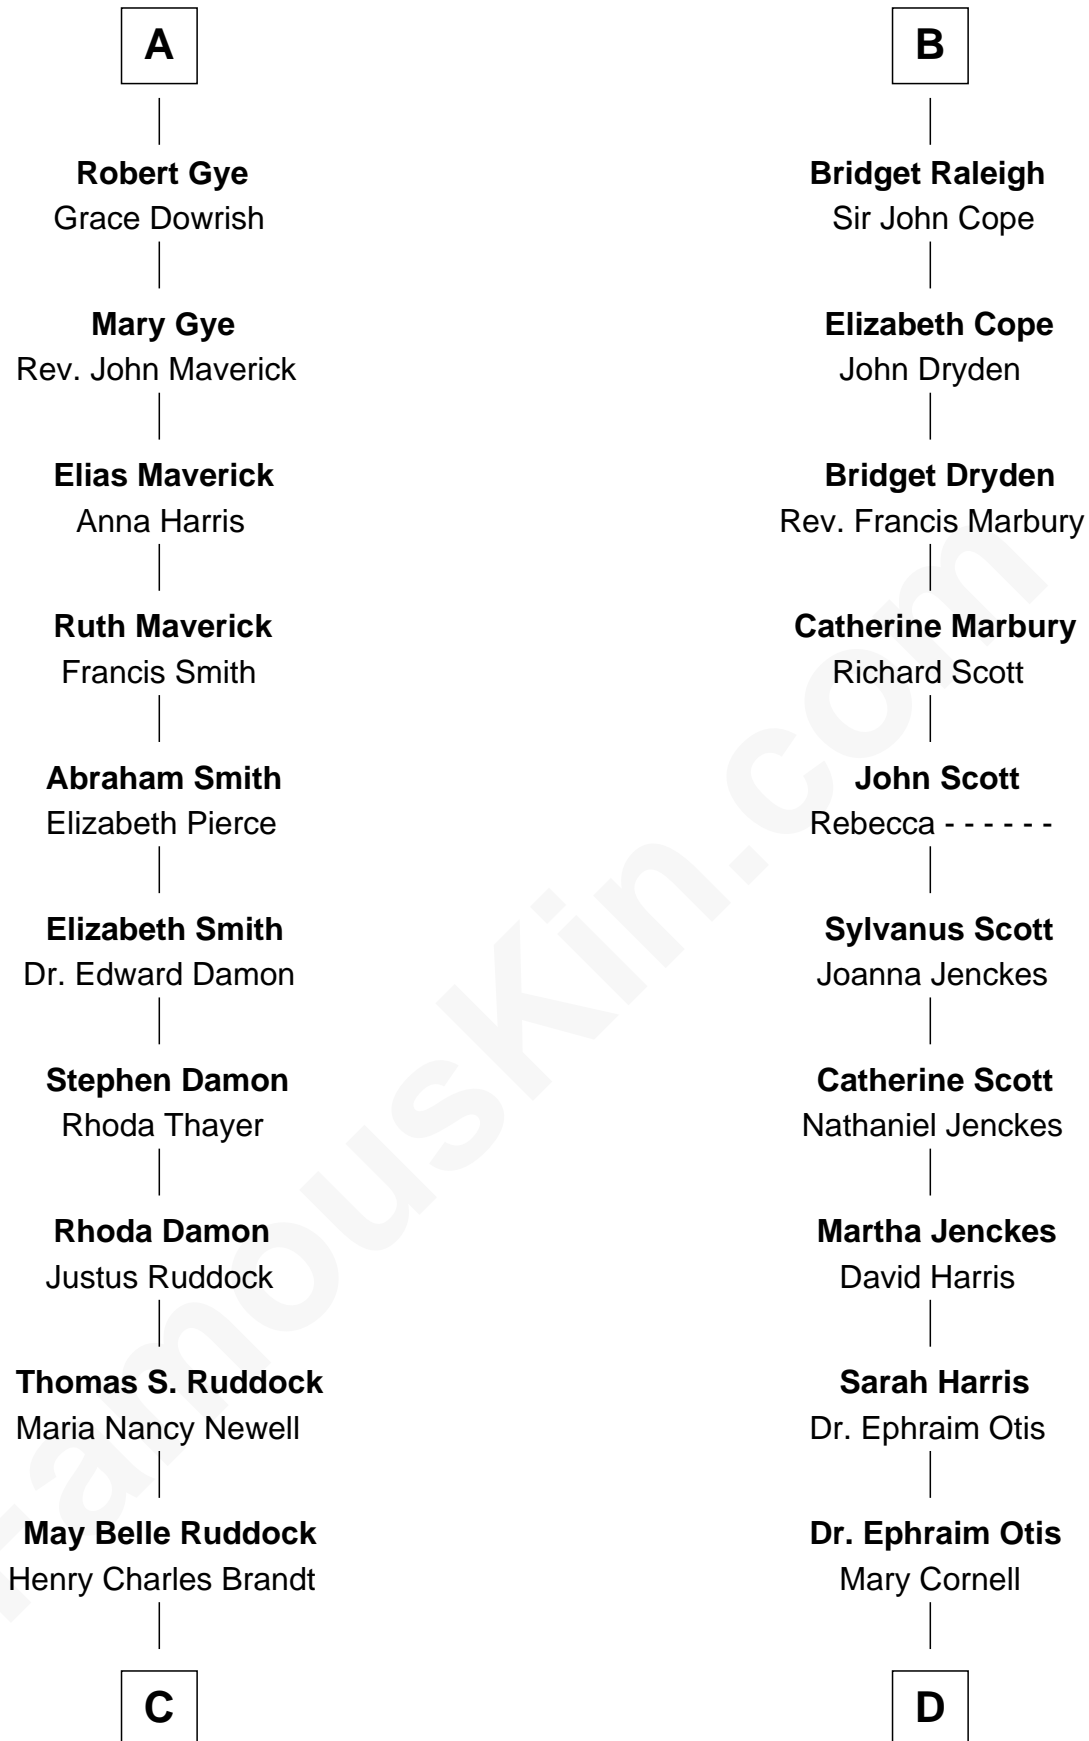

FamousKin.com Relationship Chart of

Sarah Palin

9th Governor of Alaska

19th cousin 1 time removed of

Amelia Earhart

Aviation Pioneer

Edmund Fitzalan

Alice de Warenne

C

Nellie Marie Brandt
Charles Francis Heath

Charles Richard Heath
Sarah Sheeran

Sarah Palin
9th Governor of Alaska

D

Isaac Otis
Caroline Abigail Curtis

Alfred Gideon Otis
Amelia Josephine Harres

Amelia Otis
Edwin Stanton Earhart