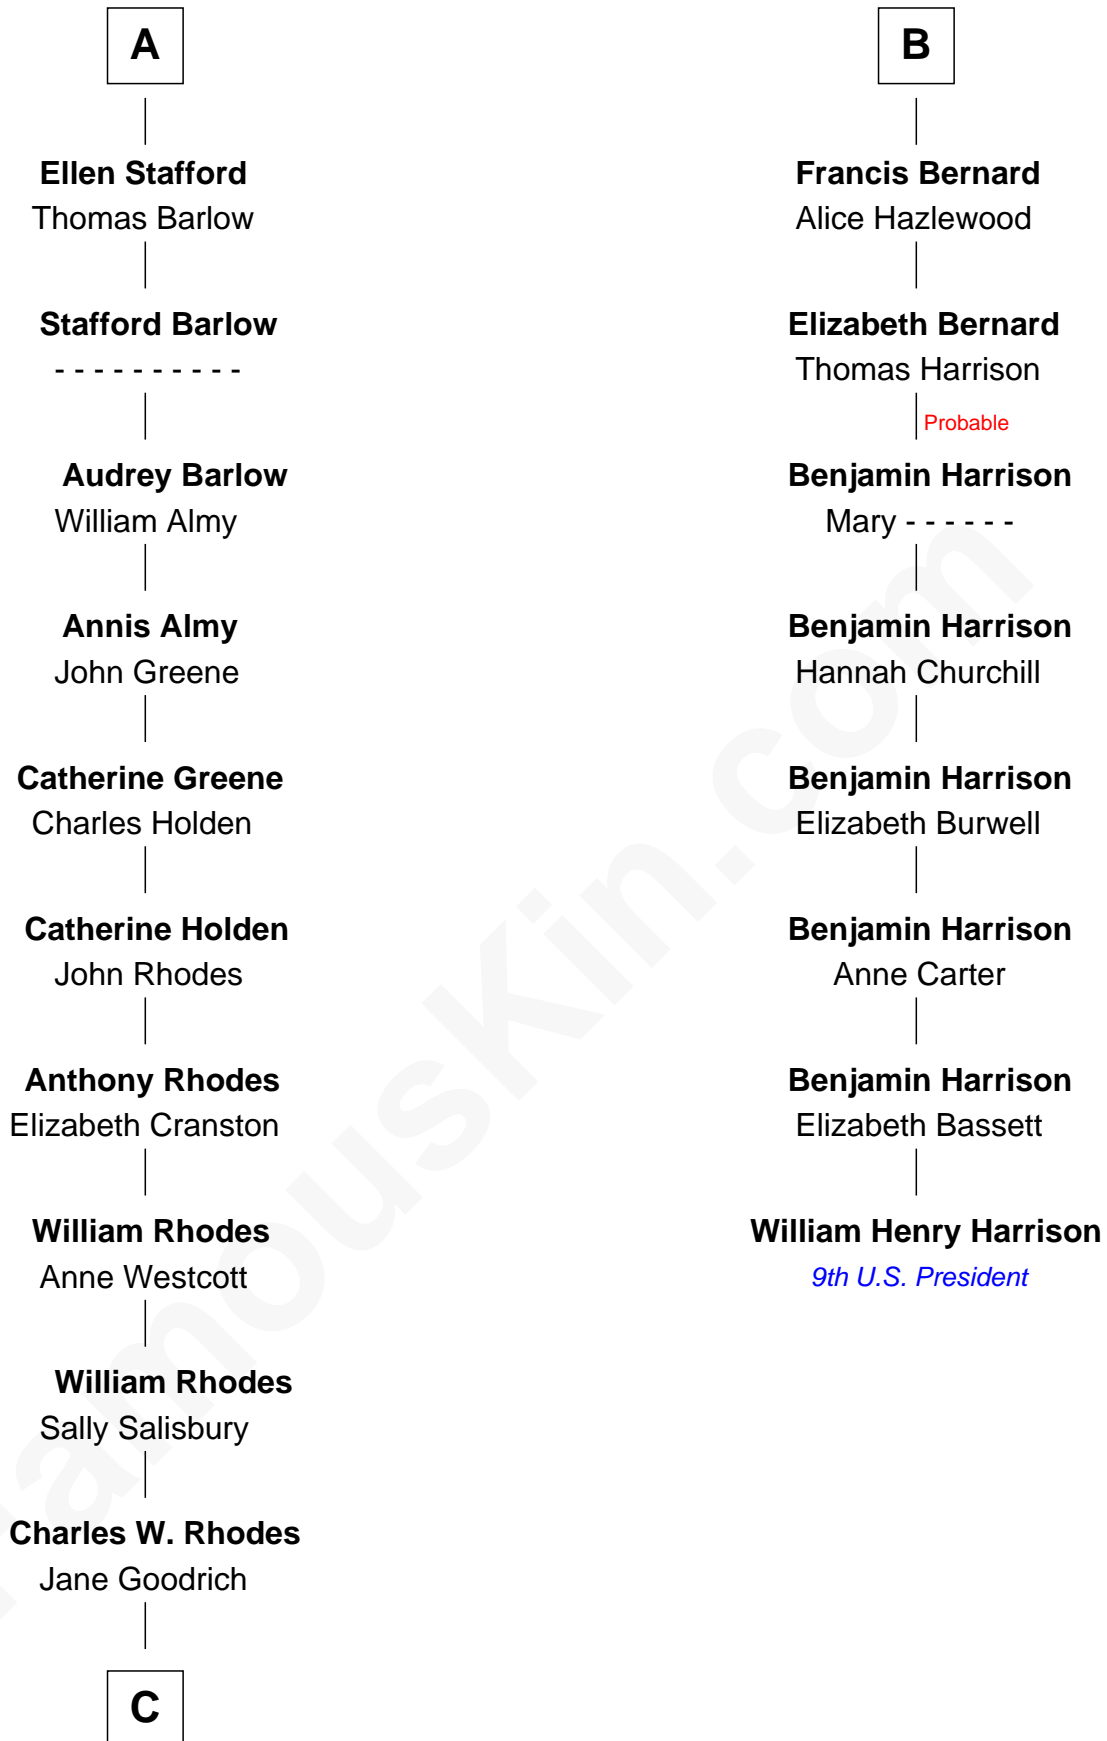

FamousKin.com

Relationship Chart of Sarah Palin

9th Governor of Alaska

14th cousin 7 times removed of

William Henry Harrison

9th U.S. President

C

—
Alma Miranda Rhodes

James W. Heath

—
Charles R. Heath

Alice Adeline Oriel

—
Charles Francis Heath

Nellie Marie Brandt

—
Charles Richard Heath

Sarah Sheeran

—
Sarah Palin

9th Governor of Alaska

FamousKin.com