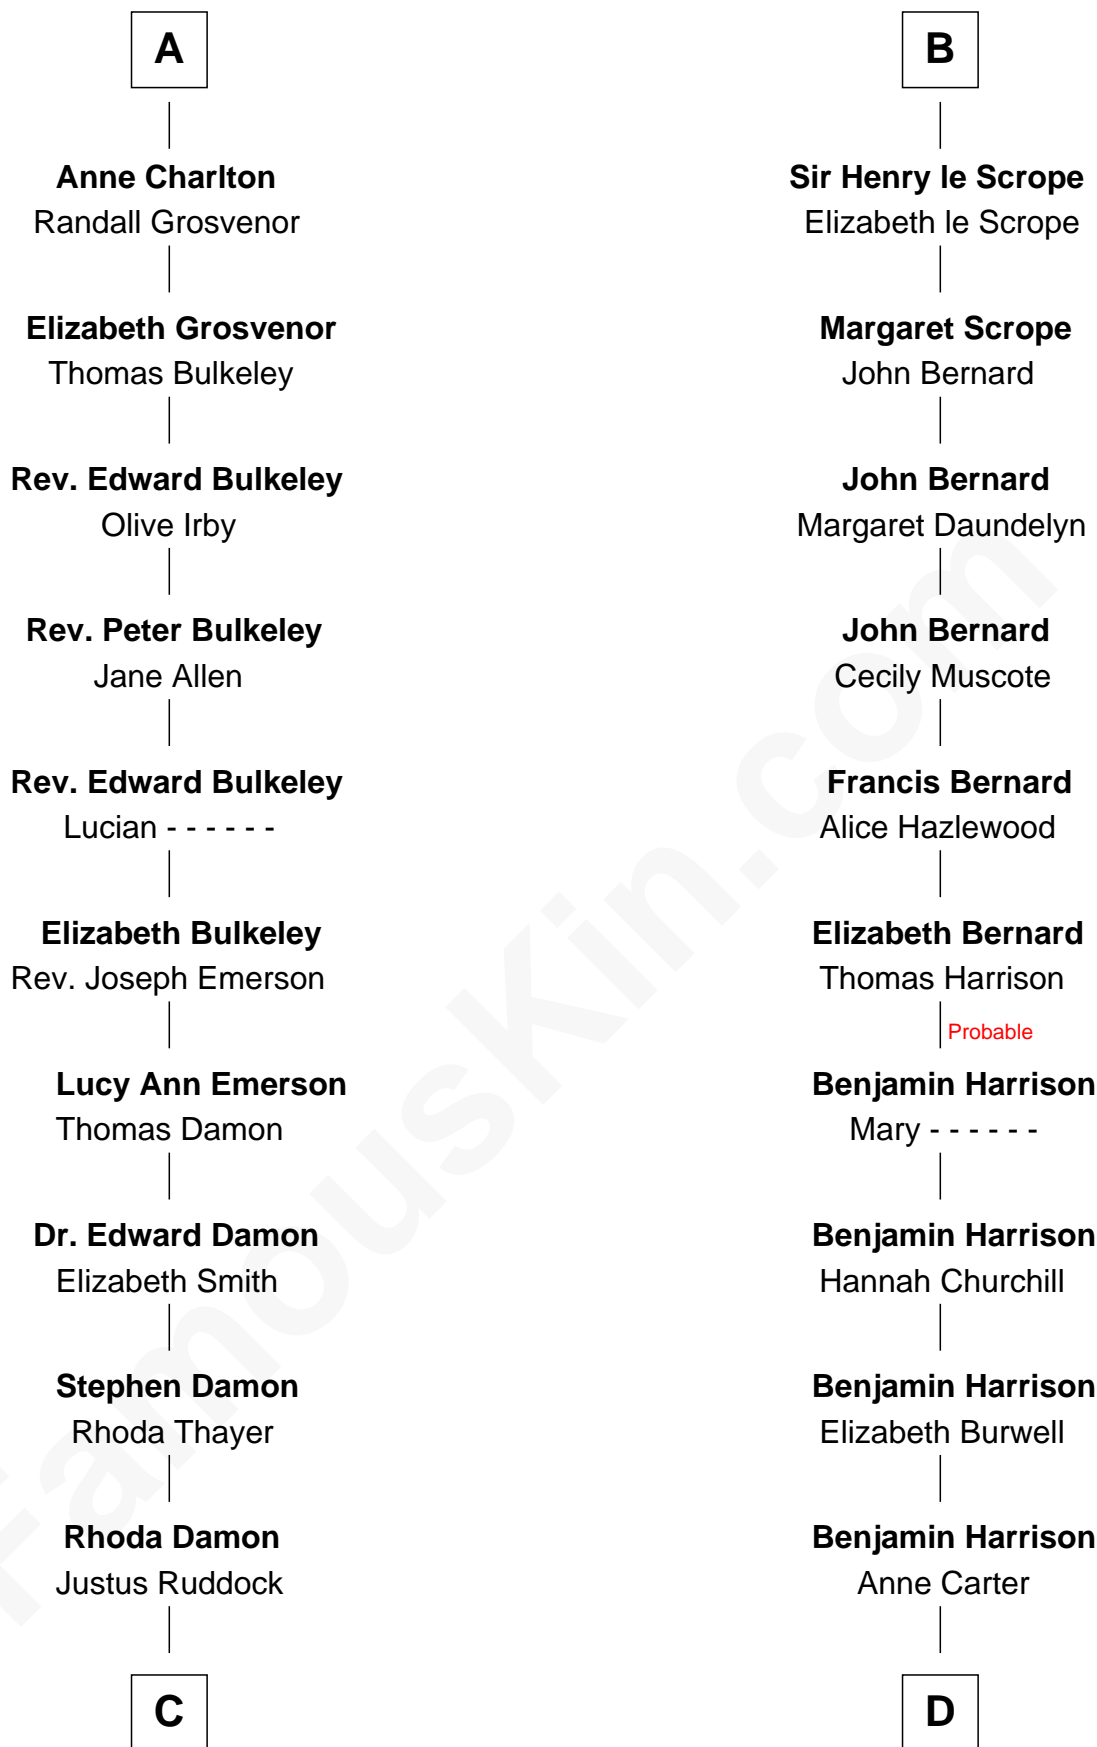

FamousKin.com Relationship Chart of

Sarah Palin

9th Governor of Alaska

20th cousin 1 time removed of

Benjamin Harrison

23rd U.S. President

Sir Roger de Somery

Nichole d'Aubenev

C

Thomas S. Ruddock
Maria Nancy Newell

May Belle Ruddock
Henry Charles Brandt

Nellie Marie Brandt
Charles Francis Heath

Charles Richard Heath
Sarah Sheeran

Sarah Palin
9th Governor of Alaska

D

Benjamin Harrison
Elizabeth Bassett