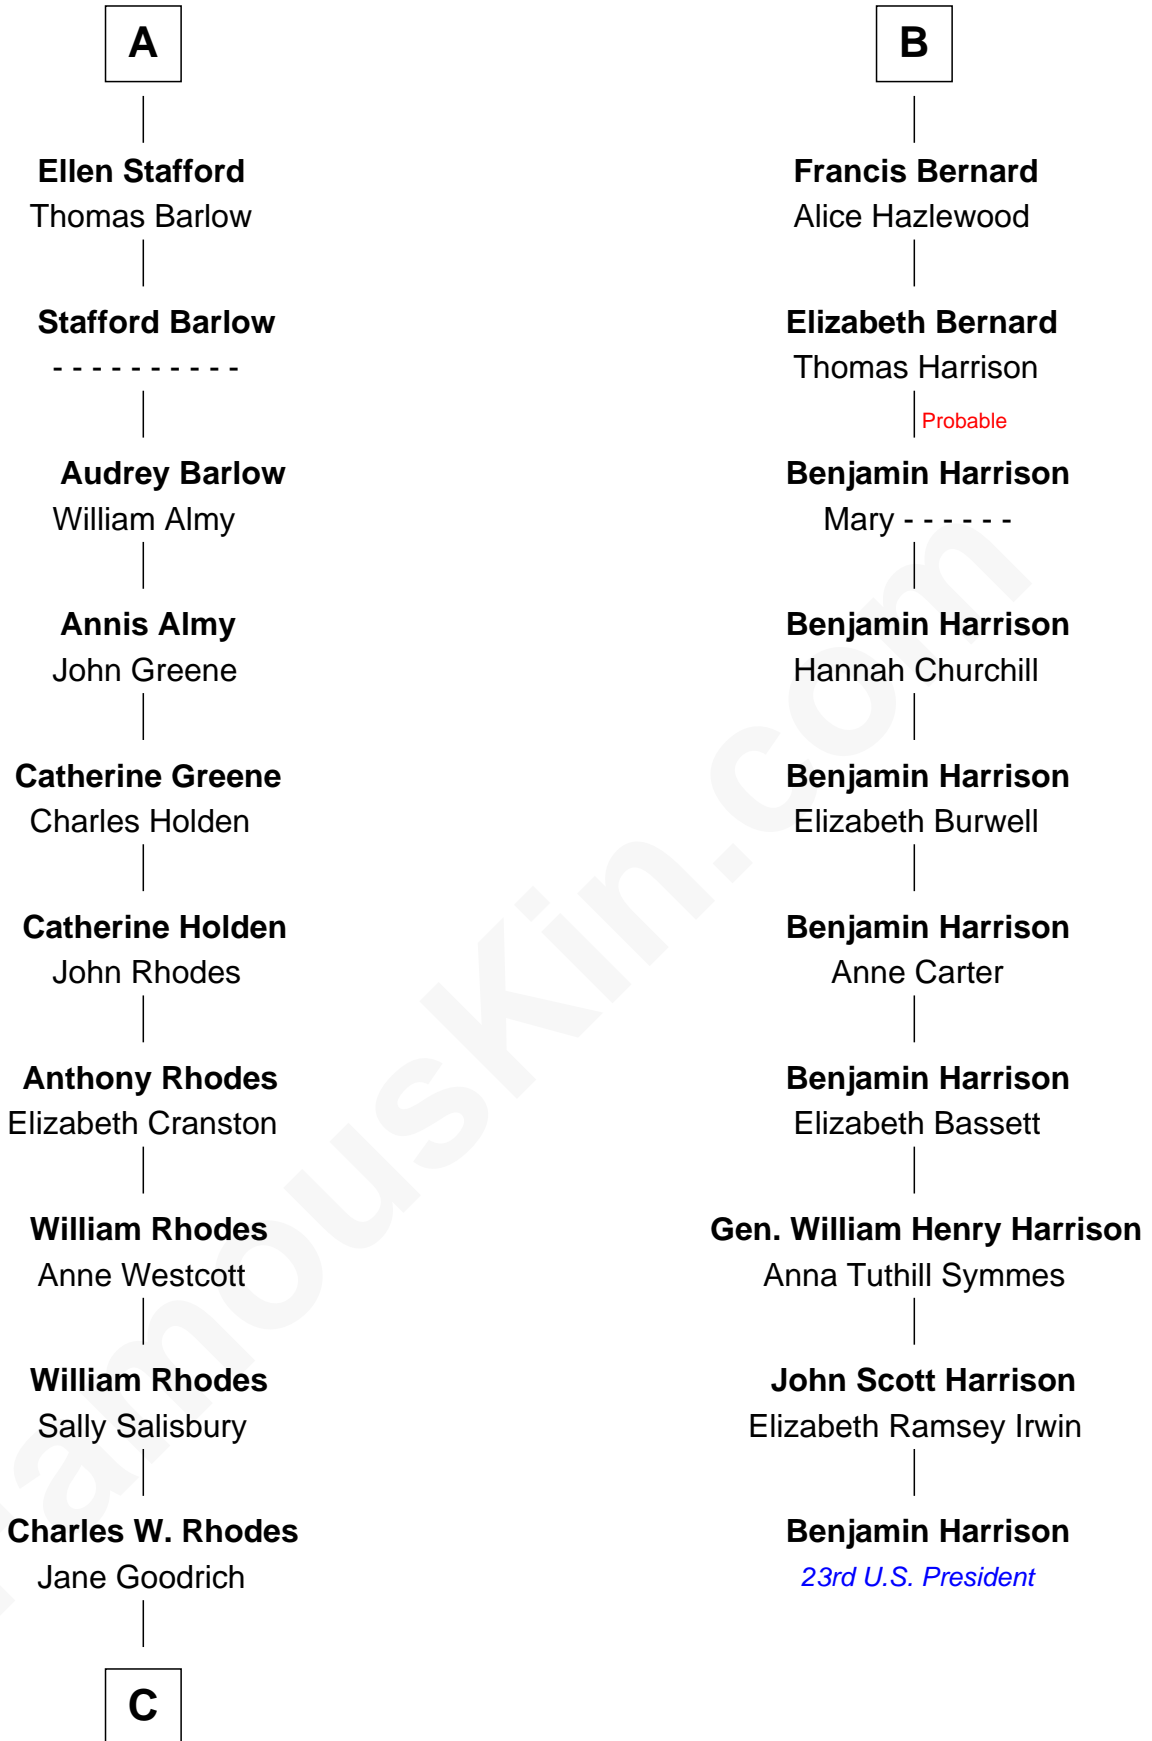

FamousKin.com Relationship Chart of

Sarah Palin

9th Governor of Alaska

16th cousin 5 times removed of

Benjamin Harrison

23rd U.S. President

C

—
Alma Miranda Rhodes

James W. Heath

—
Charles R. Heath

Alice Adeline Oriel

—
Charles Francis Heath

Nellie Marie Brandt

—
Charles Richard Heath

Sarah Sheeran

—
Sarah Palin

9th Governor of Alaska

FamousKin.com