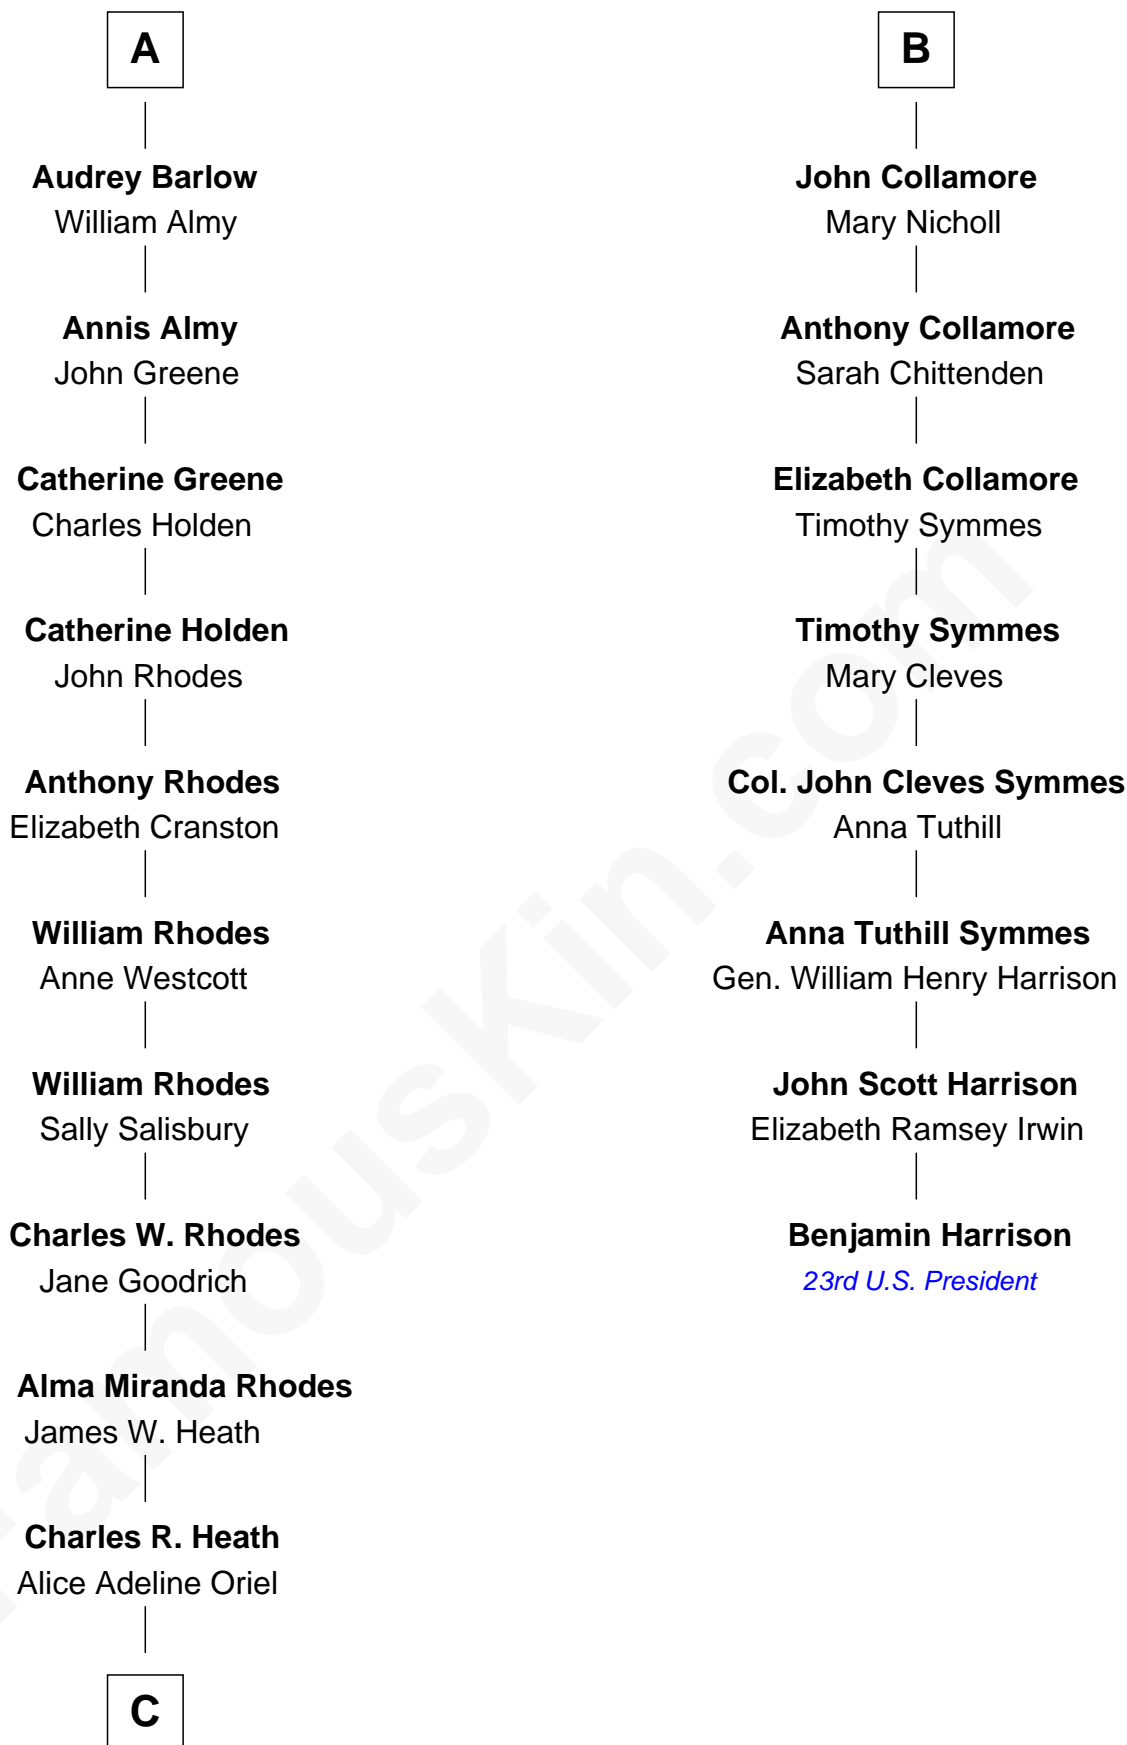

FamousKin.com Relationship Chart of

Sarah Palin

9th Governor of Alaska

14th cousin 5 times removed of

Benjamin Harrison

23rd U.S. President

Robert Poyntz
Katherine FitzNichol

C

—
Charles Francis Heath

Nellie Marie Brandt

—
Charles Richard Heath

Sarah Sheeran

—
Sarah Palin

9th Governor of Alaska

FamousKin.com