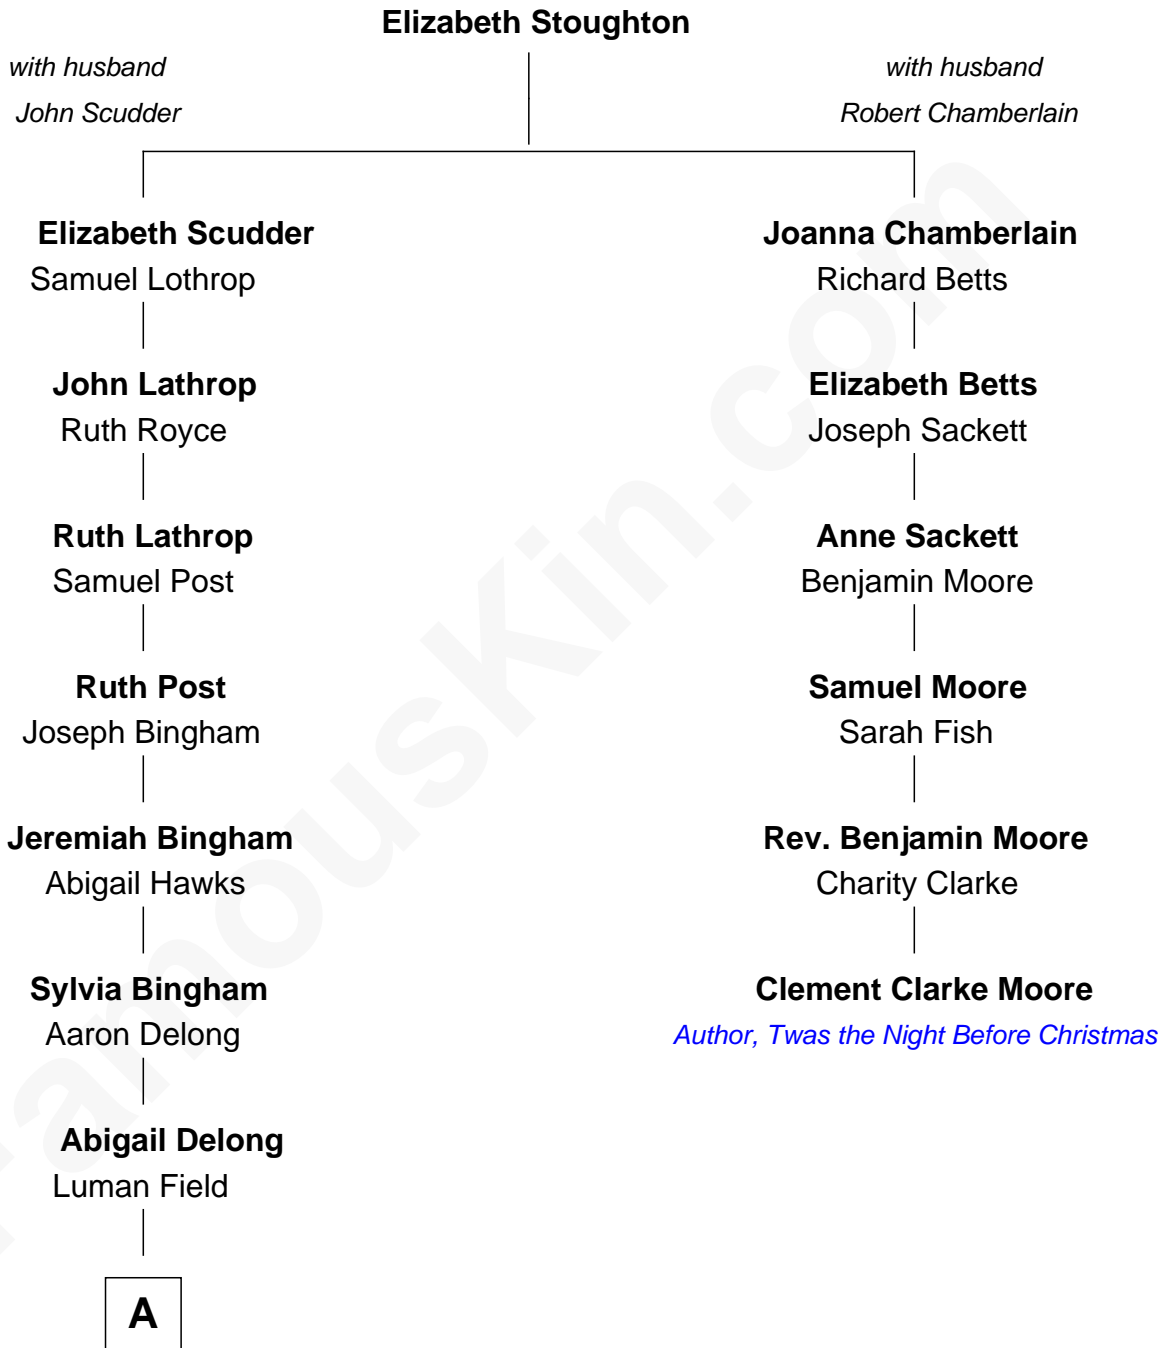

FamousKin.com

Relationship Chart of

Sarah Palin

9th Governor of Alaska

5th cousin 7 times removed of

Clement Clarke Moore

Author of "Twas the Night Before Christmas"

A

—
Lucinda M. Field

William M. Heath

—
James W. Heath

Alma Miranda Rhodes

—
Charles R. Heath

Alice Adeline Oriel

—
Charles Francis Heath

Nellie Marie Brandt

—
Charles Richard Heath

Sarah Sheeran

—
Sarah Palin

9th Governor of Alaska

FamousKin.com