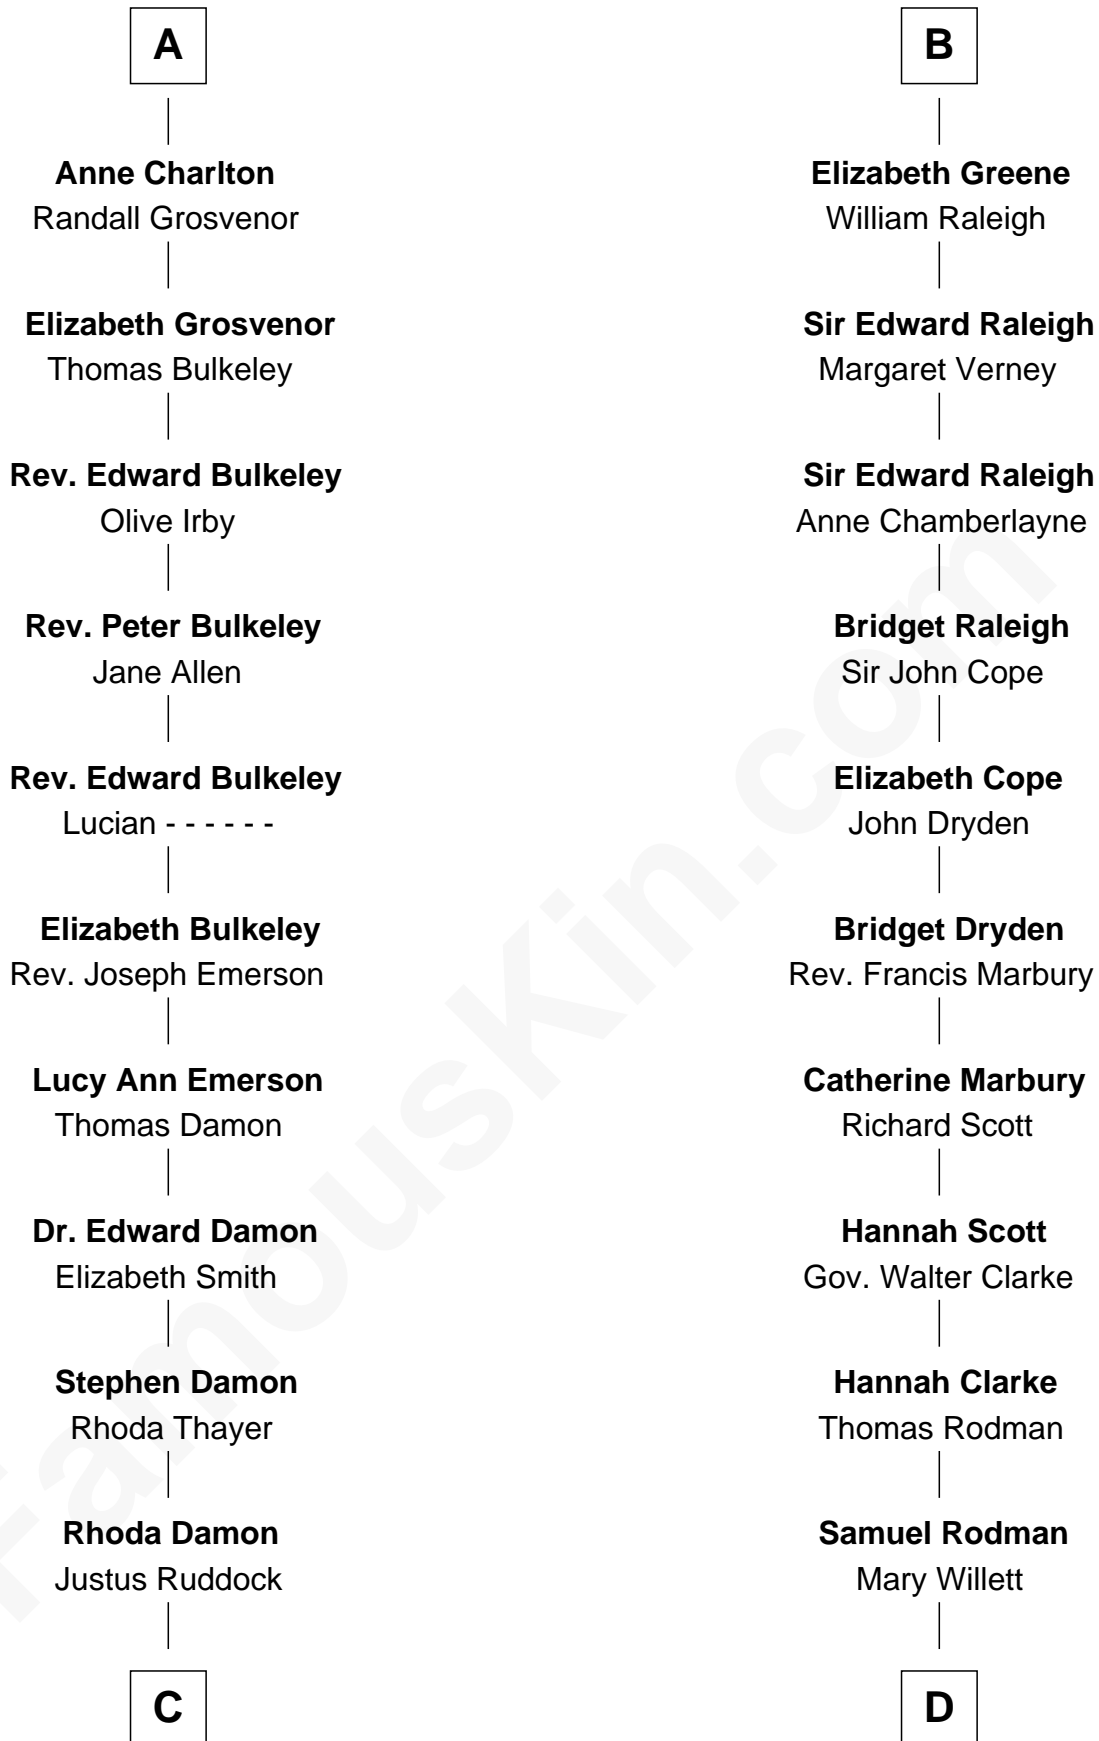

# FamousKin.com Relationship Chart of

**Sarah Palin**

*9th Governor of Alaska*

20th cousin 1 time removed of

**Joseph Wharton**

*Founder of the Wharton School of Business*

**Sir Roger de Somery**

Nichole d'Aubenev

**Maud de Somery**  
Sir Henry de Erdington

**Sir Henry de Erdington**  
Joan de Wolvey

**Sir Giles de Erdington**  
Elizabeth de Tolthorpe

**Margaret de Erdington**  
Sir Roger Corbet

**Sir Robert Corbet**  
Margaret - - - - -

**Mary Corbet**  
Robert Charlton

**Richard Charlton**  
Elizabeth Mainwaring

**A**

**Margaret de Somery**  
Ralph Basset

**Ralph Basset**  
Hawise - - - - -

**Margaret Basset**  
Edmund de Stafford

**Ralph de Stafford**  
Margaret de Audley

**Elizabeth de Stafford**  
John de Ferrers

**Robert de Ferrers**  
Margaret Despencer

**Phillippa Ferrers**  
Sir Thomas Greene

**B**

**C**

**Thomas S. Ruddock**

Maria Nancy Newell

**May Belle Ruddock**