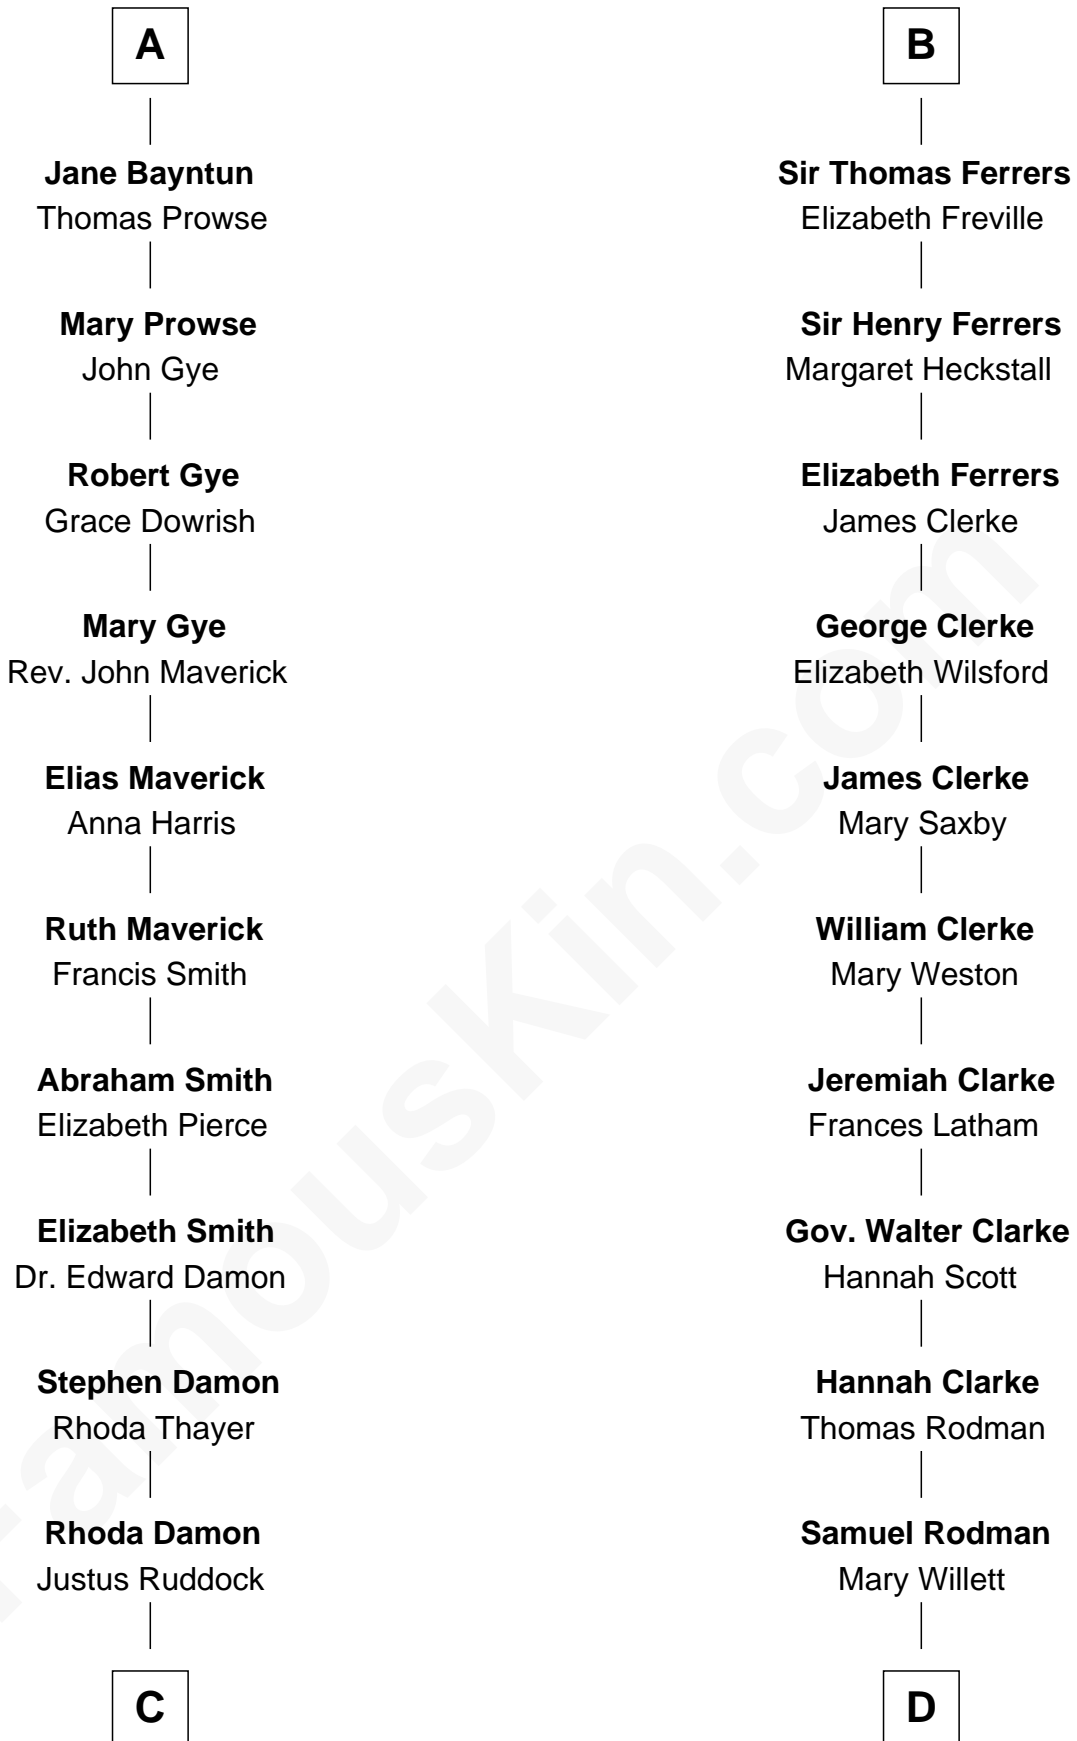

FamousKin.com Relationship Chart of

Sarah Palin

9th Governor of Alaska

20th cousin 1 time removed of

Joseph Wharton

Founder of the Wharton School of Business

C

Thomas S. Ruddock

Maria Nancy Newell

May Belle Ruddock

Henry Charles Brandt

Nellie Marie Brandt

Charles Francis Heath

Charles Richard Heath

Sarah Sheeran

Sarah Palin