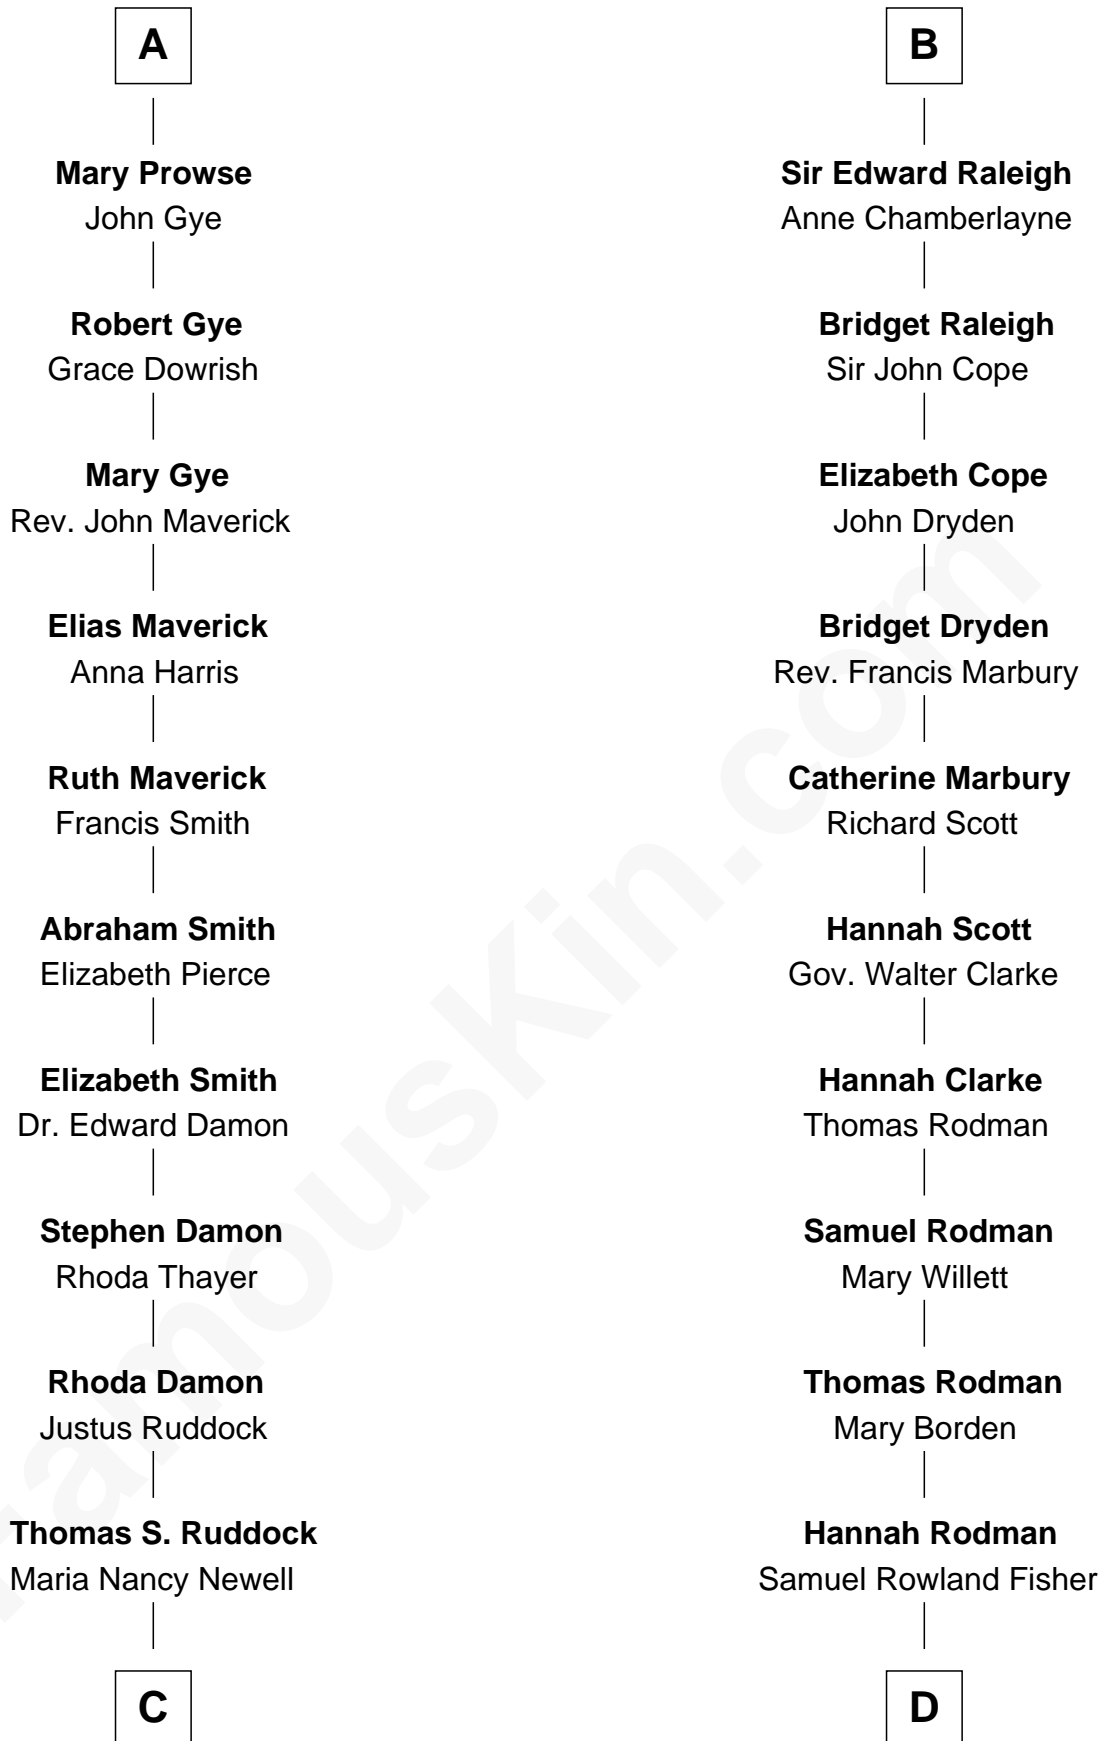

FamousKin.com Relationship Chart of

Sarah Palin

9th Governor of Alaska

18th cousin 2 times removed of

Joseph Wharton

Founder of the Wharton School of Business

C

May Belle Ruddock
Henry Charles Brandt

Nellie Marie Brandt
Charles Francis Heath

Charles Richard Heath
Sarah Sheeran

Sarah Palin
9th Governor of Alaska

D

Deborah Fisher
William Wharton

Joseph Wharton
Founder, Wharton School of Business

FamousKin.com