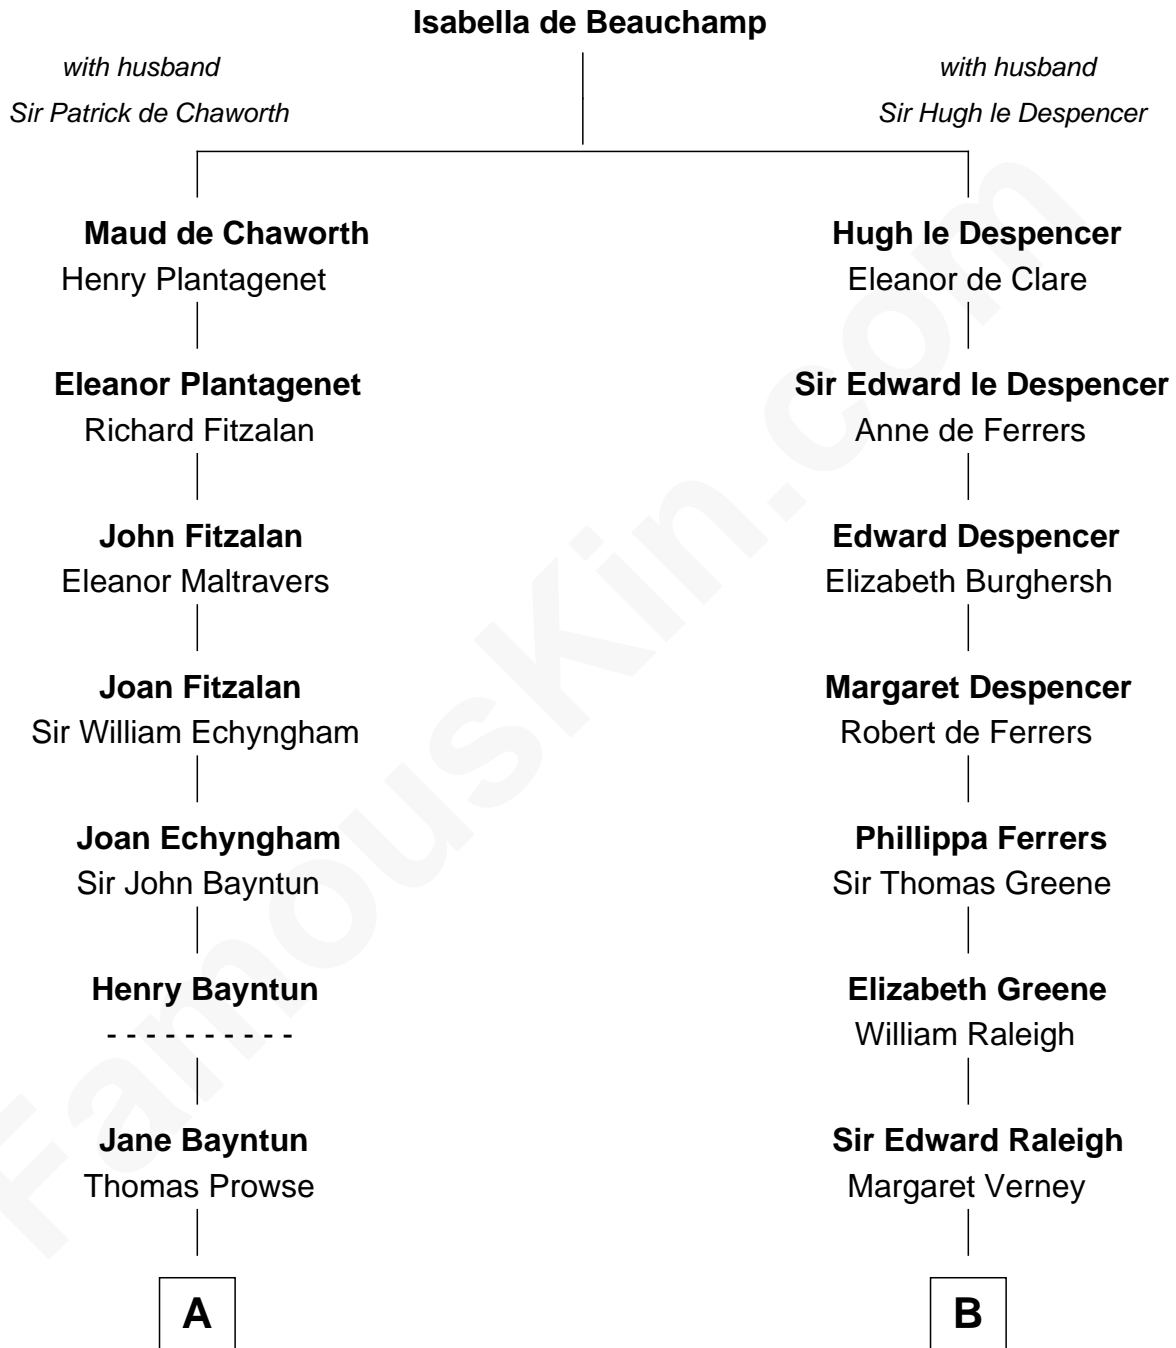

FamousKin.com Relationship Chart of

Sarah Palin

9th Governor of Alaska

18th cousin 2 times removed of

Joseph Wharton

Founder of the Wharton School of Business

C

May Belle Ruddock
Henry Charles Brandt

Nellie Marie Brandt
Charles Francis Heath

Charles Richard Heath
Sarah Sheeran

Sarah Palin
9th Governor of Alaska

D

Deborah Fisher
William Wharton

Joseph Wharton
Founder, Wharton School of Business

FamousKin.com