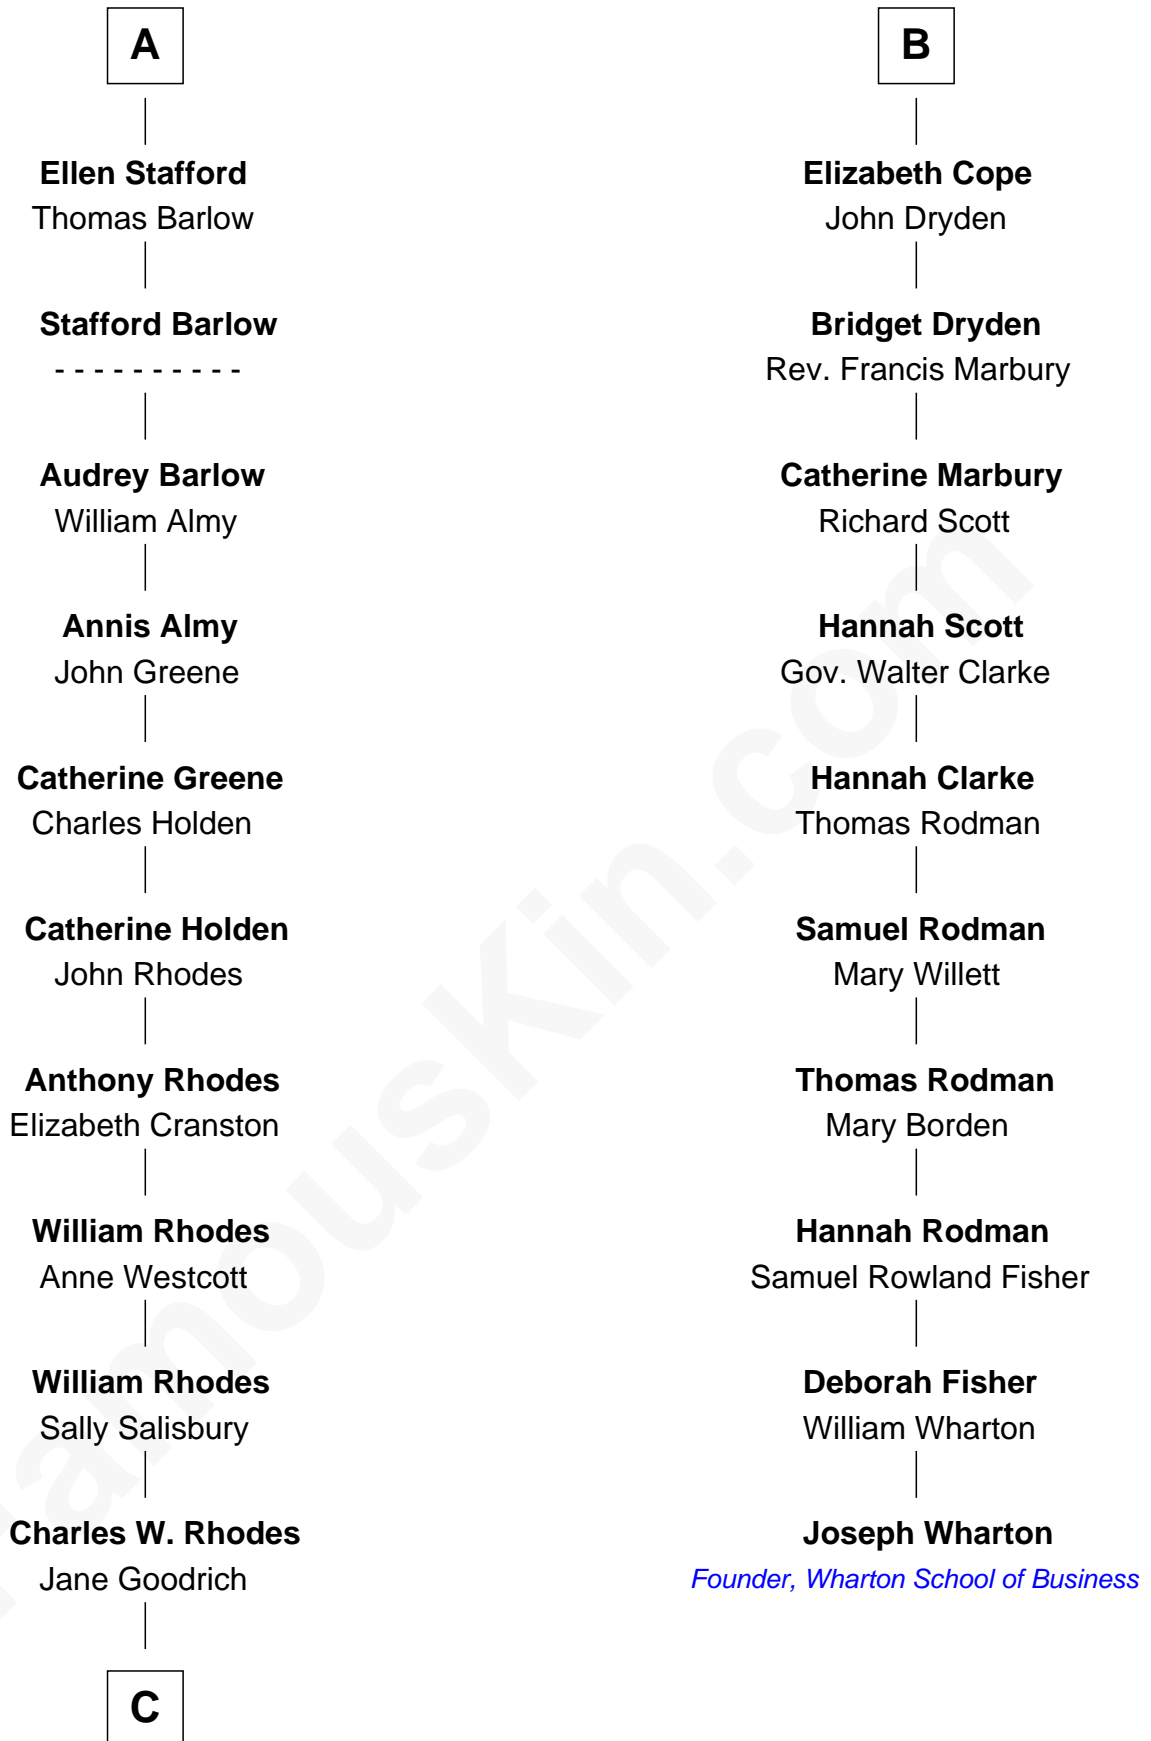

## Relationship Chart of Sarah Palin

9th Governor of Alaska

16th cousin 5 times removed of

**Joseph Wharton**

Founder of the Wharton School of Business

**C**

—  
**Alma Miranda Rhodes**

James W. Heath

—  
**Charles R. Heath**

Alice Adeline Oriel

—  
**Charles Francis Heath**

Nellie Marie Brandt

—  
**Charles Richard Heath**

Sarah Sheeran

—  
**Sarah Palin**

*9th Governor of Alaska*