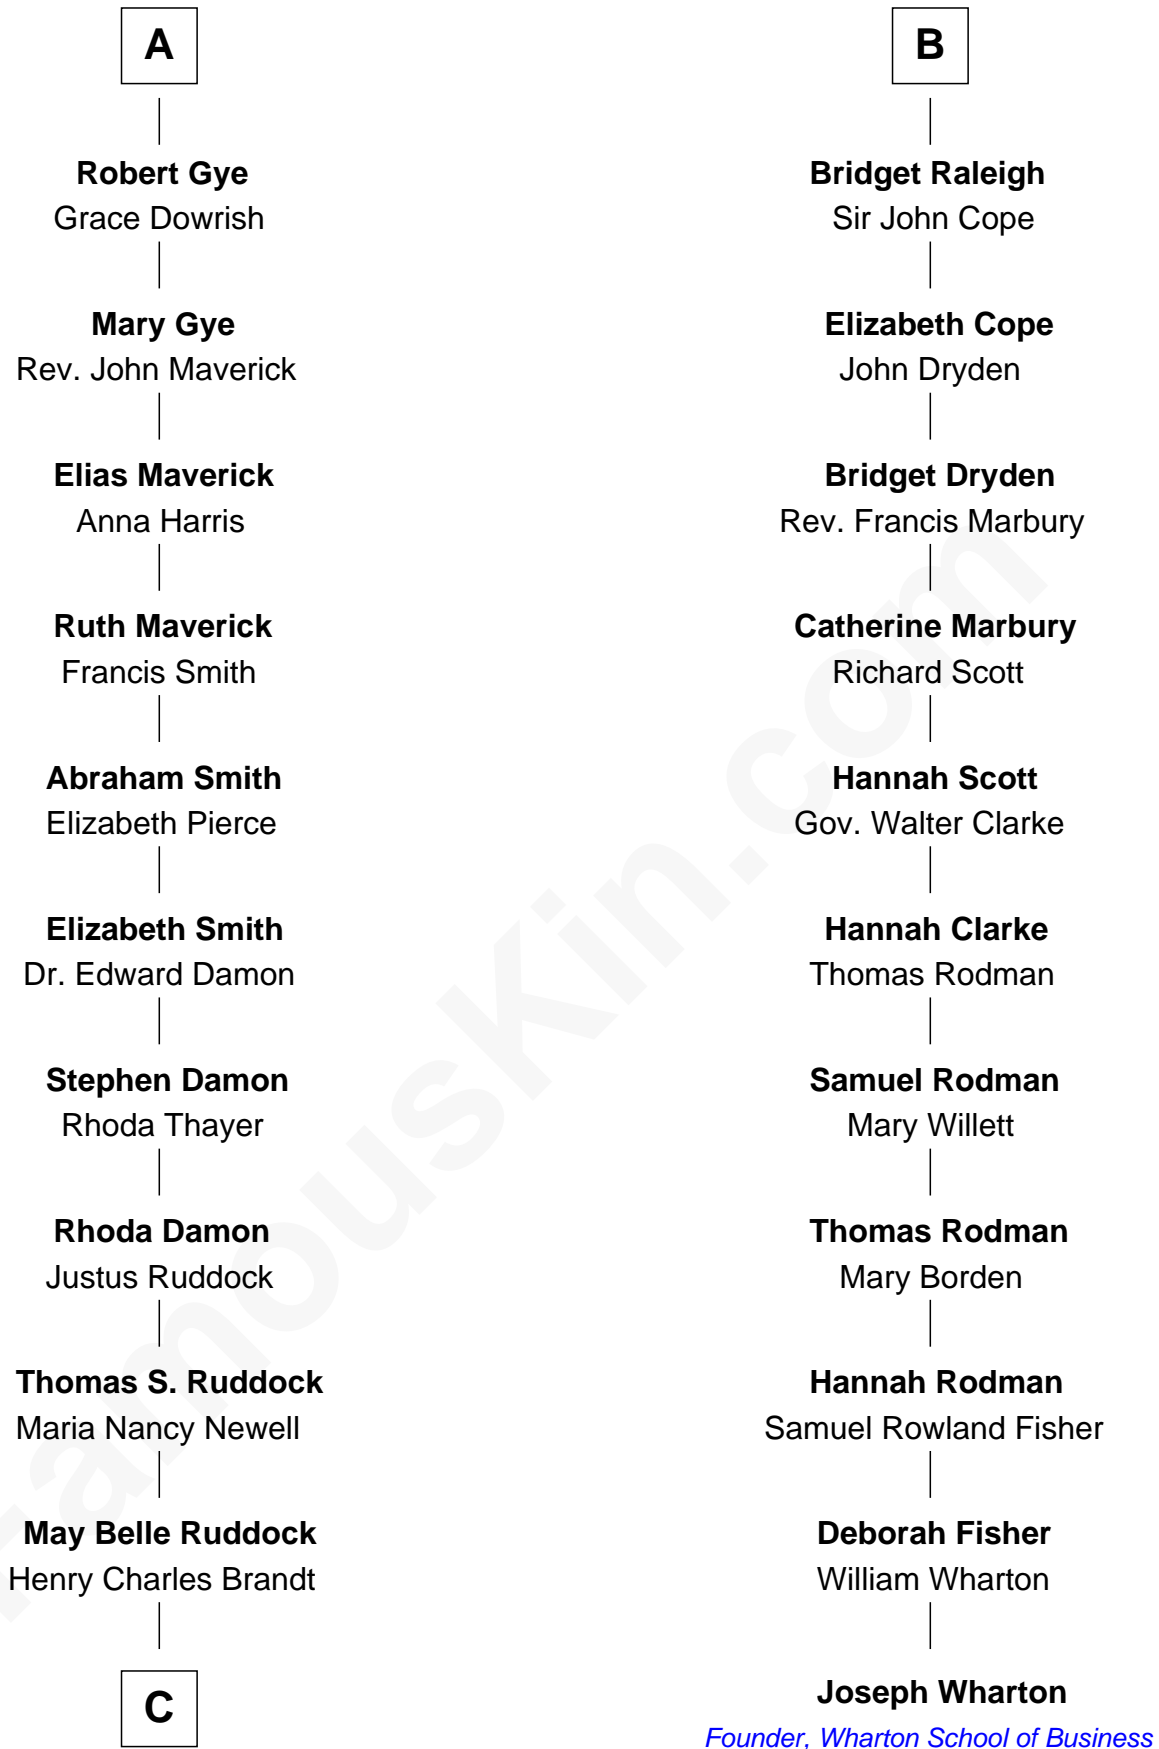

FamousKin.com Relationship Chart of

Sarah Palin

9th Governor of Alaska

17th cousin 2 times removed of

Joseph Wharton

Founder of the Wharton School of Business

Edmund Fitzalan

Alice de Warenne

Richard Fitzalan
Eleanor Plantagenet

John Fitzalan
Eleanor Maltravers

Joan Fitzalan
Sir William Echyngnam

Joan Echyngnam
Sir John Bayntun

Henry Bayntun

Jane Bayntun
Thomas Prowse

Mary Prowse
John Gye

A

Mary Fitzalan
John le Strange

Ankaret le Strange
Sir Richard Talbot

Mary Talbot
Sir Thomas Greene

Sir Thomas Greene
Phillippa Ferrers

Elizabeth Greene
William Raleigh

Sir Edward Raleigh
Margaret Verney

Sir Edward Raleigh
Anne Chamberlayne

B

C

Nellie Marie Brandt
Charles Francis Heath

Charles Richard Heath
Sarah Sheeran

Sarah Palin
9th Governor of Alaska

FamousKin.com