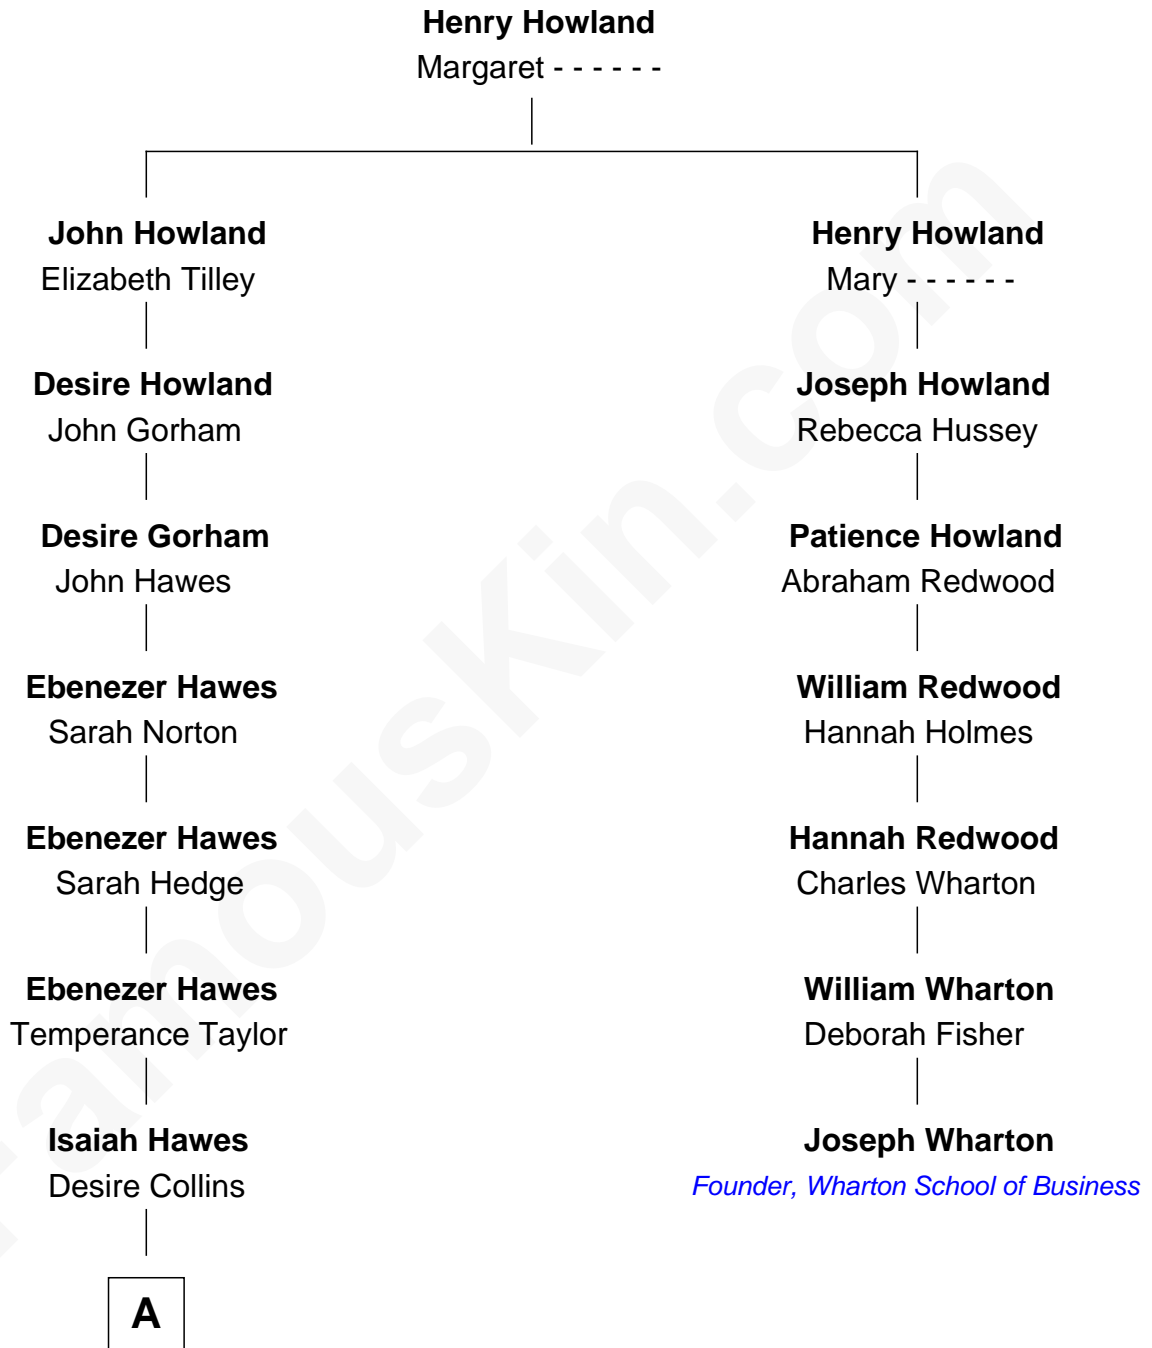

# FamousKin.com Relationship Chart of

**Sarah Palin**

*9th Governor of Alaska*

6th cousin 6 times removed of

**Joseph Wharton**

*Founder of the Wharton School of Business*

**A**

—  
**Abigail Hawes**  
Cornelius Norton Gower

—  
**Arthur Collins Gower**  
Mary Schmolz

—  
**James Carl Gower**  
Cora Godfrey Strong

—  
**Helen Louise Gower**  
Clement James Sheeran

—  
**Sarah Sheeran**  
Charles Richard Heath

—  
**Sarah Palin**  
*9th Governor of Alaska*