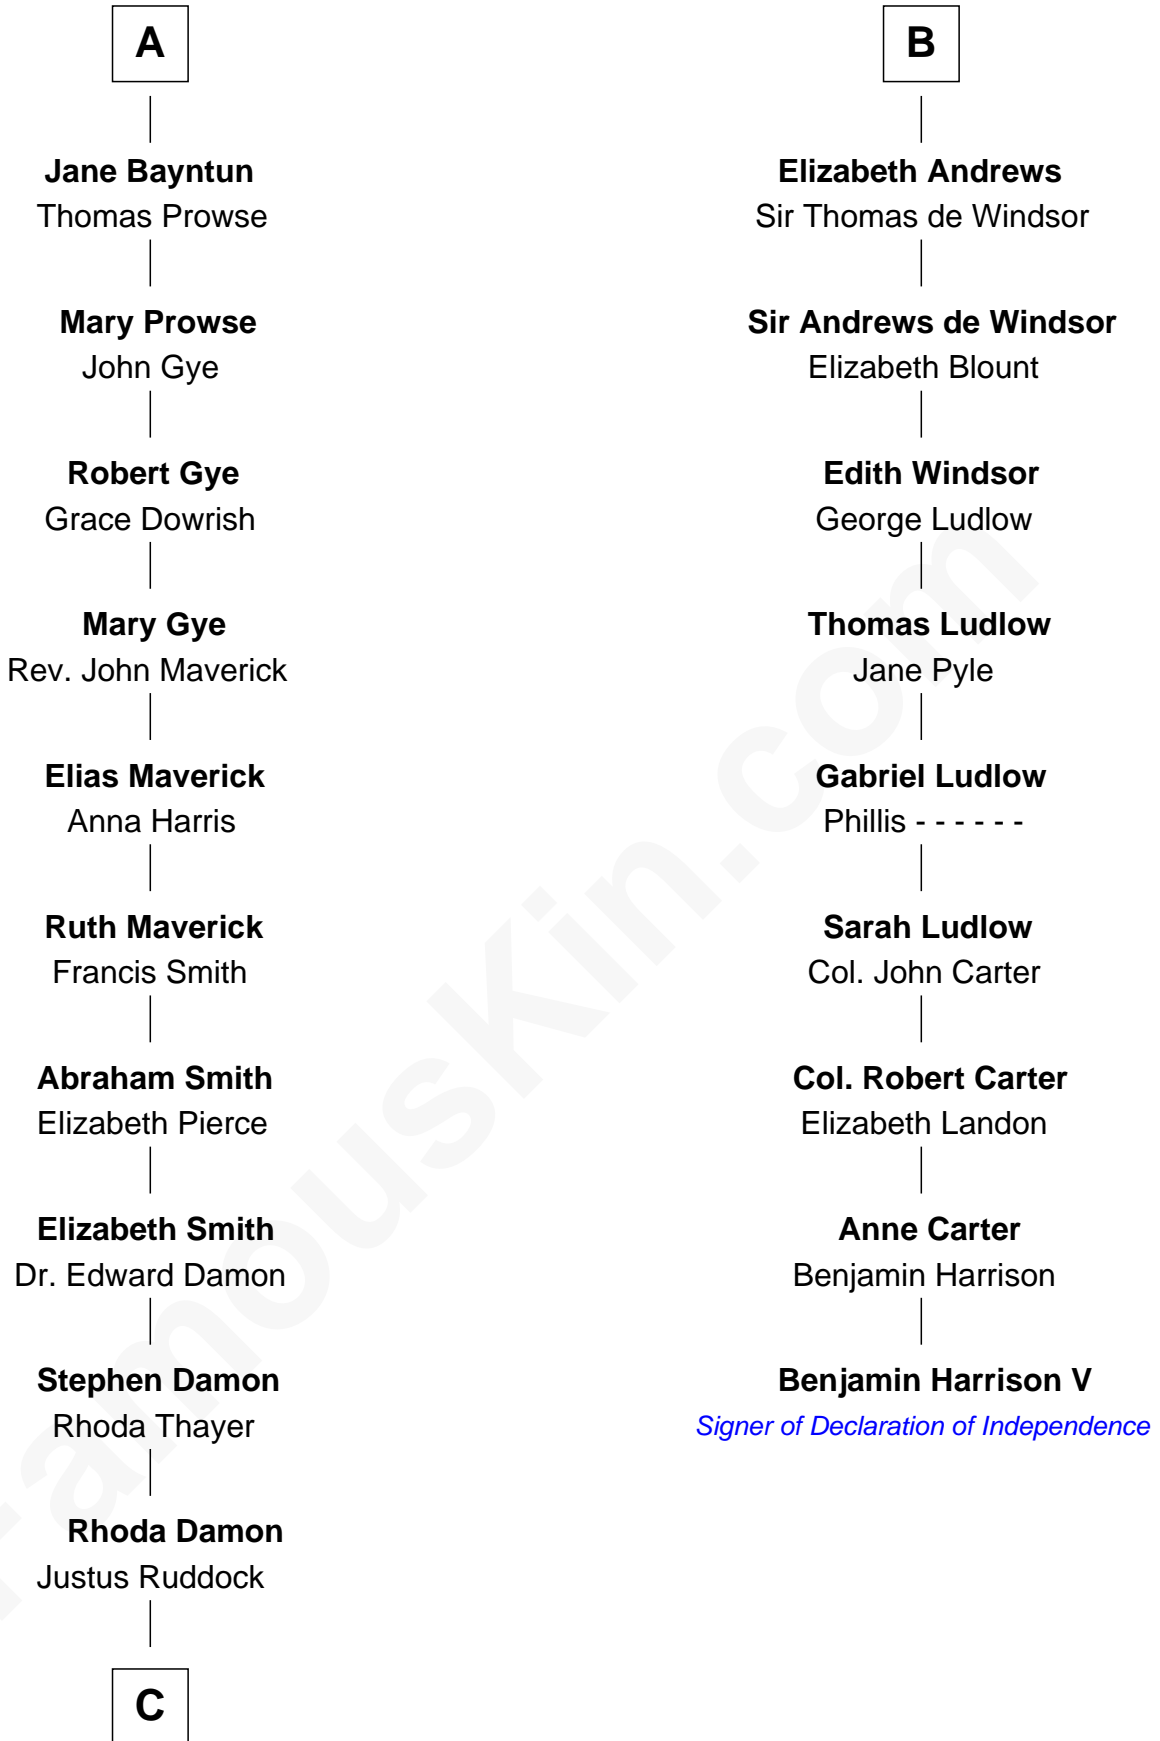

## Relationship Chart of Sarah Palin

9th Governor of Alaska

15th cousin 6 times removed of

**Benjamin Harrison V**

Signer of the Declaration of Independence

**C**

Thomas S. Ruddock

Maria Nancy Newell

May Belle Ruddock

Henry Charles Brandt

Nellie Marie Brandt

Charles Francis Heath

Charles Richard Heath

Sarah Sheeran

**Sarah Palin**

*9th Governor of Alaska*