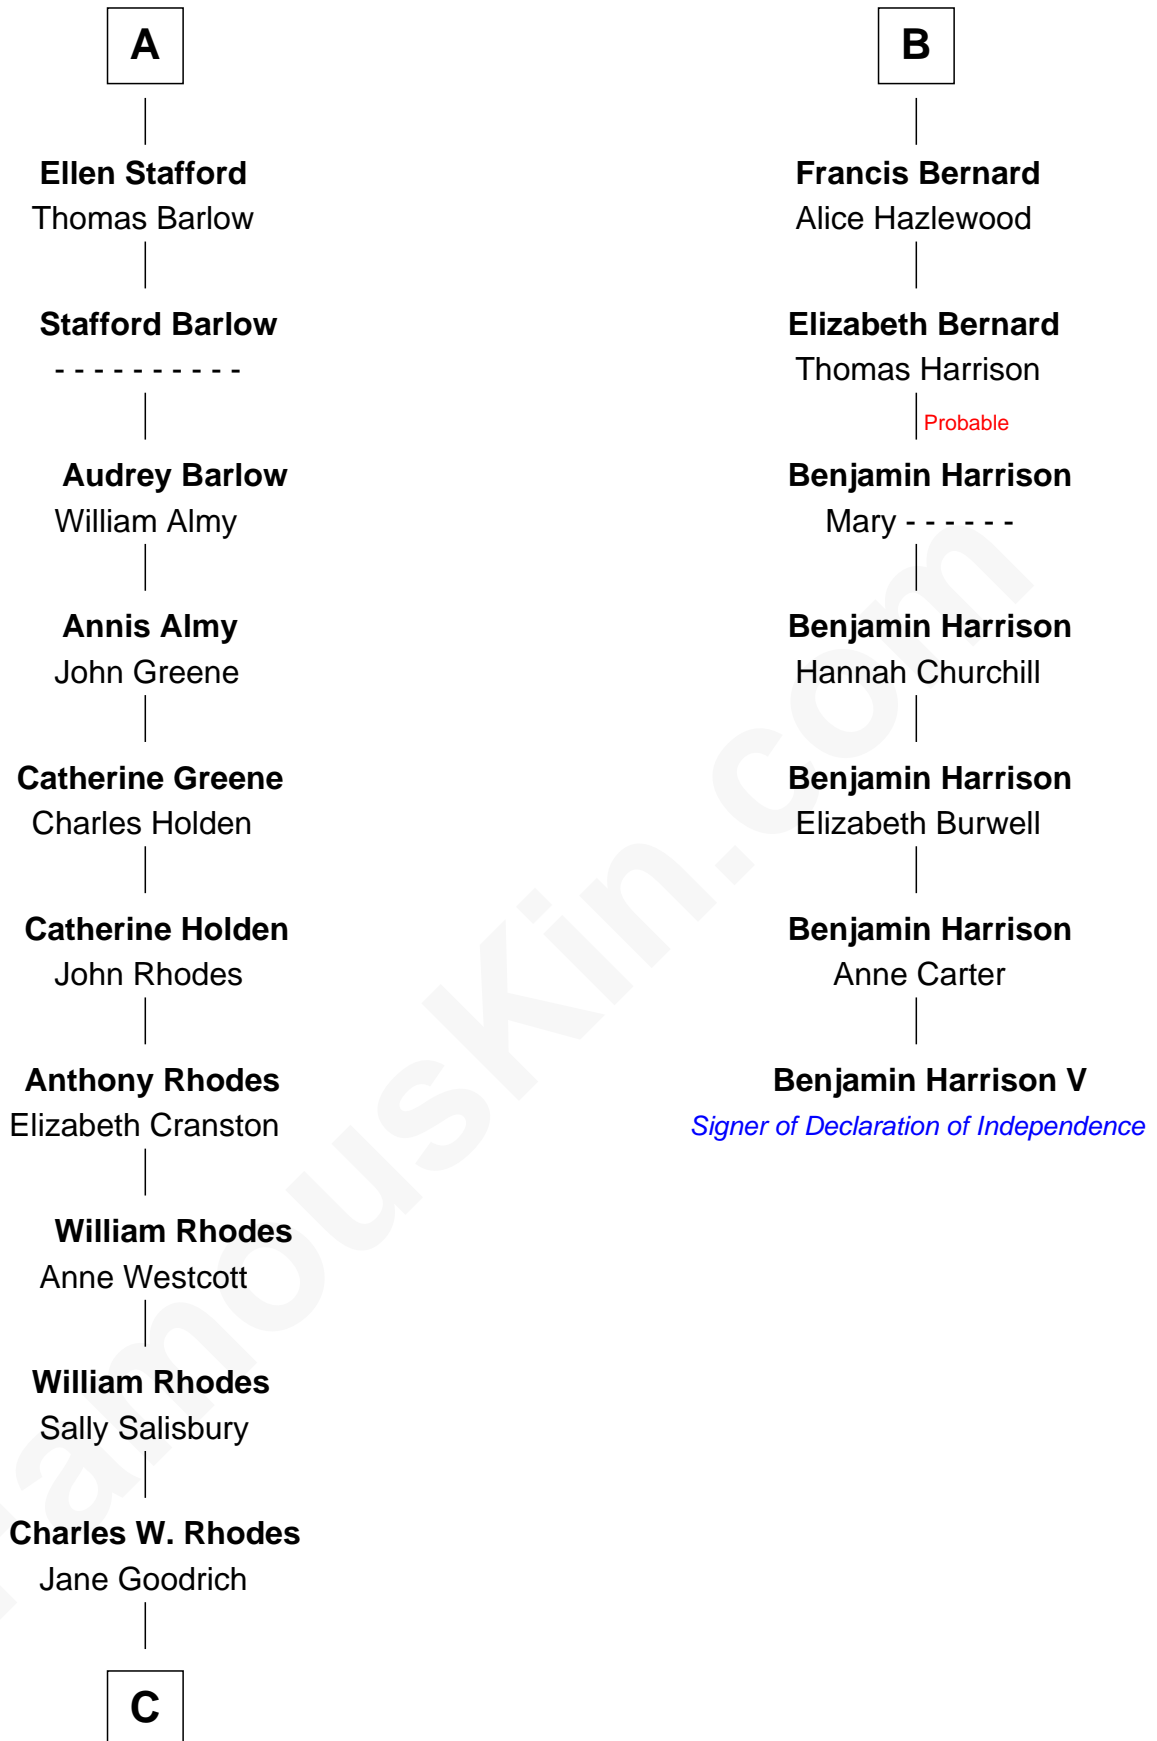

## Relationship Chart of Sarah Palin

9th Governor of Alaska

13th cousin 8 times removed of

**Benjamin Harrison V**

Signer of the Declaration of Independence

**C**

Alma Miranda Rhodes

James W. Heath

Charles R. Heath

Alice Adeline Oriel

Charles Francis Heath

Nellie Marie Brandt

Charles Richard Heath

Sarah Sheeran

**Sarah Palin**

*9th Governor of Alaska*