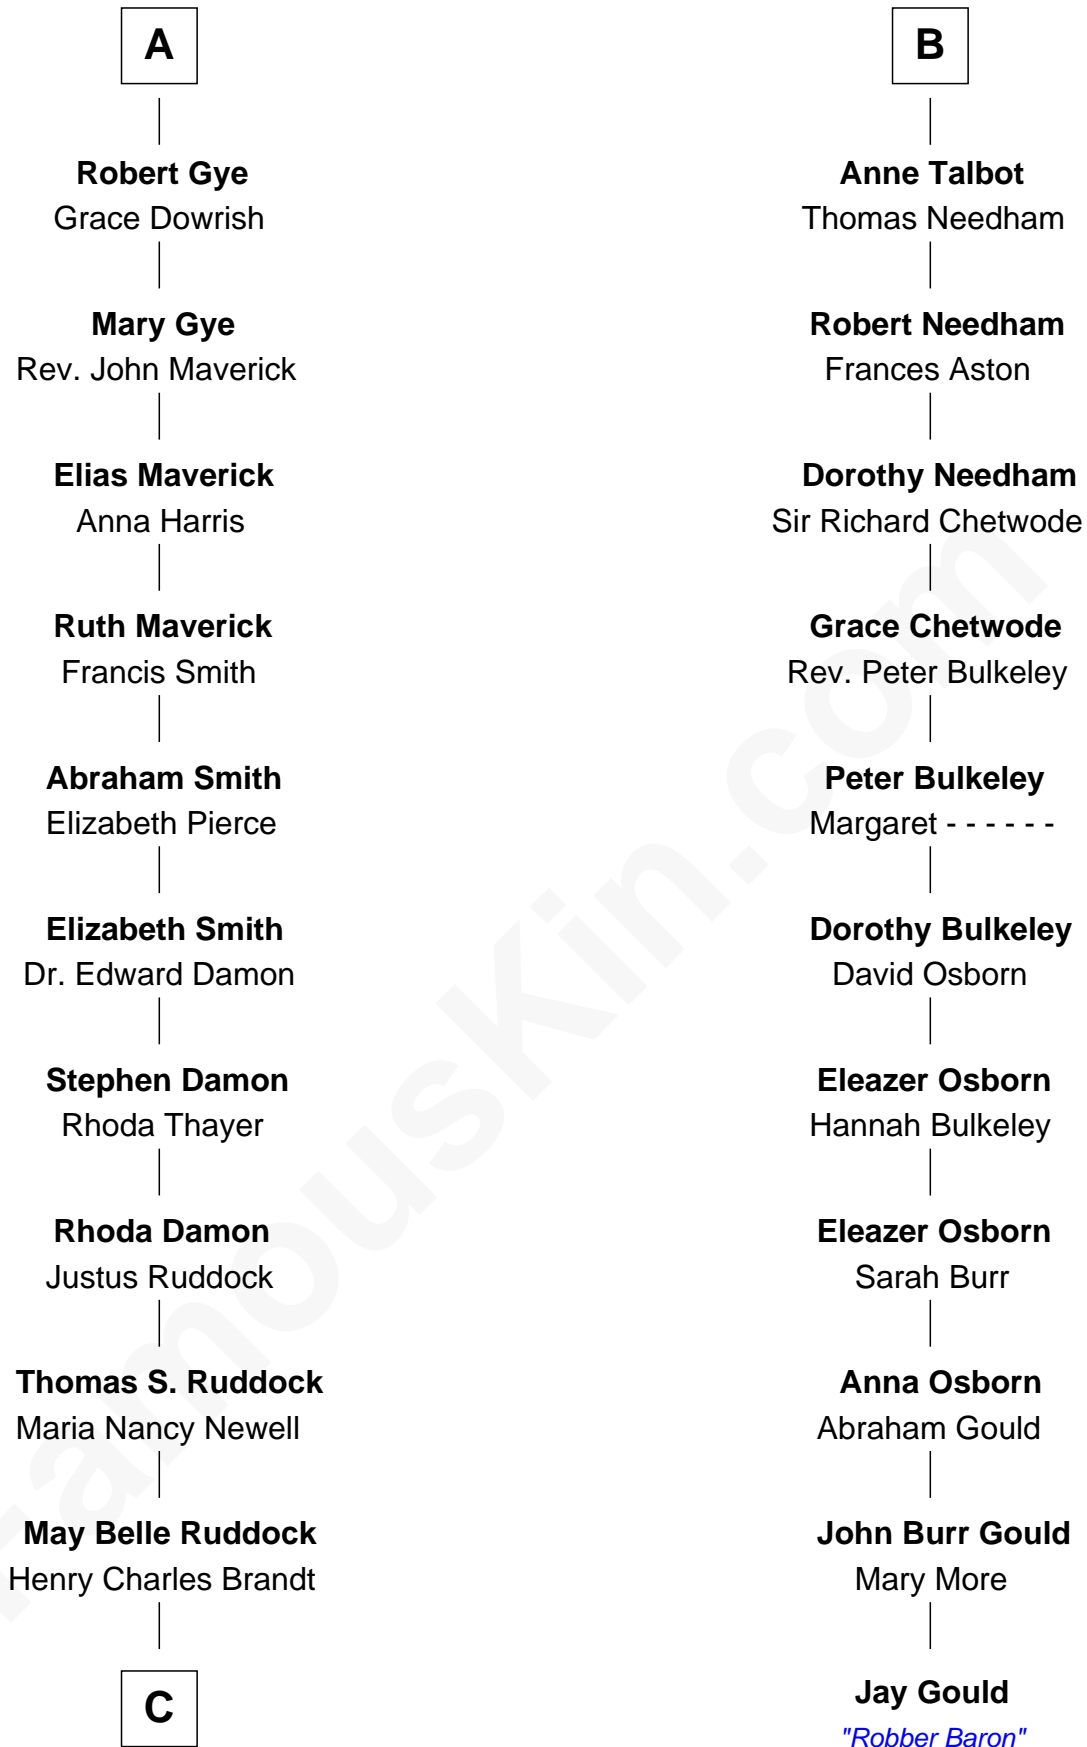

# FamousKin.com Relationship Chart of

**Sarah Palin**

*9th Governor of Alaska*

17th cousin 2 times removed of

**Jay Gould**

*American Railroad "Robber Baron"*

**C**

**Nellie Marie Brandt**  
Charles Francis Heath

**Charles Richard Heath**  
Sarah Sheeran

**Sarah Palin**  
*9th Governor of Alaska*

FamousKin.com