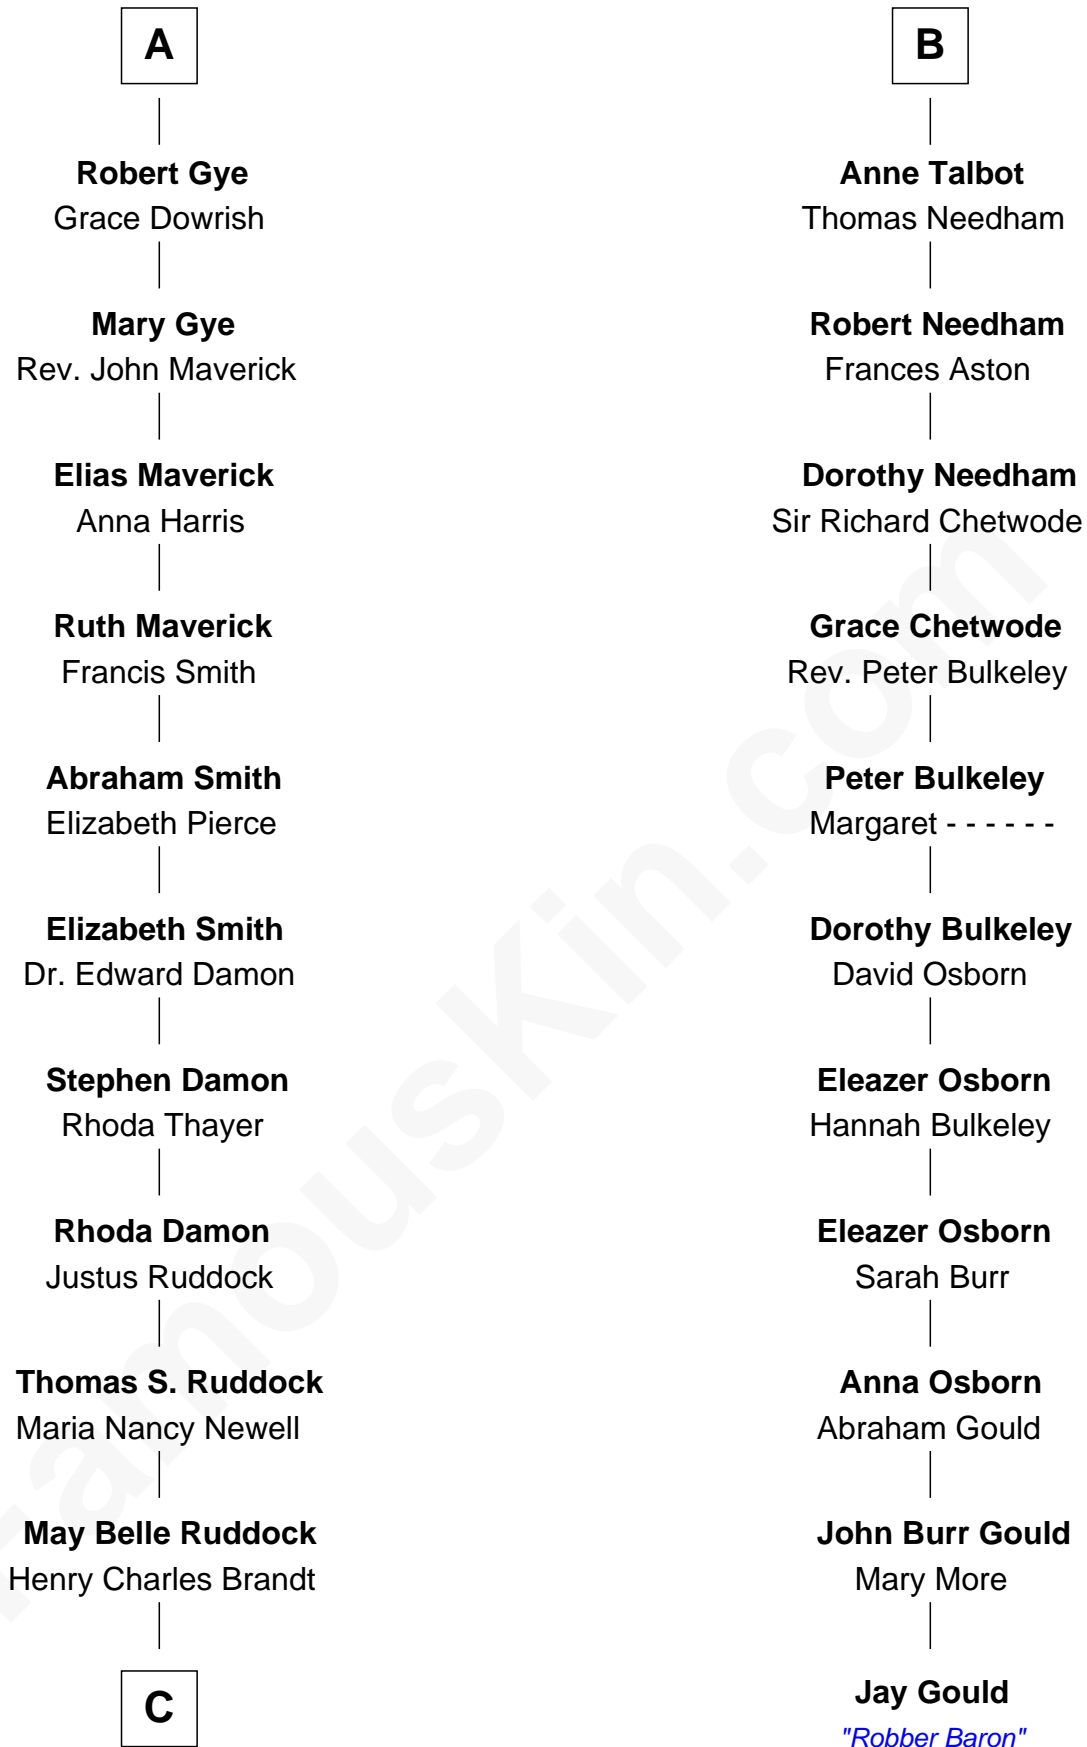

FamousKin.com Relationship Chart of

Sarah Palin

9th Governor of Alaska

17th cousin 2 times removed of

Jay Gould

American Railroad "Robber Baron"

Edmund Fitzalan

Alice de Warenne

C

Nellie Marie Brandt
Charles Francis Heath

Charles Richard Heath
Sarah Sheeran

Sarah Palin
9th Governor of Alaska

FamousKin.com