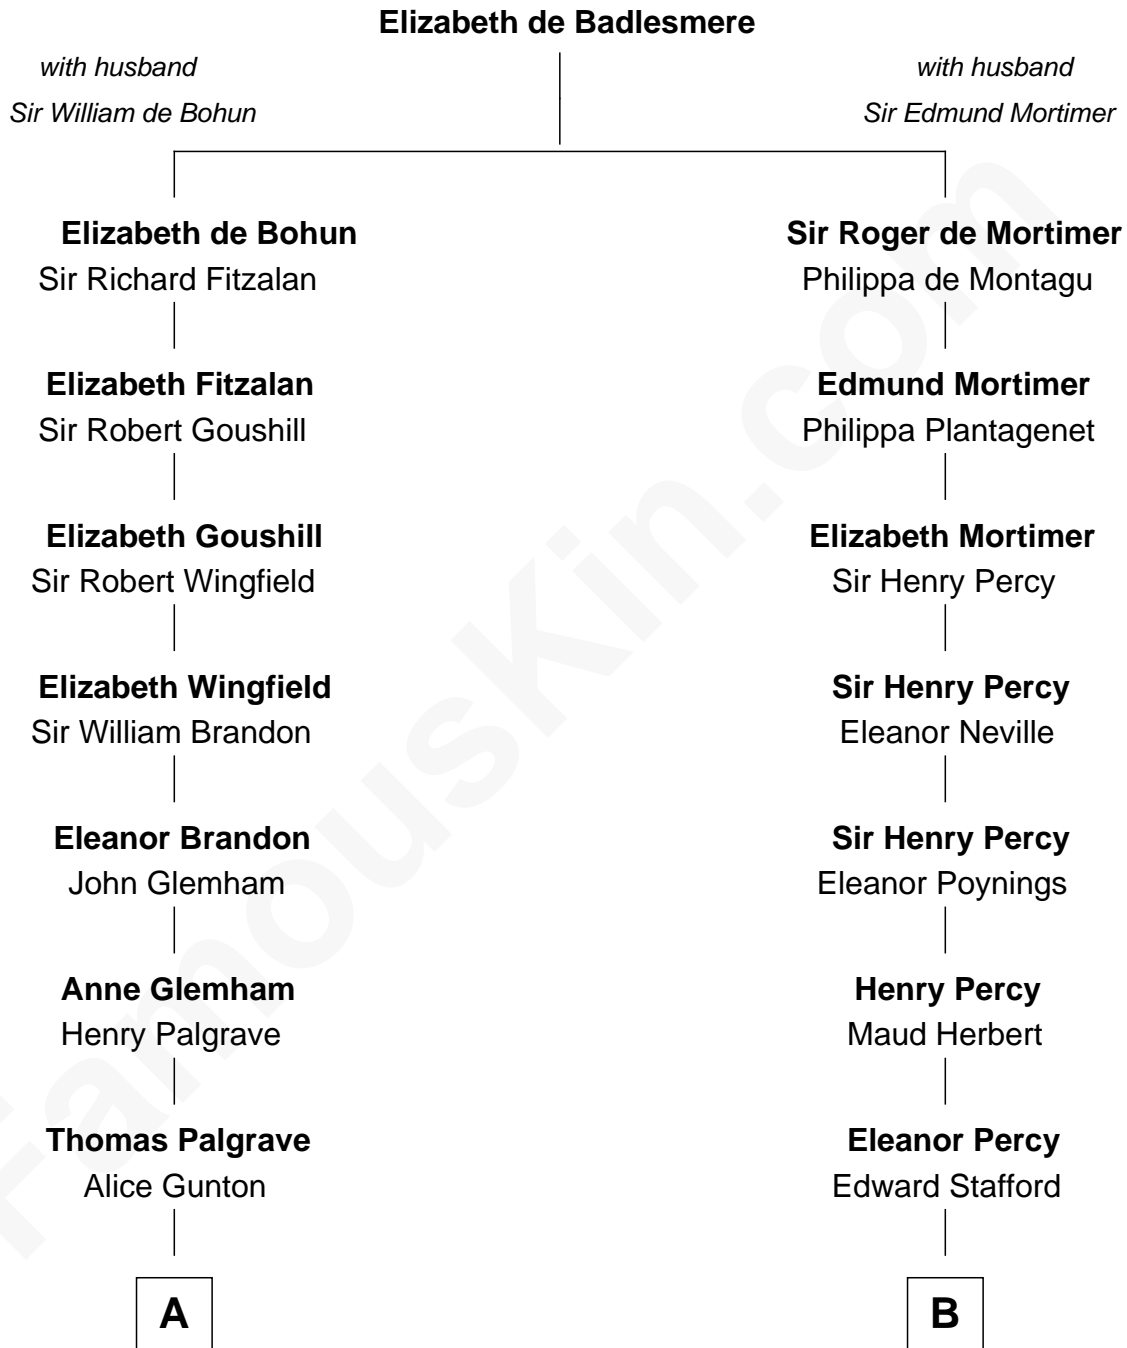

FamousKin.com Relationship Chart of

Sarah Palin

9th Governor of Alaska

20th cousin 1 time removed of

Harry F. Byrd

50th Governor of Virginia

C

James W. Heath
Alma Miranda Rhodes

Charles R. Heath
Alice Adeline Oriel

Charles Francis Heath
Nellie Marie Brandt

Charles Richard Heath
Sarah Sheeran

Sarah Palin
9th Governor of Alaska

D

Richard Evelyn Byrd
Anne Harrison

Col. William Byrd
Jane Meriwether Rivers