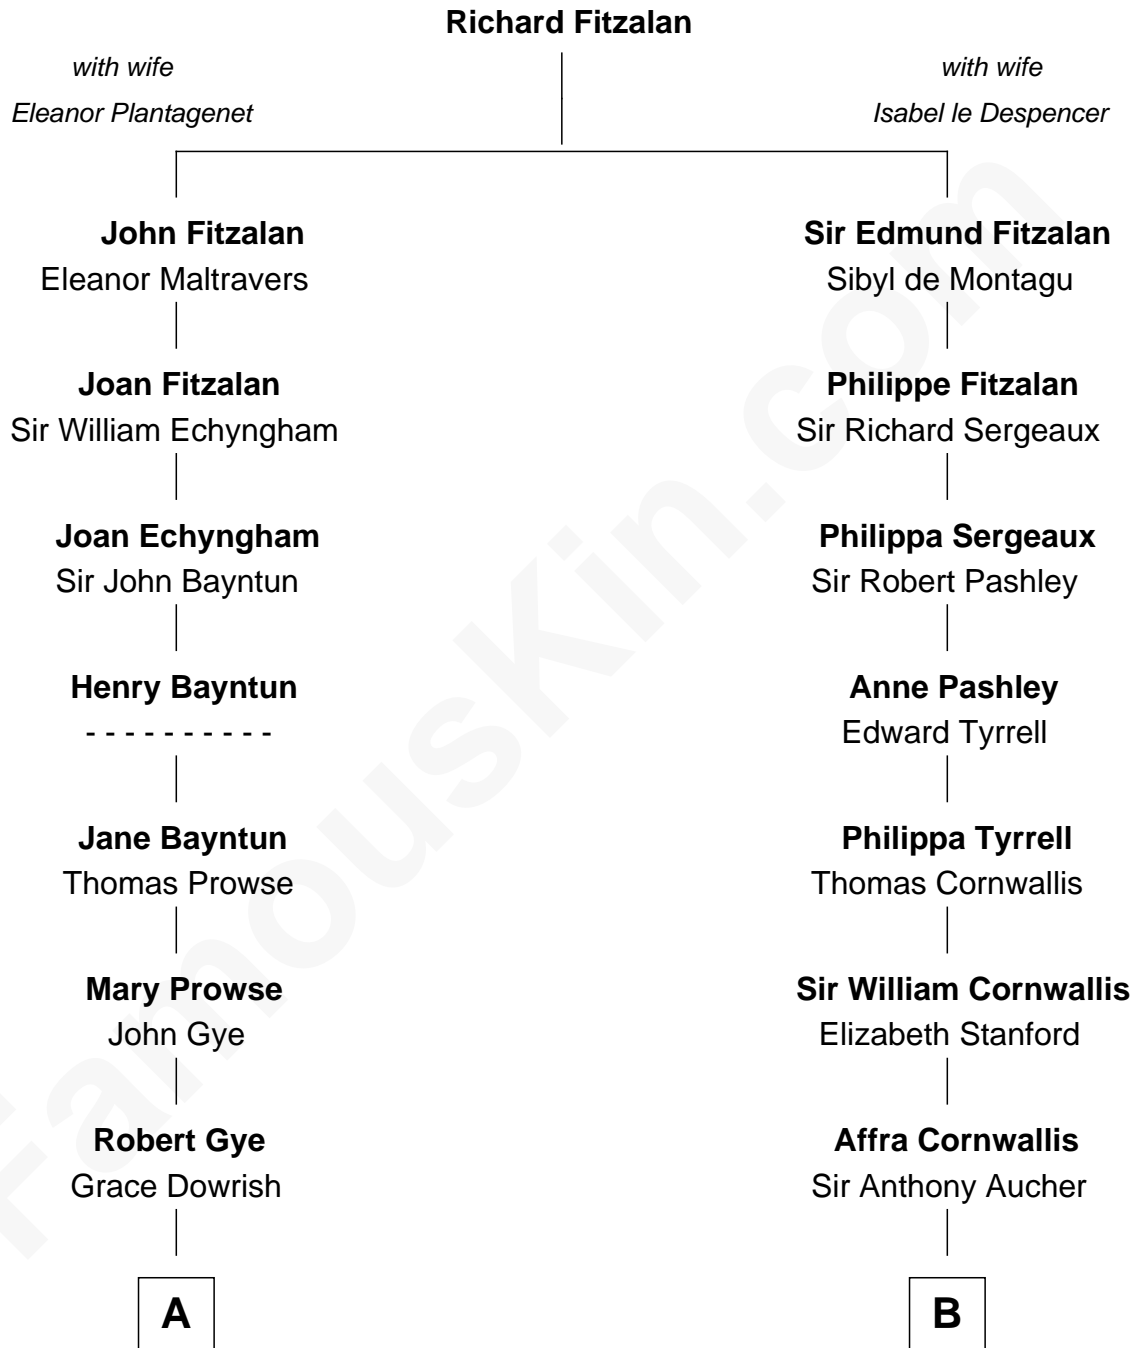

FamousKin.com Relationship Chart of

Sarah Palin

9th Governor of Alaska

18th cousin 3 times removed of

Harry F. Byrd

50th Governor of Virginia

C

Charles Richard Heath

Sarah Sheeran

Sarah Palin

9th Governor of Alaska

D

Eliza Bolling West

Dr. Joel Walker Flood

Col. Henry De La Warr Flood

Mary Elizabeth Trent

Joel Walker Flood

Ella Faulkner

Eleanor Bolling Flood

Richard Evelyn Byrd

Harry F. Byrd

50th Governor of Virginia

FamousKin.com