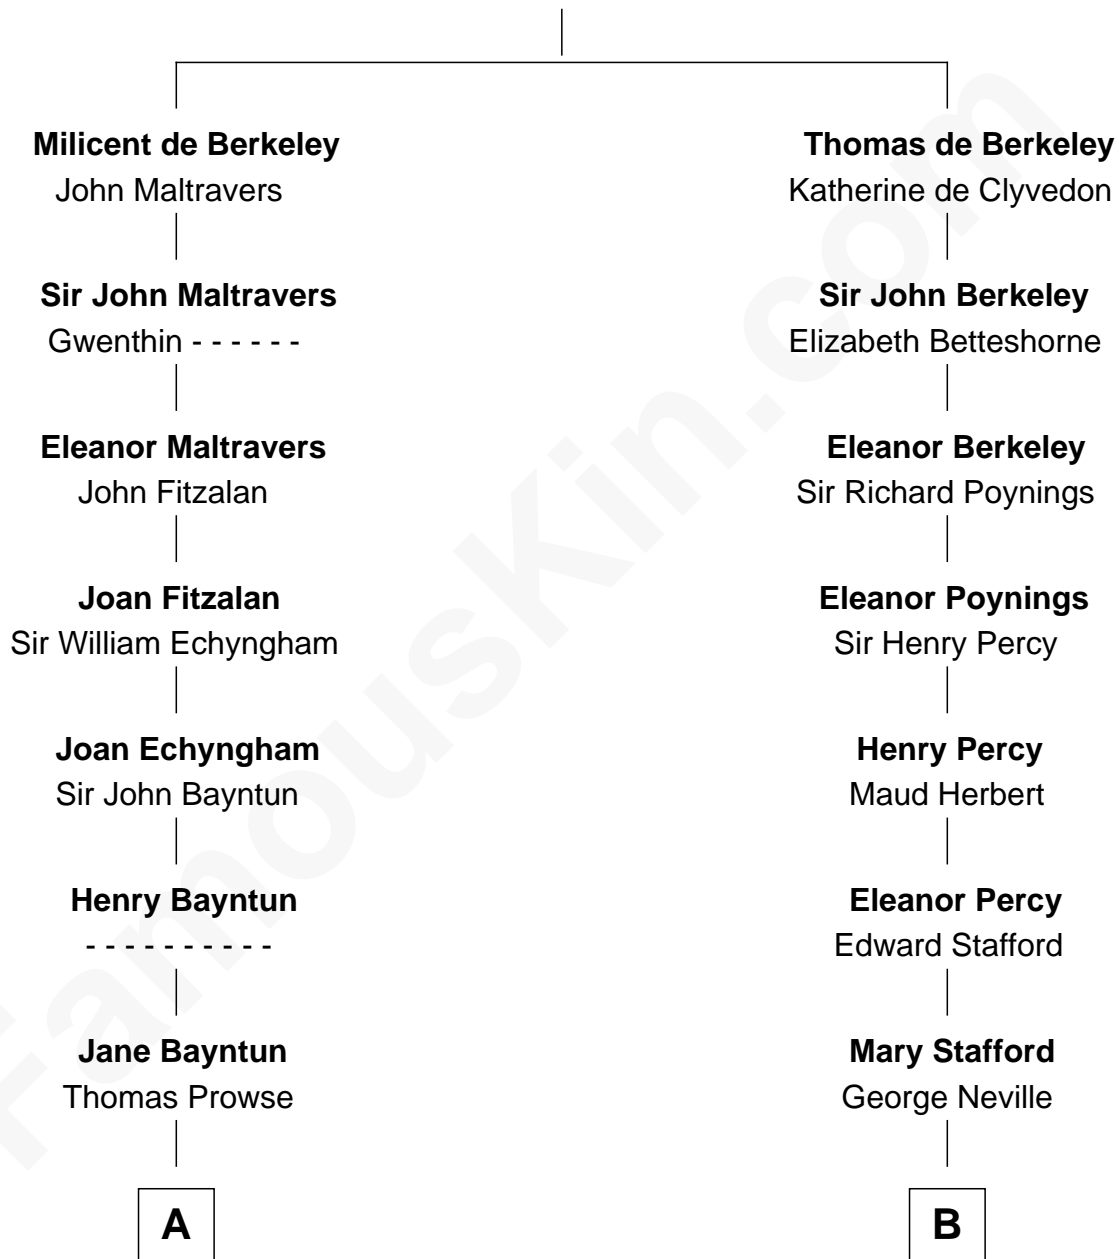

FamousKin.com Relationship Chart of

Sarah Palin

9th Governor of Alaska

19th cousin 1 time removed of

Harry F. Byrd

50th Governor of Virginia

Sir Maurice de Berkeley

Eve la Zouche

C

May Belle Ruddock
Henry Charles Brandt

Nellie Marie Brandt
Charles Francis Heath

Charles Richard Heath
Sarah Sheeran

Sarah Palin
9th Governor of Alaska

D

Col. William Byrd
Jane Meriwether Rivers

Richard Evelyn Byrd
Eleanor Bolling Flood

Harry F. Byrd
50th Governor of Virginia

FamousKin.com