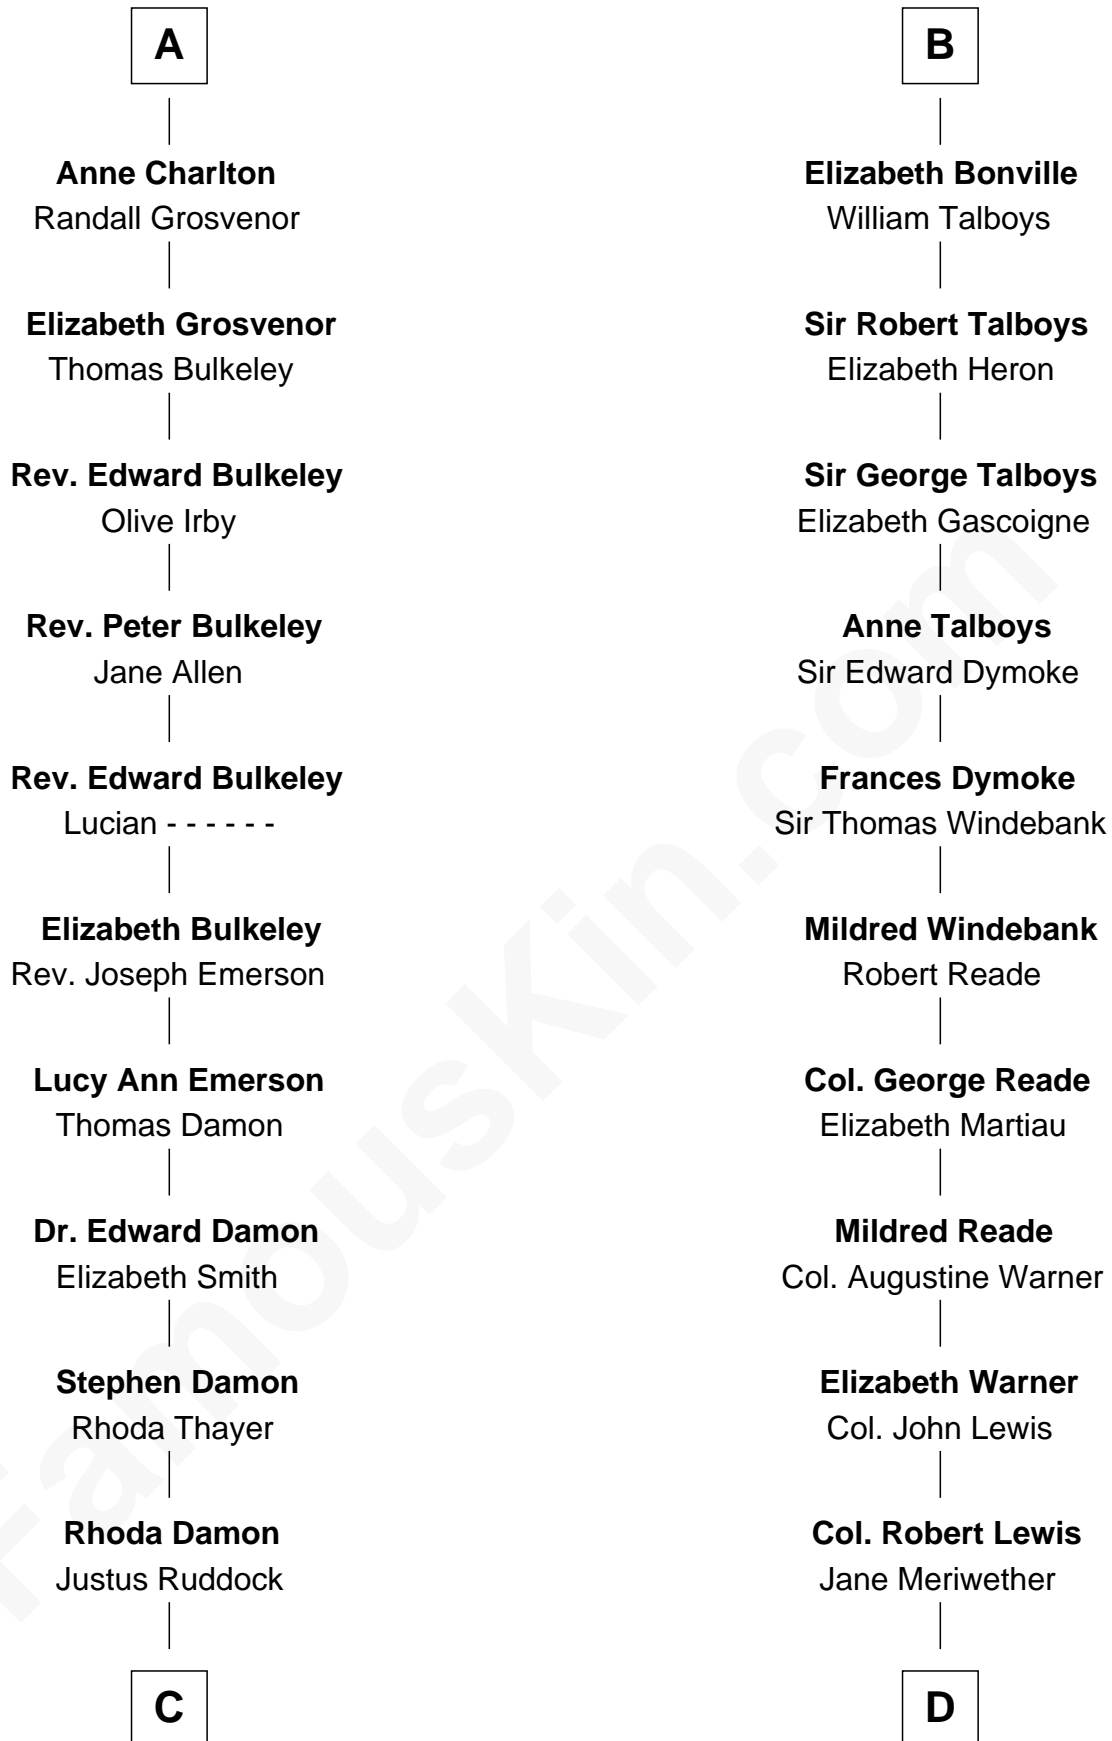

FamousKin.com

Relationship Chart of Sarah Palin

9th Governor of Alaska

18th cousin 3 times removed of

Meriwether Lewis

Lewis and Clark Expedition

Sir Roger de Somery

Nichole d'Aubenev

C

Thomas S. Ruddock
Maria Nancy Newell

May Belle Ruddock
Henry Charles Brandt

Nellie Marie Brandt
Charles Francis Heath

Charles Richard Heath
Sarah Sheeran

Sarah Palin
9th Governor of Alaska

D

William Lewis
Lucy Meriwether

Meriwether Lewis
Lewis and Clark Expedition

FamousKin.com