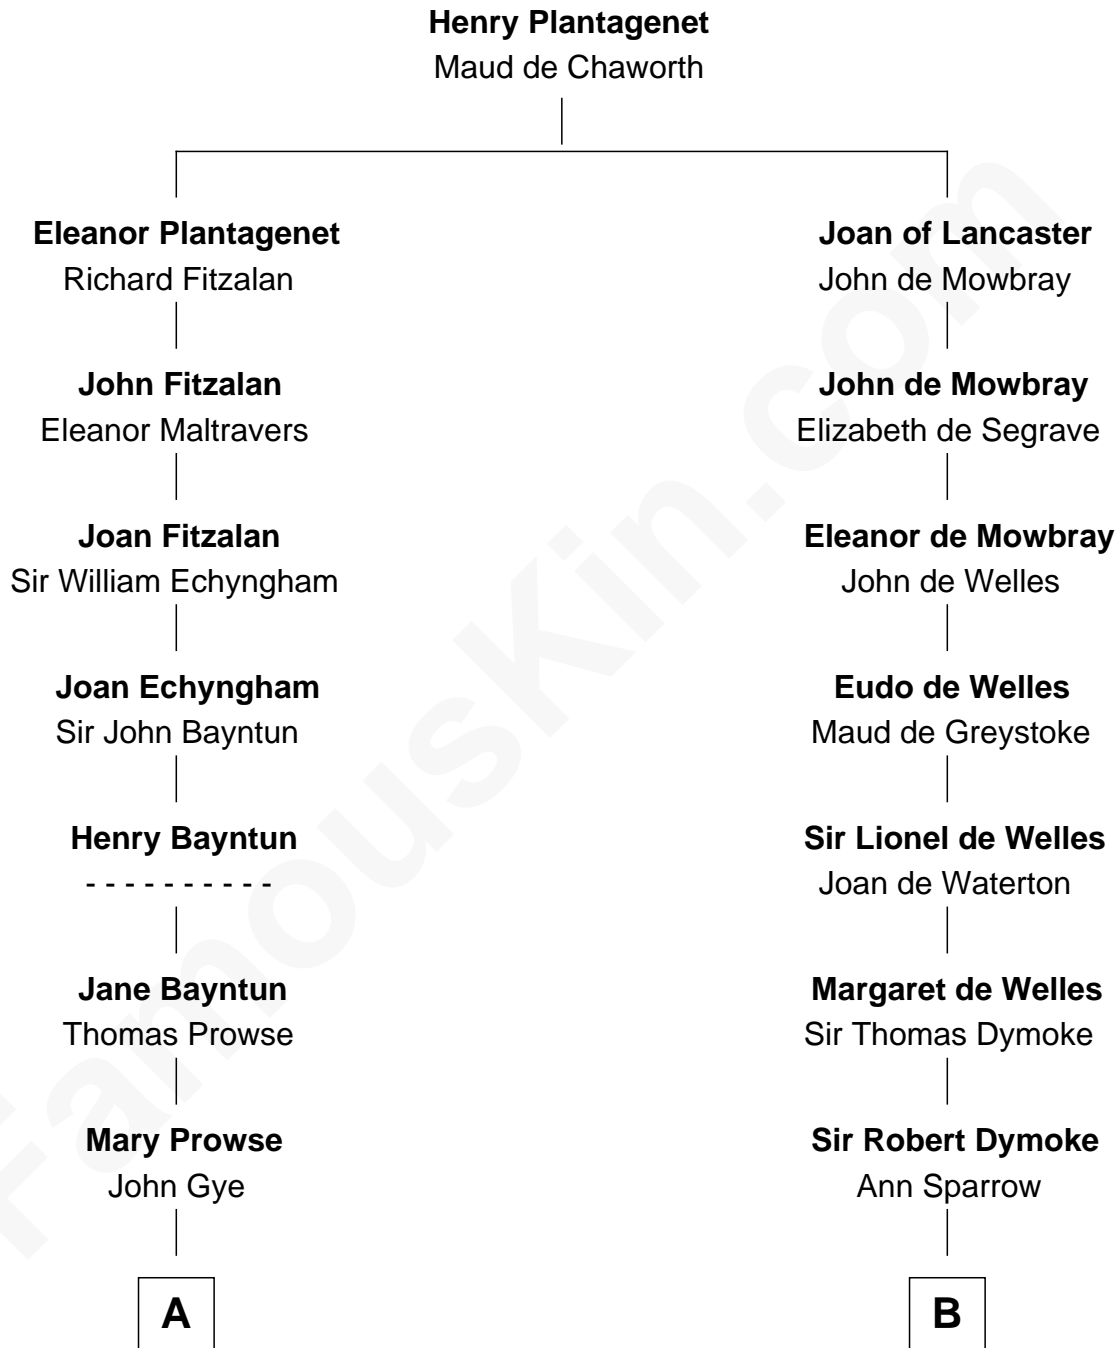

FamousKin.com

Relationship Chart of Sarah Palin

9th Governor of Alaska

15th cousin 4 times removed of

Meriwether Lewis

Lewis and Clark Expedition

C

Nellie Marie Brandt
Charles Francis Heath

Charles Richard Heath
Sarah Sheeran

Sarah Palin
9th Governor of Alaska

FamousKin.com