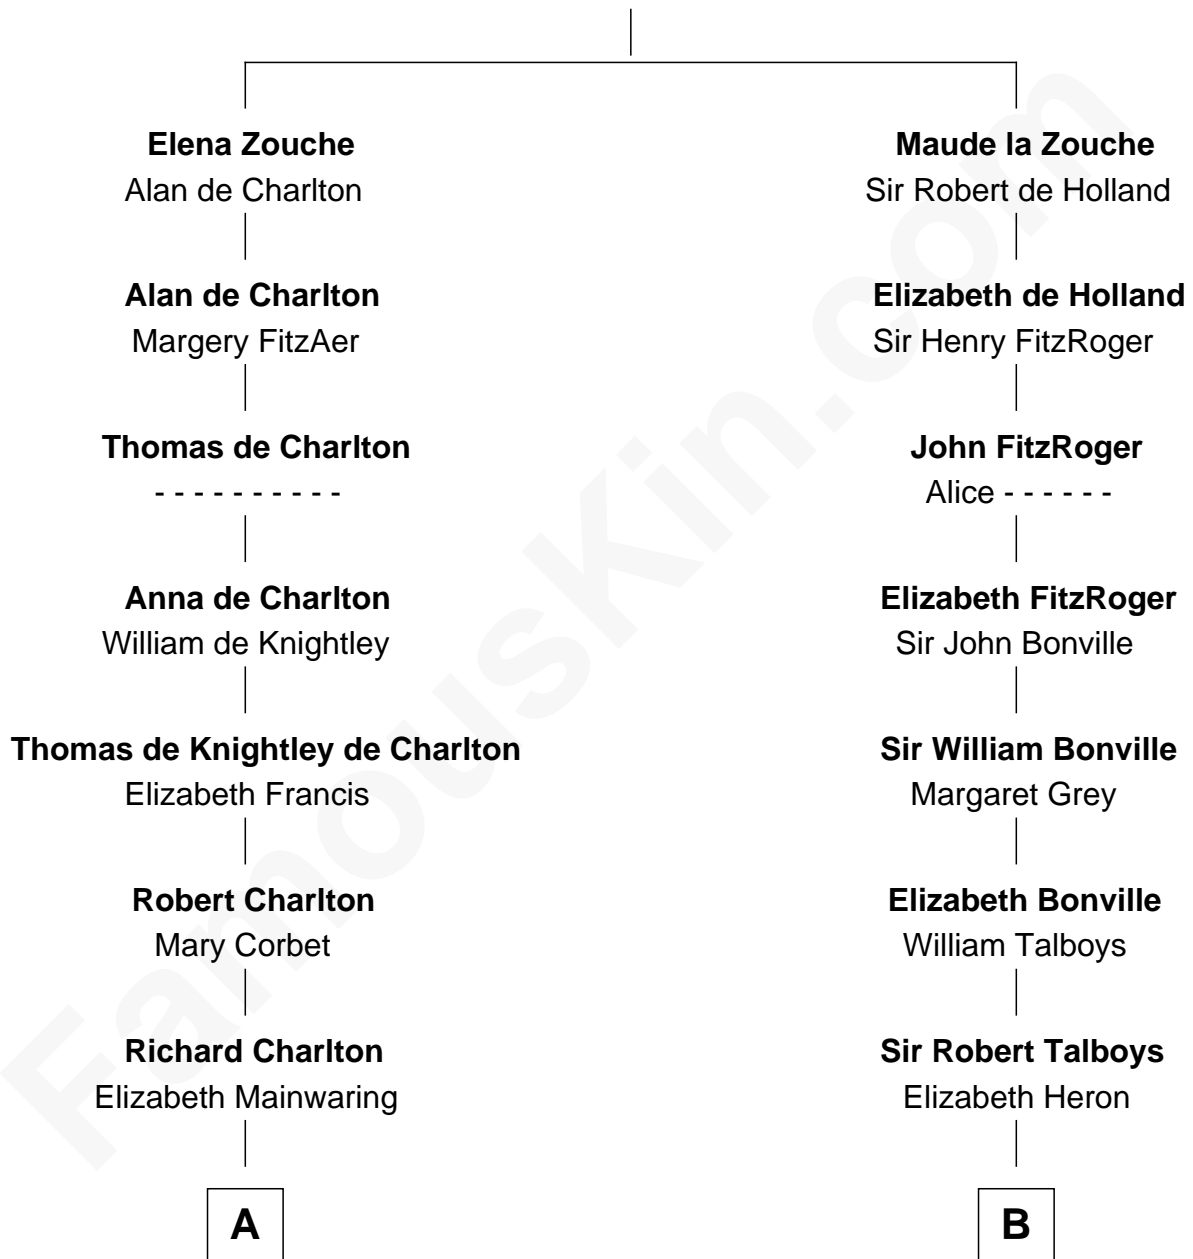

## Relationship Chart of Sarah Palin

9th Governor of Alaska

16th cousin 5 times removed of

**Meriwether Lewis**

Lewis and Clark Expedition

**Sir Alan la Zouche**

Eleanor de Segrave

**C**

Thomas S. Ruddock

Maria Nancy Newell

May Belle Ruddock

Henry Charles Brandt

Nellie Marie Brandt

Charles Francis Heath

Charles Richard Heath

Sarah Sheeran

**Sarah Palin**

*9th Governor of Alaska*

FamousKin.com