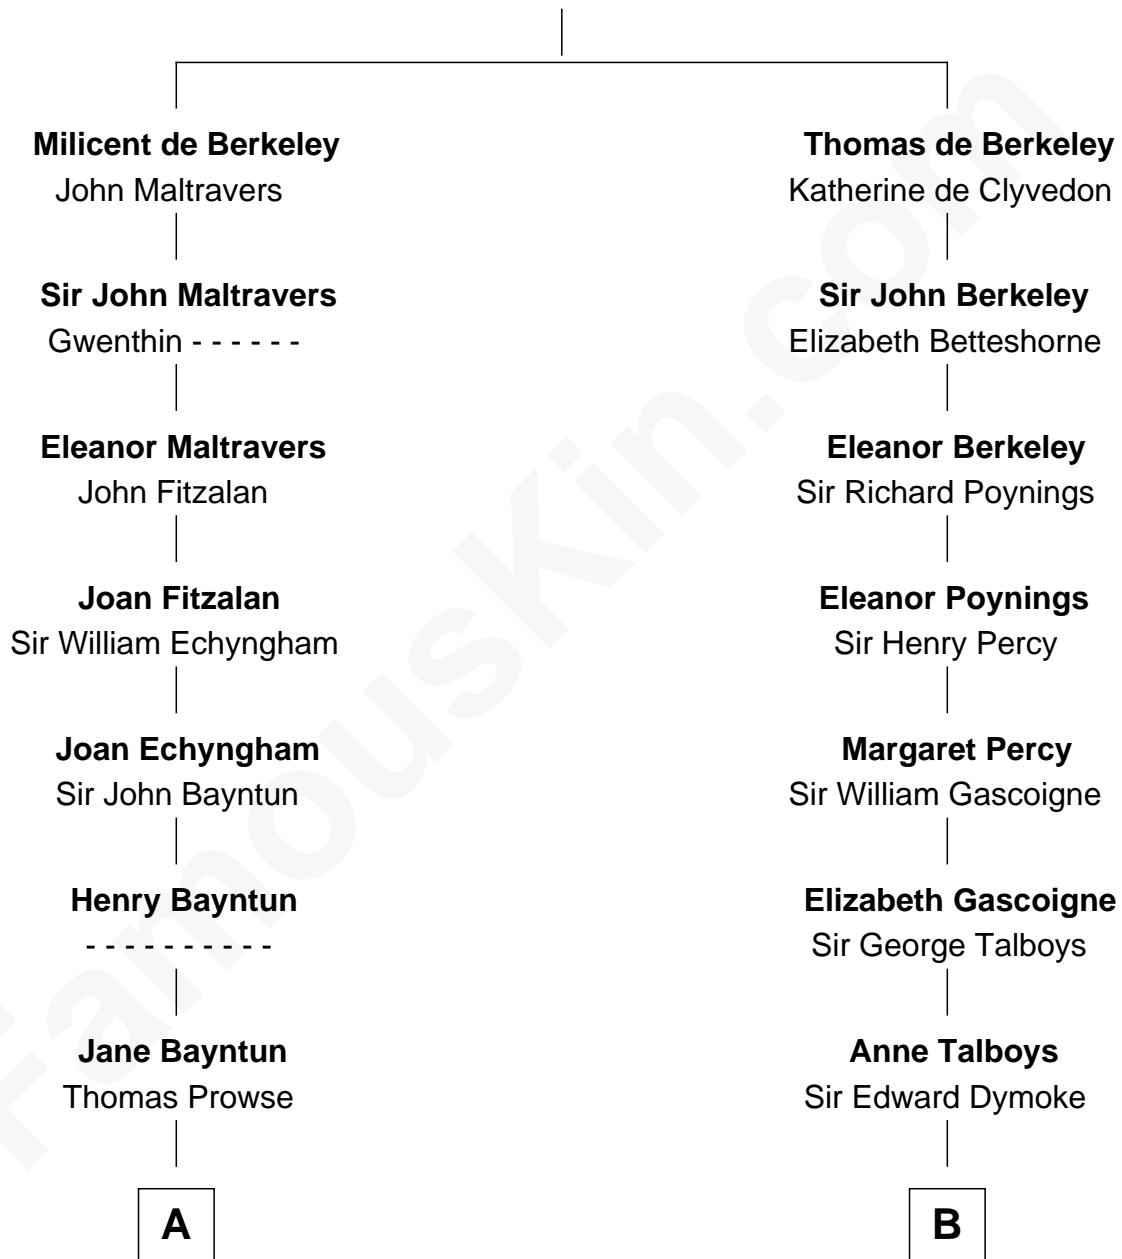

FamousKin.com Relationship Chart of

Sarah Palin

9th Governor of Alaska

14th cousin 6 times removed of

Meriwether Lewis

Lewis and Clark Expedition

Sir Maurice de Berkeley

Eve la Zouche

C

—
May Belle Ruddock
Henry Charles Brandt

—
Nellie Marie Brandt
Charles Francis Heath

—
Charles Richard Heath
Sarah Sheeran

—
Sarah Palin
9th Governor of Alaska

FamousKin.com