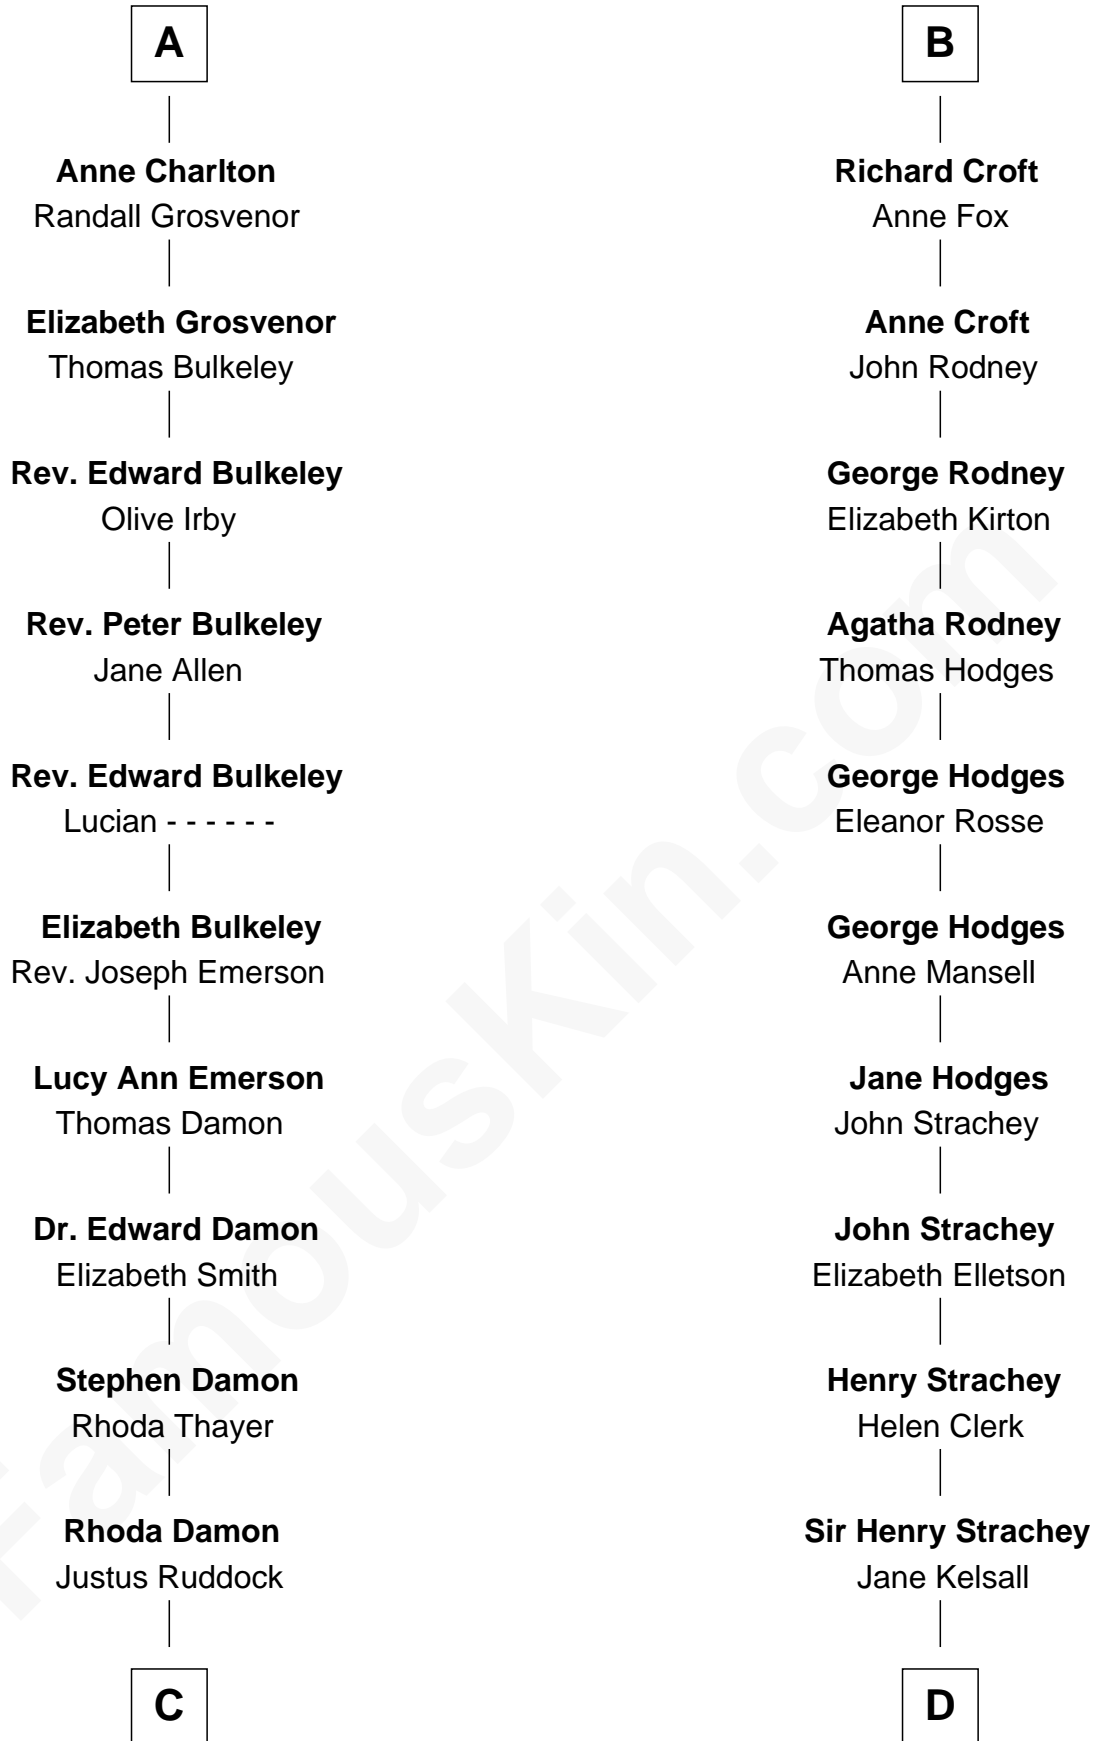

FamousKin.com Relationship Chart of

Sarah Palin

9th Governor of Alaska

19th cousin 2 times removed of

Lytton Strachey

Author and Co-Founder of Bloomsbury Group

Sir Roger de Somery

Nichole d'Aubenev