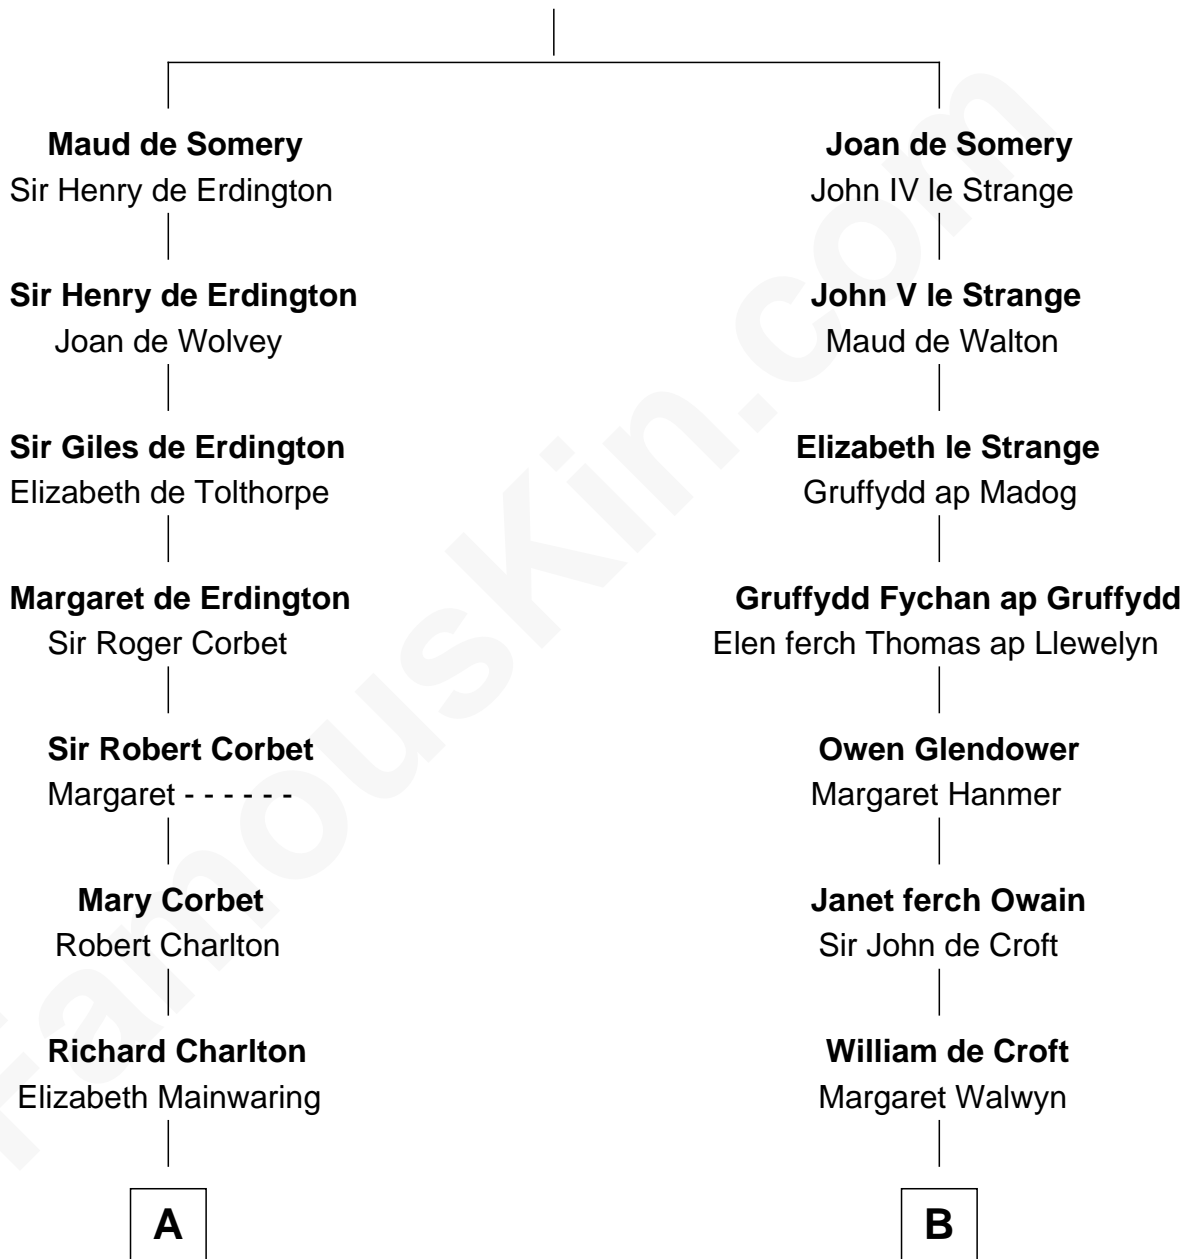

FamousKin.com Relationship Chart of

Sarah Palin

9th Governor of Alaska

19th cousin 2 times removed of

Lytton Strachey

Author and Co-Founder of Bloomsbury Group

Sir Roger de Somery

Nichole d'Aubenev

Sarah Sheeran

Sarah Palin

9th Governor of Alaska

D

Edward Strachey

Julia Woodburn Kirkpatrick

Sir Richard Strachey

Jane Maria Grant