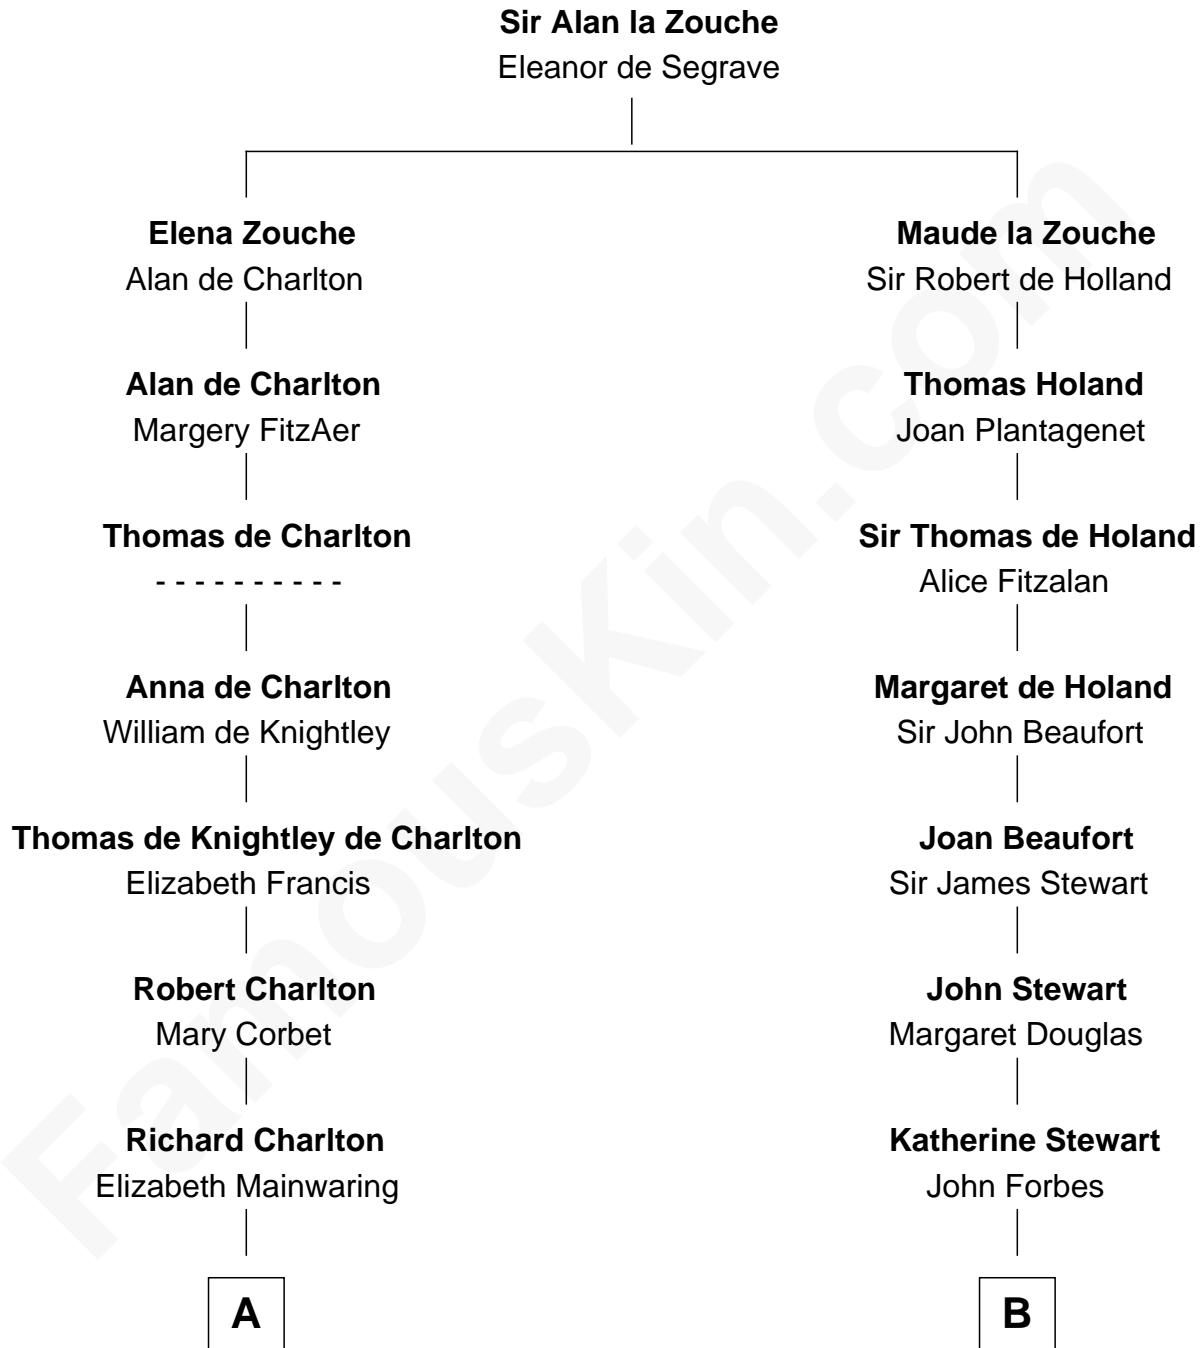

# FamousKin.com

## Relationship Chart of Sarah Palin

9th Governor of Alaska

18th cousin 3 times removed of

**Lytton Strachey**

Author and Co-Founder of Bloomsbury Group

**C**

**Thomas S. Ruddock**  
Maria Nancy Newell

**May Belle Ruddock**  
Henry Charles Brandt

**Nellie Marie Brandt**  
Charles Francis Heath

**Charles Richard Heath**  
Sarah Sheeran

**Sarah Palin**  
*9th Governor of Alaska*

**D**

**Jane Maria Grant**  
Sir Richard Strachey

**Lytton Strachey**  
*British Author*