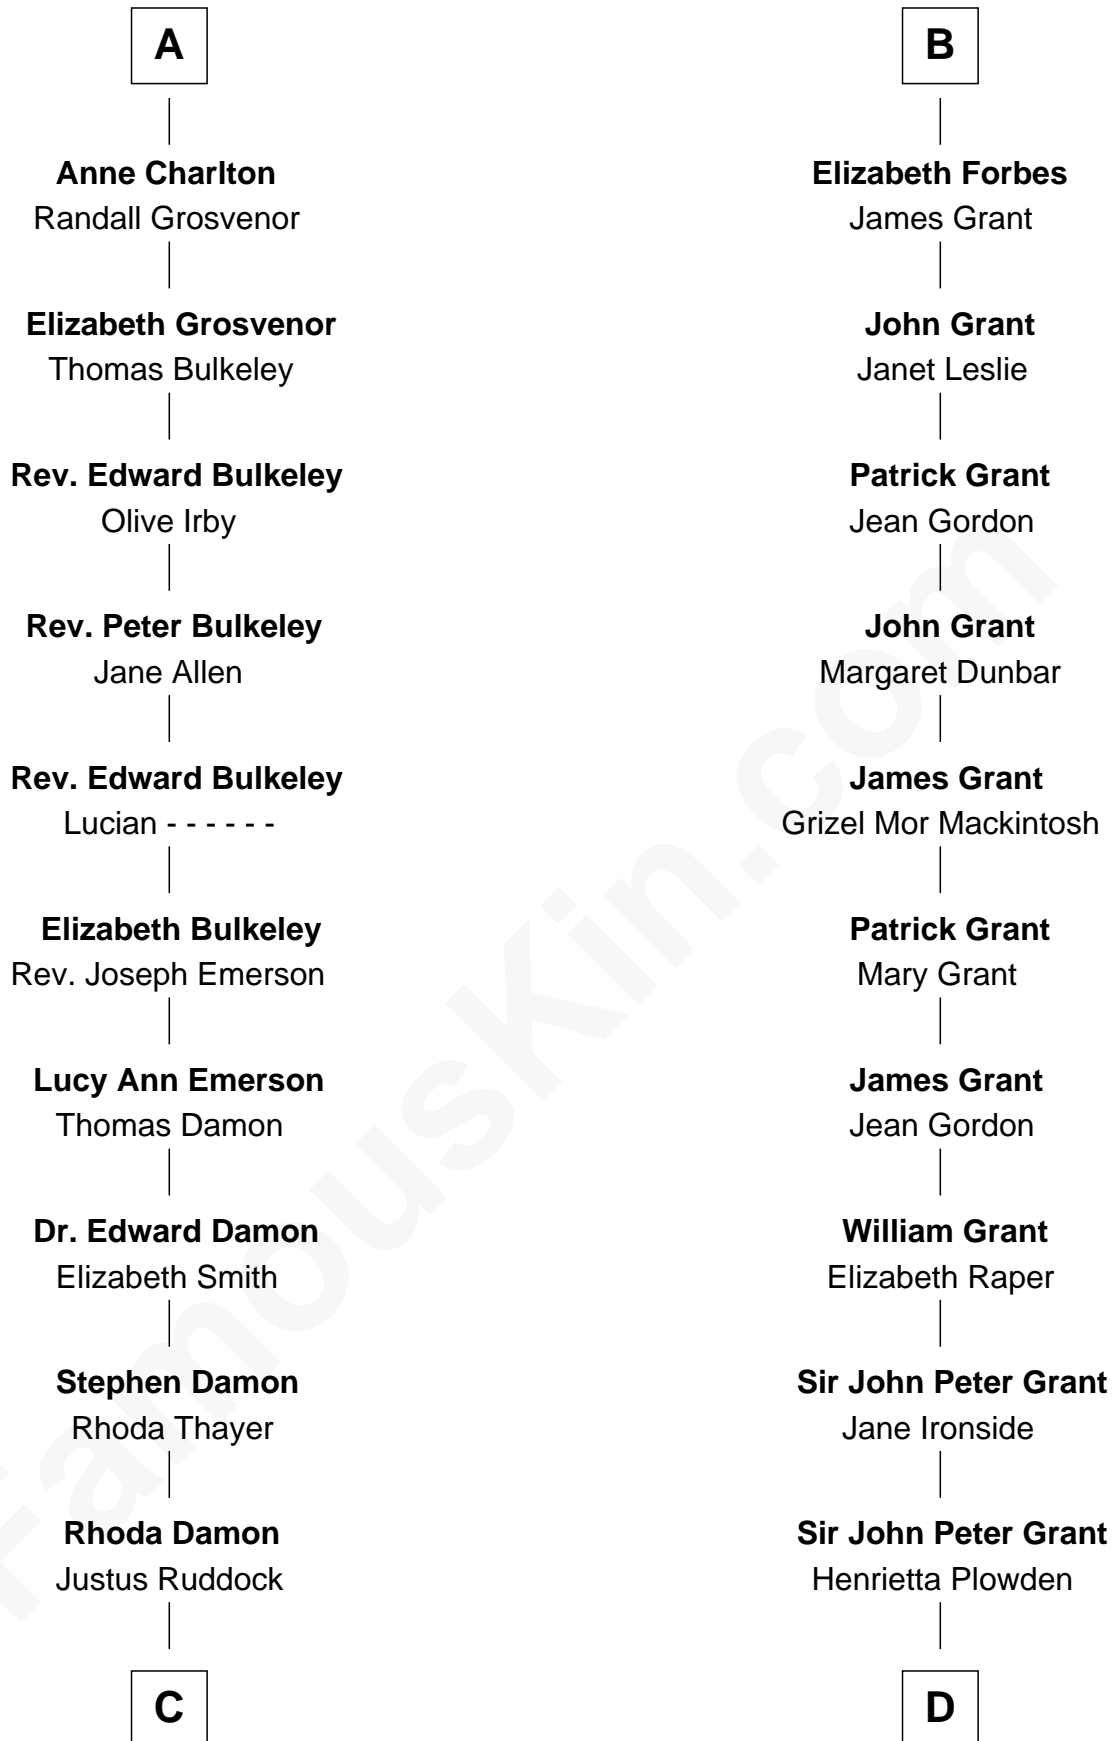

## Relationship Chart of Sarah Palin

9th Governor of Alaska

18th cousin 3 times removed of

**Lytton Strachey**

Author and Co-Founder of Bloomsbury Group

**C**

**Thomas S. Ruddock**  
Maria Nancy Newell

**May Belle Ruddock**  
Henry Charles Brandt

**Nellie Marie Brandt**  
Charles Francis Heath

**Charles Richard Heath**  
Sarah Sheeran

**Sarah Palin**  
*9th Governor of Alaska*

**D**

**Jane Maria Grant**  
Sir Richard Strachey

**Lytton Strachey**  
*British Author*