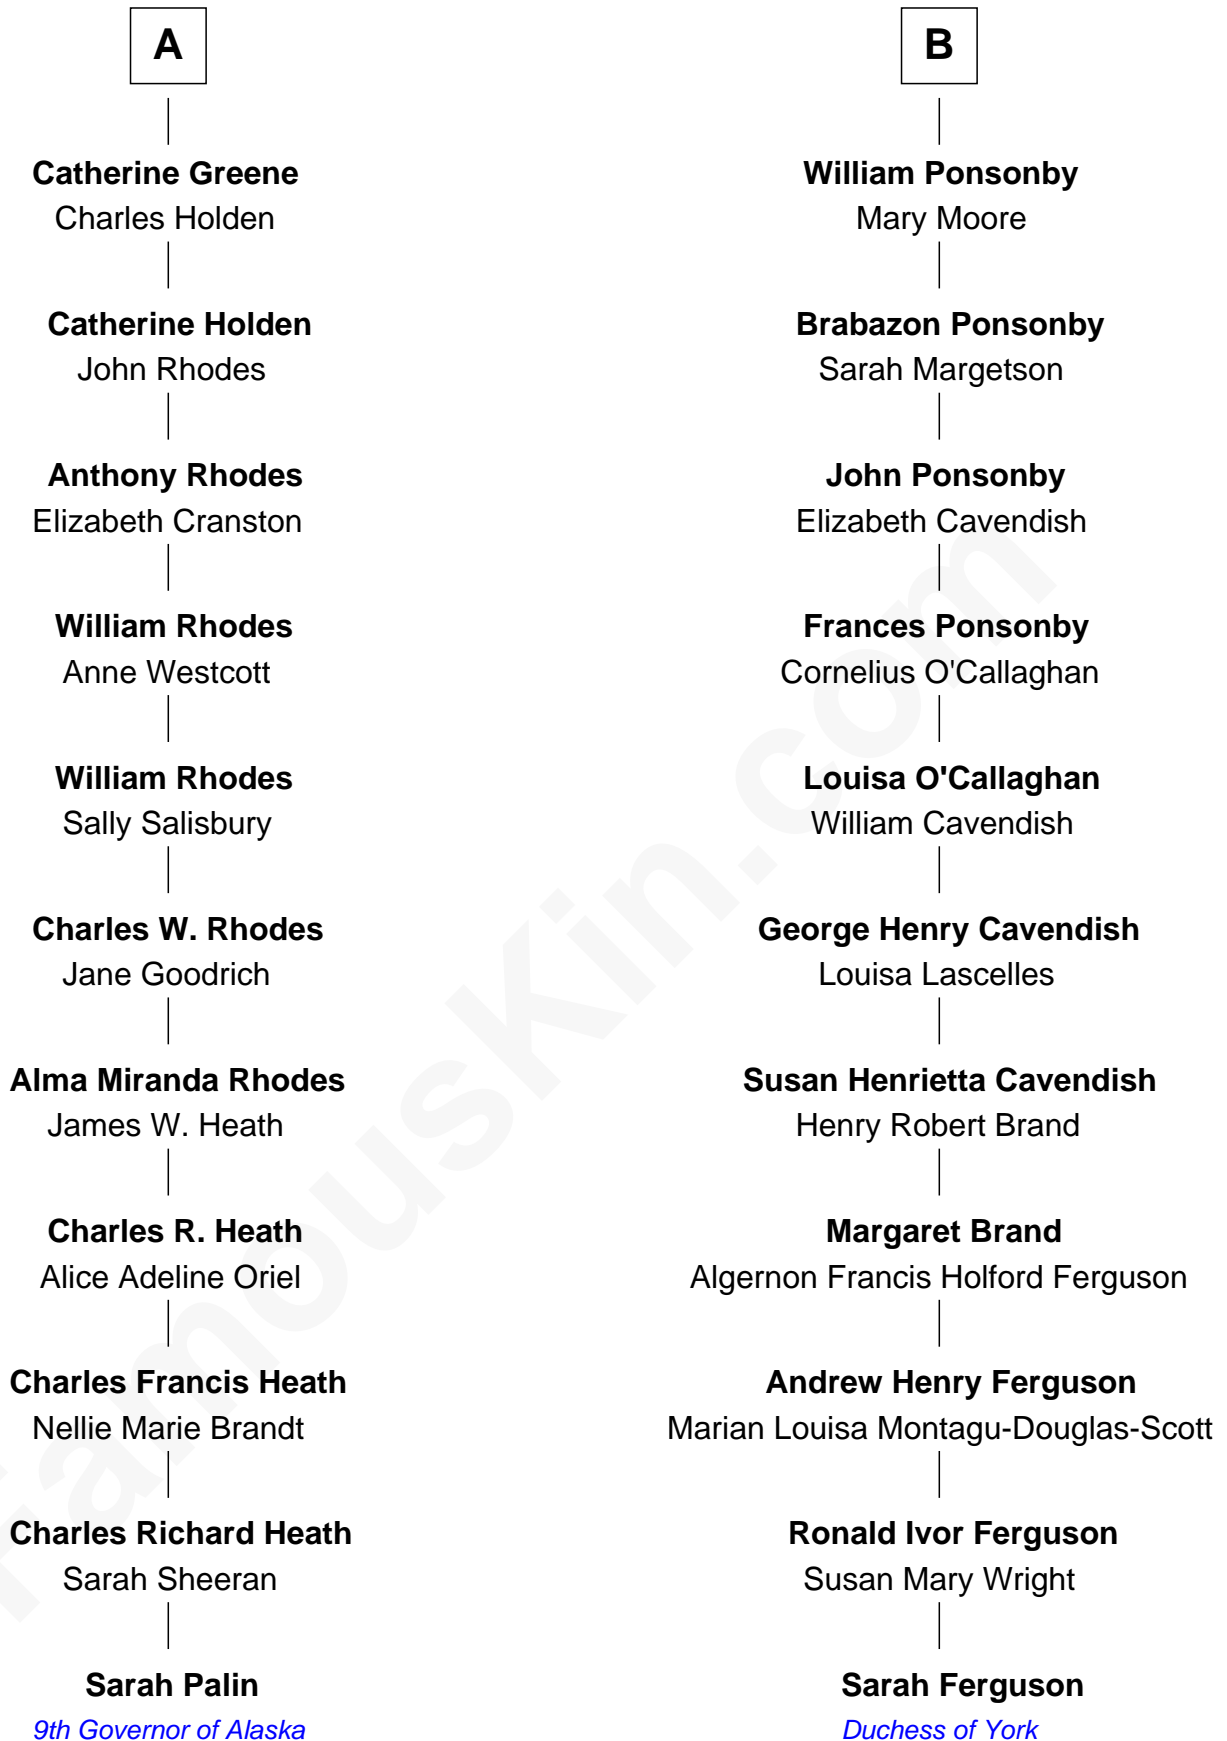

Sarah Ferguson photo by [Norbert Aepli](#) ([CC BY 3.0](#))