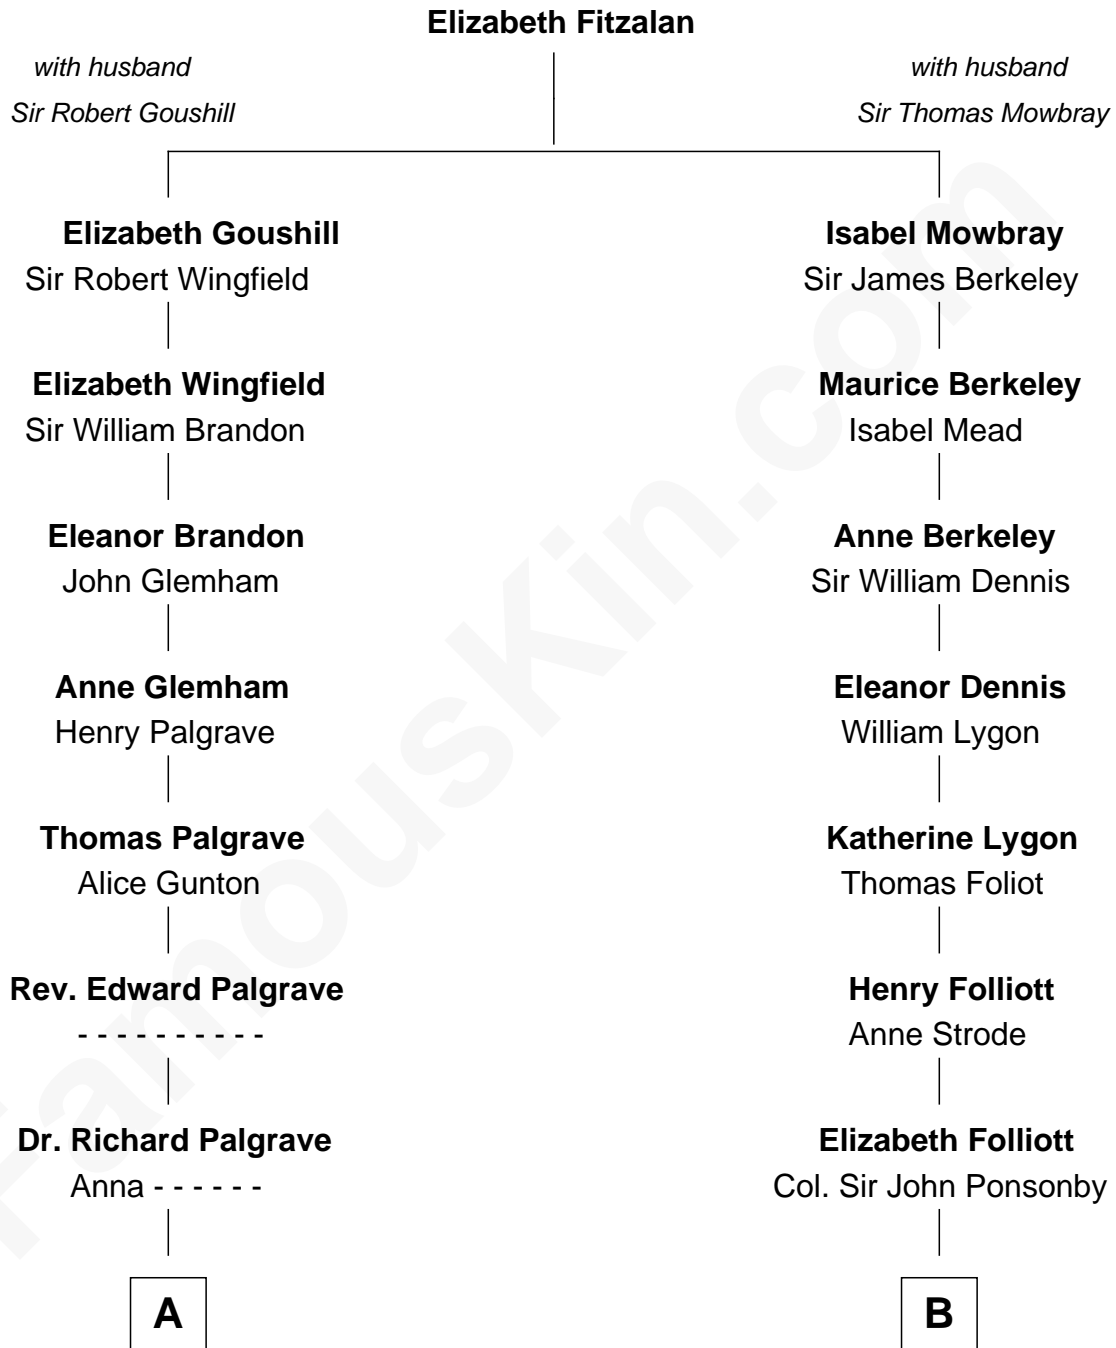

FamousKin.com Relationship Chart of

Sarah Palin

9th Governor of Alaska

17th cousin 2 times removed of

Sarah Ferguson

Duchess of York

C

—
Charles Francis Heath

Nellie Marie Brandt

—
Charles Richard Heath

Sarah Sheeran

—
Sarah Palin

9th Governor of Alaska

FamousKin.com