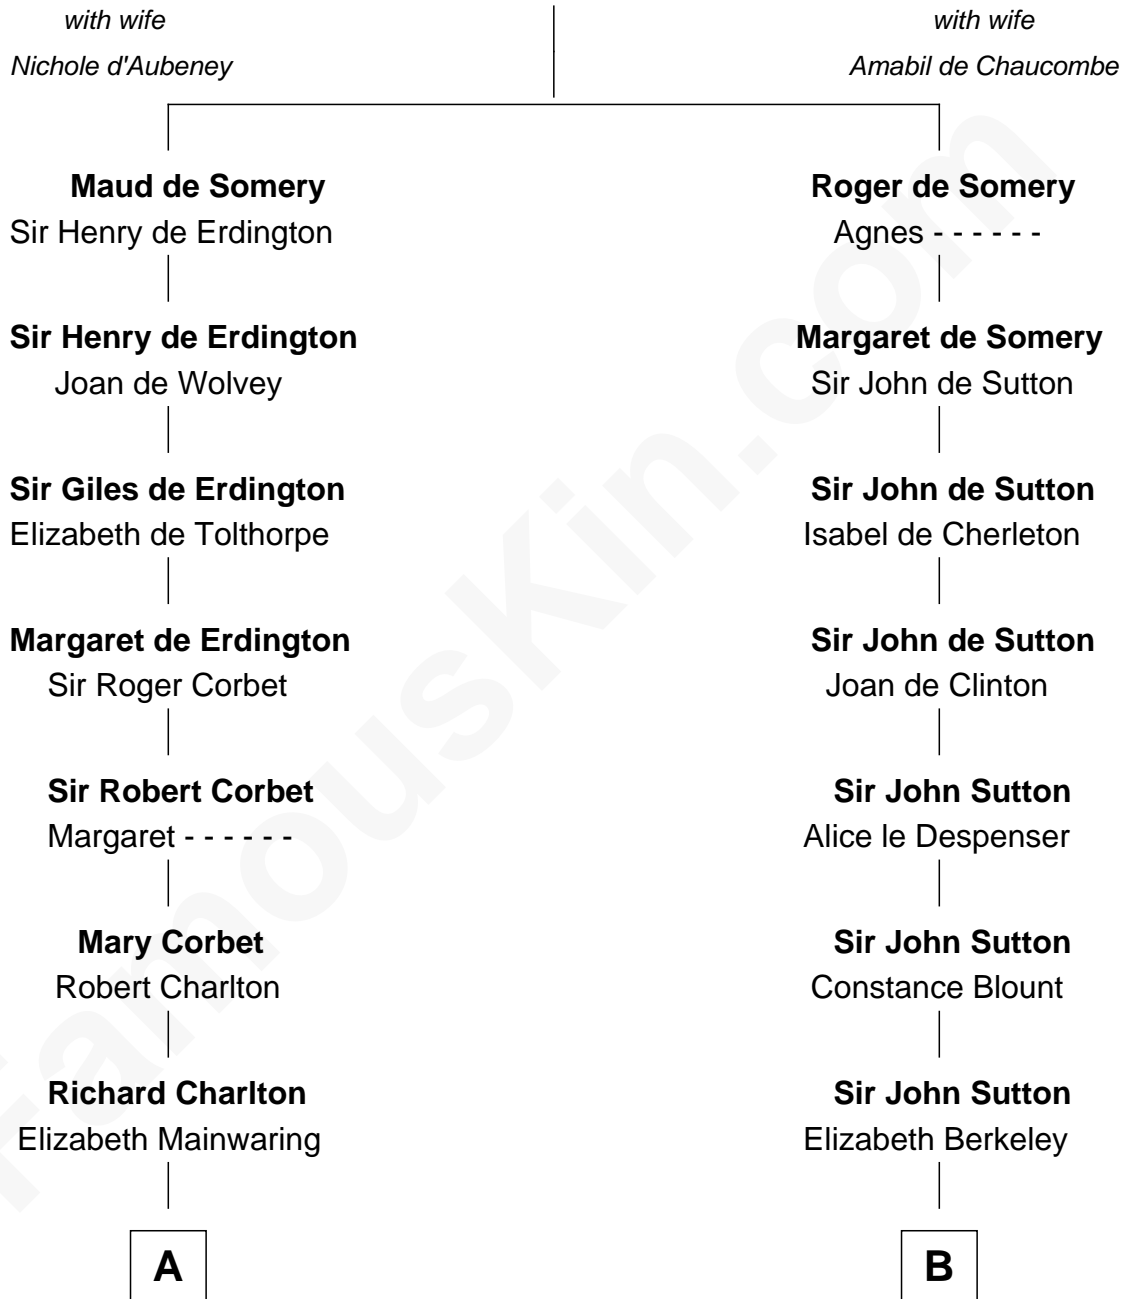

FamousKin.com Relationship Chart of

Sarah Palin

9th Governor of Alaska

16th cousin 5 times removed of

George Clinton

4th U.S. Vice President

Sir Roger de Somery

C