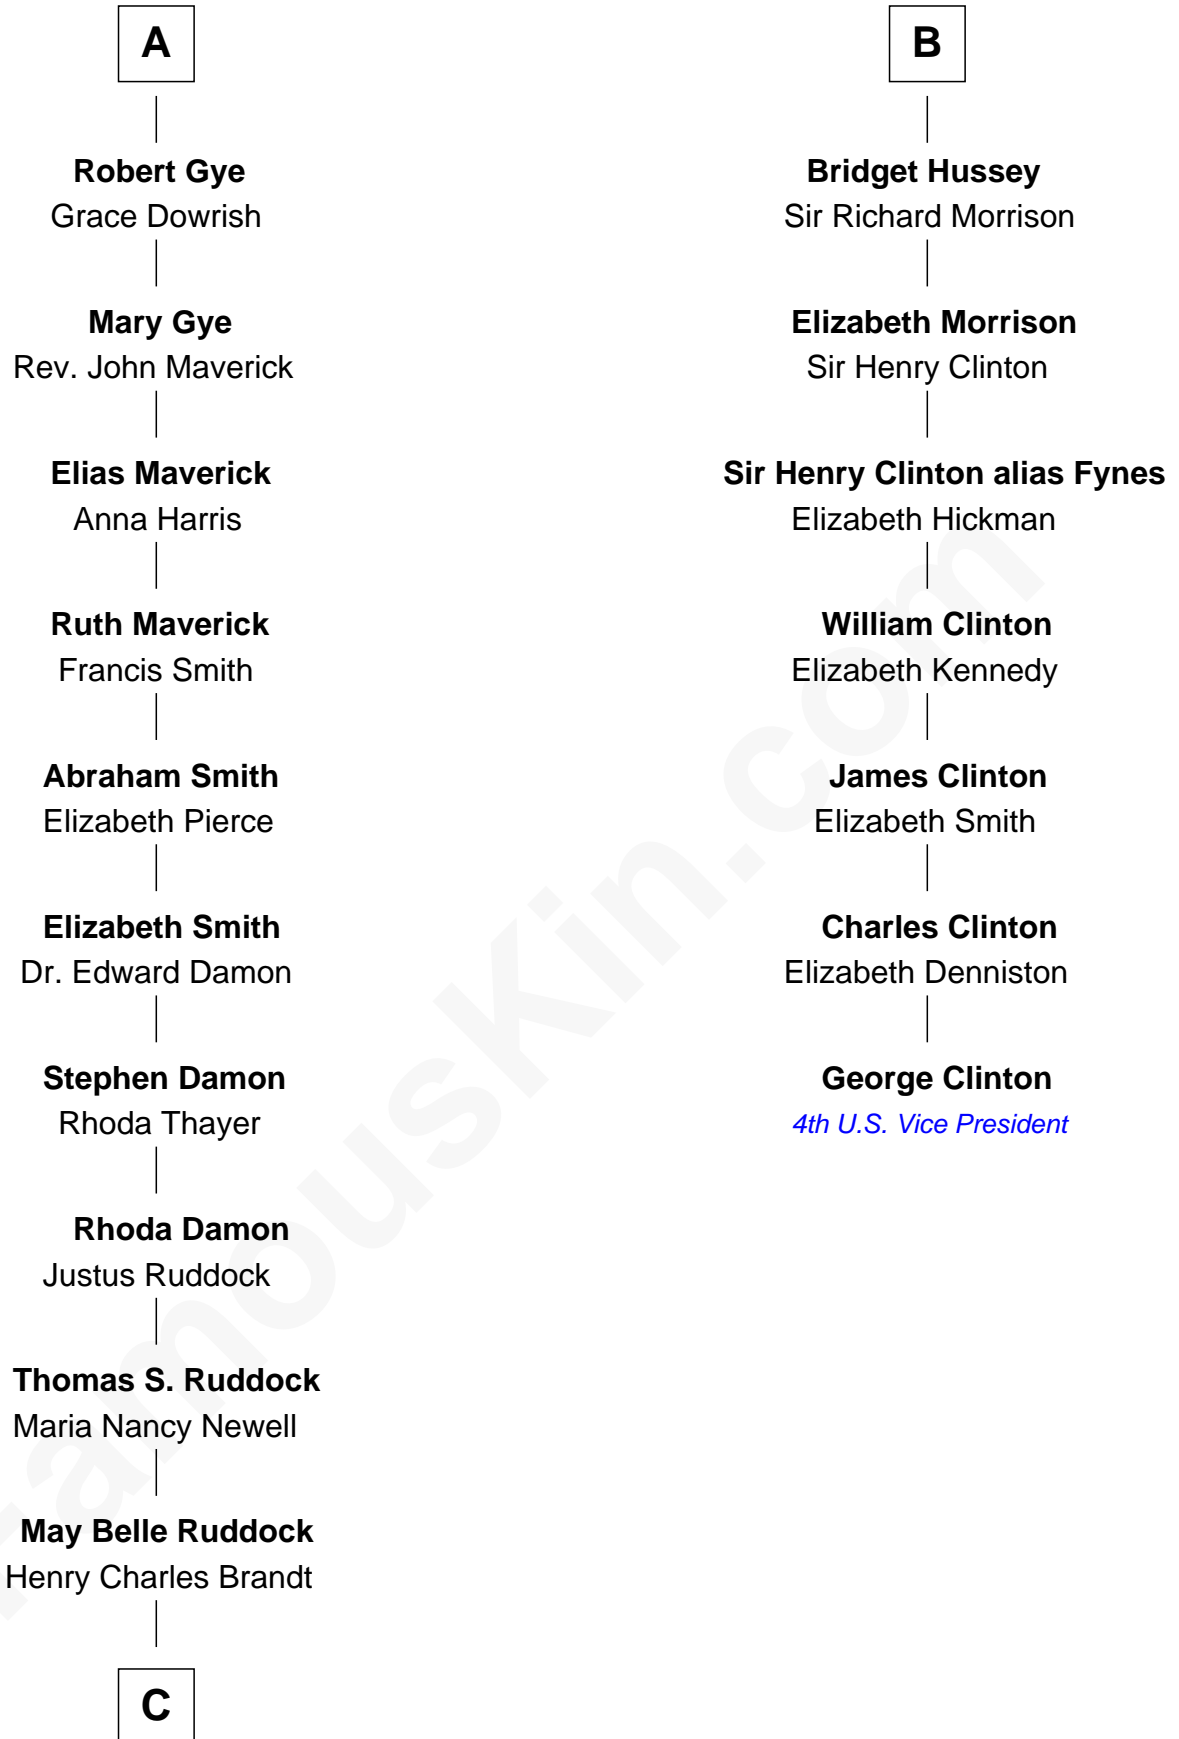

# FamousKin.com Relationship Chart of

**Sarah Palin**

*9th Governor of Alaska*

13th cousin 6 times removed of

**George Clinton**

*4th U.S. Vice President*

**Henry Plantagenet**

Maud de Chaworth

**C**

**Nellie Marie Brandt**  
Charles Francis Heath

**Charles Richard Heath**  
Sarah Sheeran

**Sarah Palin**  
*9th Governor of Alaska*

FamousKin.com