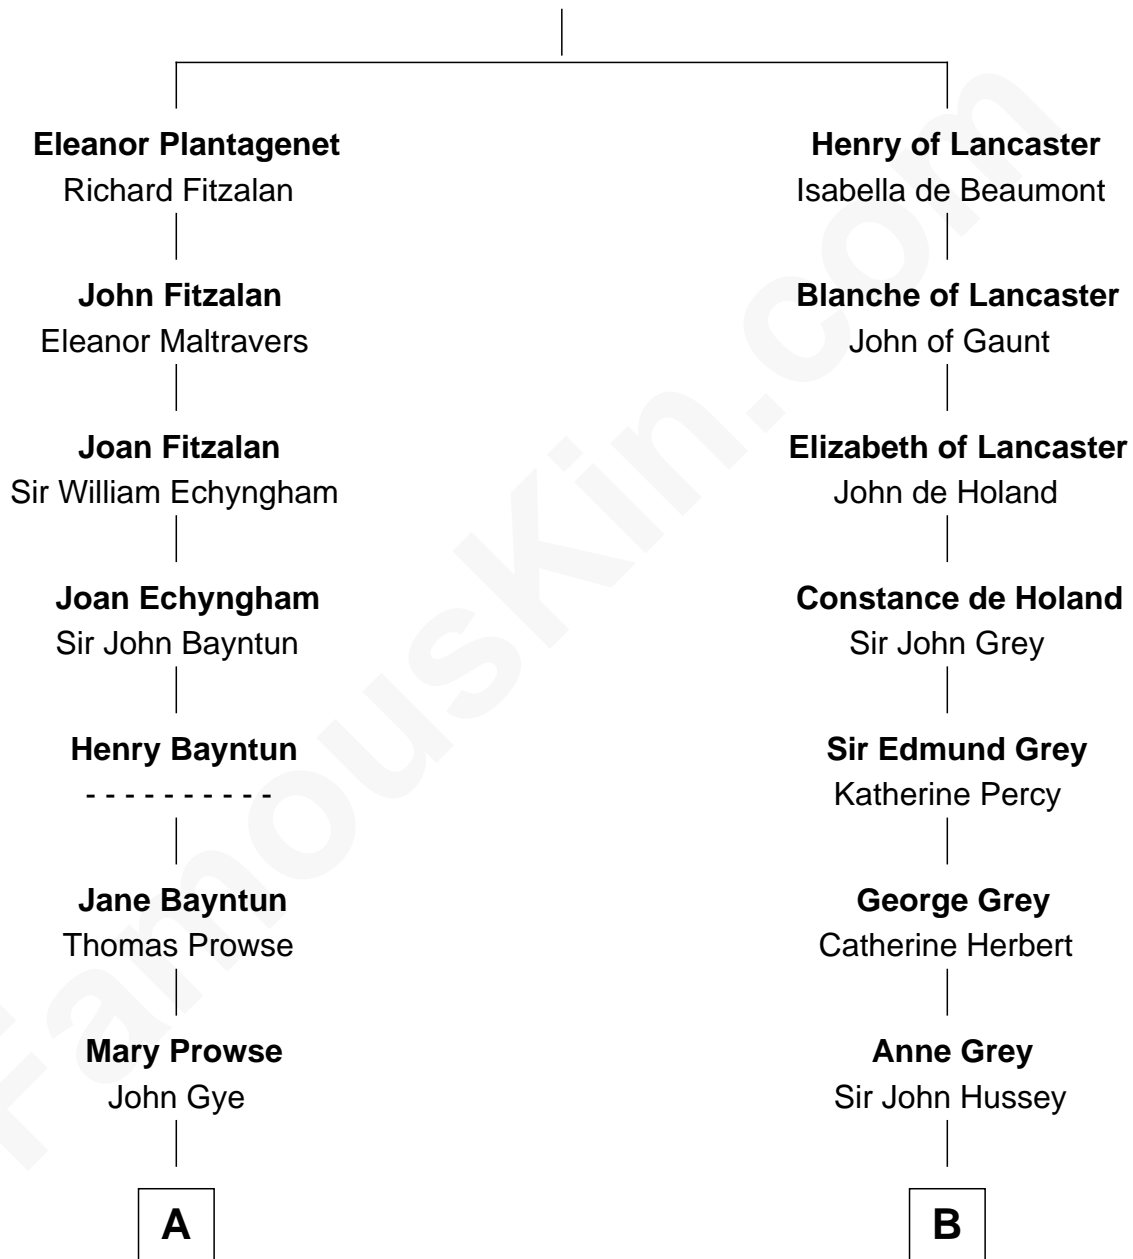

# FamousKin.com Relationship Chart of

**Sarah Palin**

*9th Governor of Alaska*

13th cousin 6 times removed of

**George Clinton**

*4th U.S. Vice President*

**Henry Plantagenet**

Maud de Chaworth

**C**

**Nellie Marie Brandt**  
Charles Francis Heath

**Charles Richard Heath**  
Sarah Sheeran

**Sarah Palin**  
*9th Governor of Alaska*

FamousKin.com