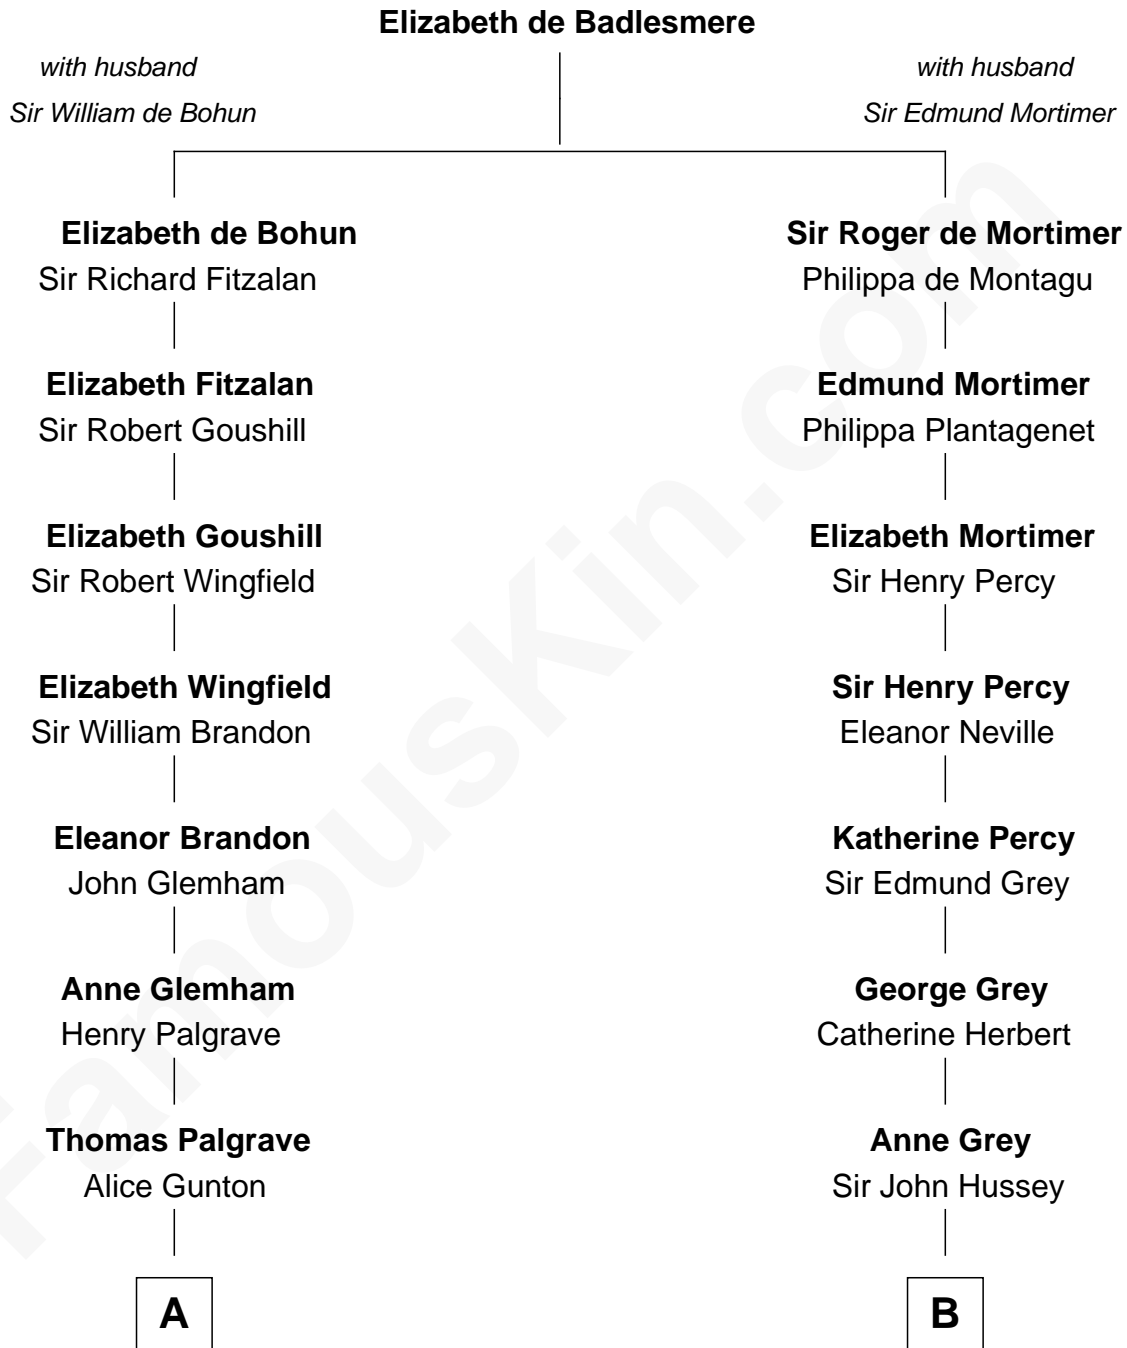

# FamousKin.com Relationship Chart of

**Sarah Palin**

*9th Governor of Alaska*

13th cousin 8 times removed of

**George Clinton**

*4th U.S. Vice President*

**C**

—  
**James W. Heath**  
Alma Miranda Rhodes

—  
**Charles R. Heath**  
Alice Adeline Oriel

—  
**Charles Francis Heath**  
Nellie Marie Brandt

—  
**Charles Richard Heath**  
Sarah Sheeran

—  
**Sarah Palin**  
*9th Governor of Alaska*

FamousKin.com