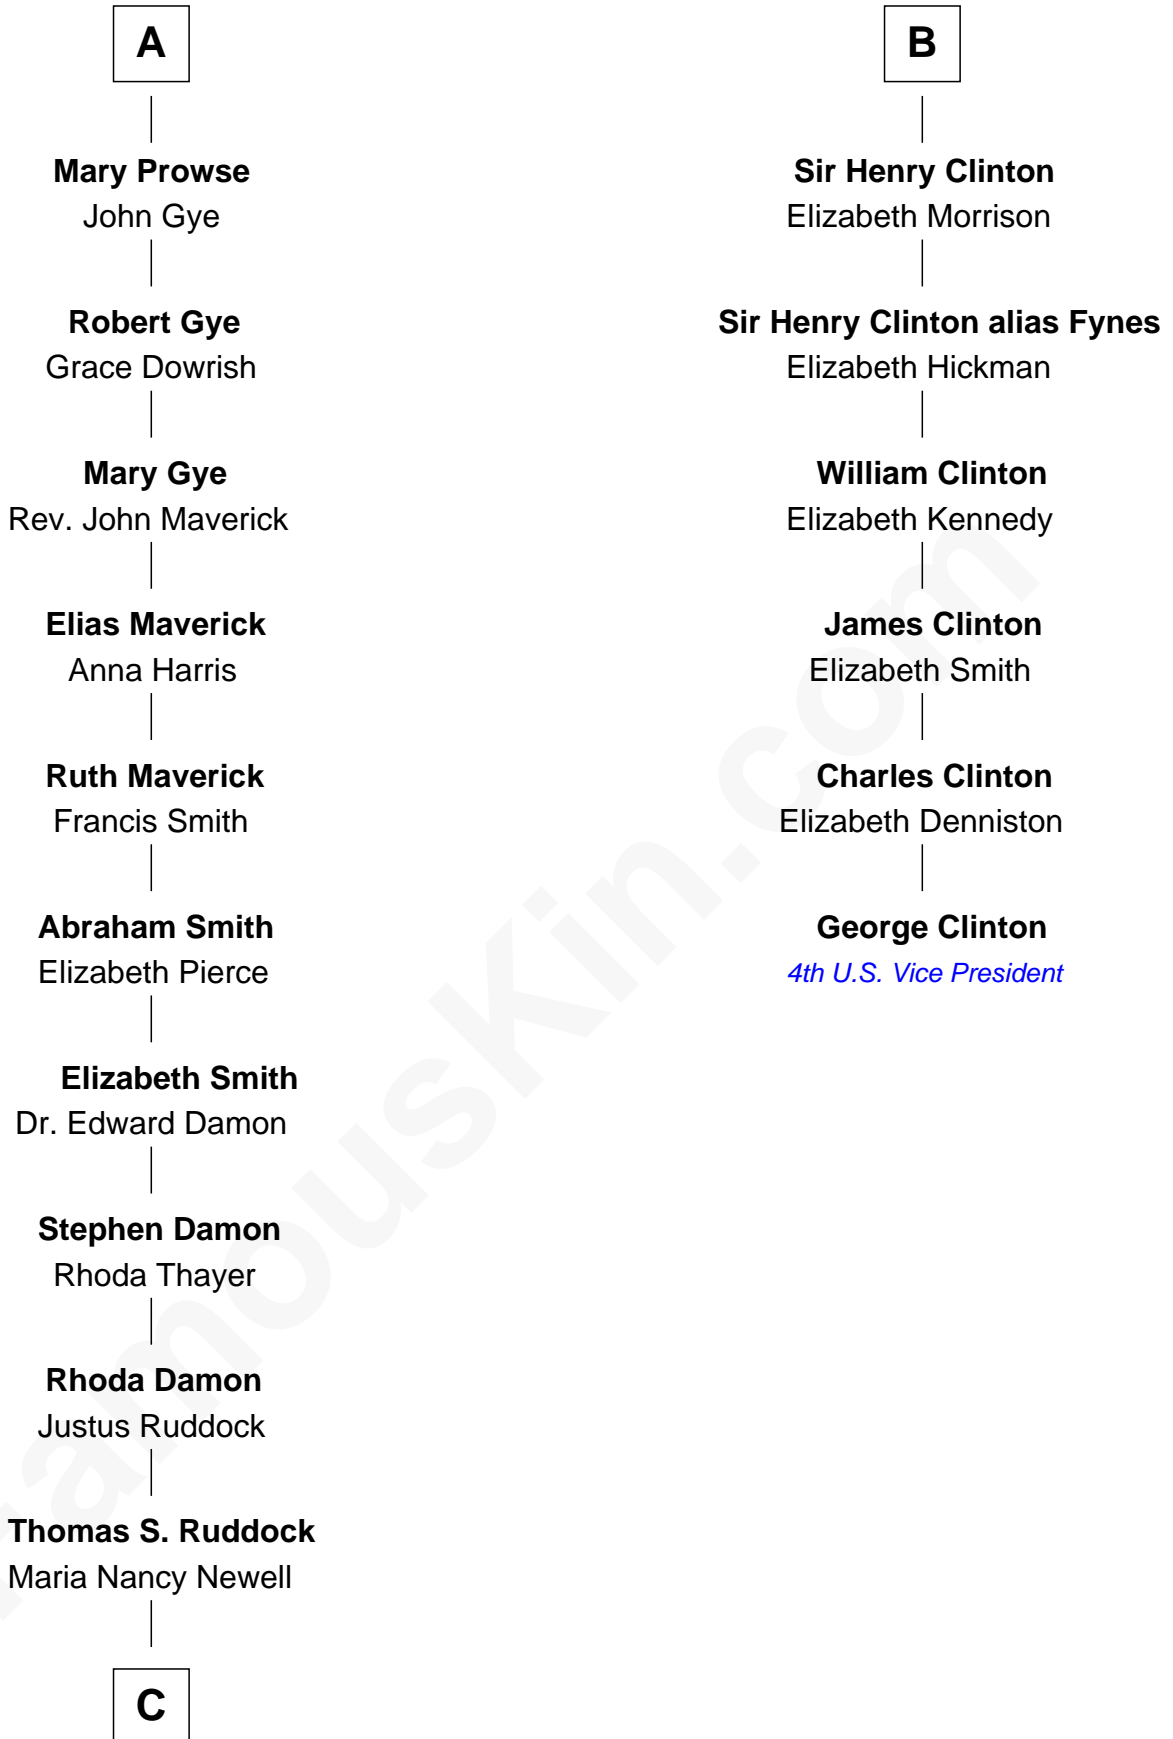

FamousKin.com Relationship Chart of

Sarah Palin

9th Governor of Alaska

12th cousin 8 times removed of

George Clinton

4th U.S. Vice President

Sir Maurice de Berkeley

Eve la Zouche

Milicent de Berkeley

John Maltravers

Sir John Maltravers

Gwenthin - - - - -

Eleanor Maltravers

John Fitzalan

Joan Fitzalan

Sir William Echyngam

Elizabeth Grey

Elizabeth Dudley

William Stourton

Ursula Stourton

Sir Edward Clinton

B

C

—
May Belle Ruddock
Henry Charles Brandt

—
Nellie Marie Brandt
Charles Francis Heath

—
Charles Richard Heath
Sarah Sheeran

—
Sarah Palin
9th Governor of Alaska

FamousKin.com