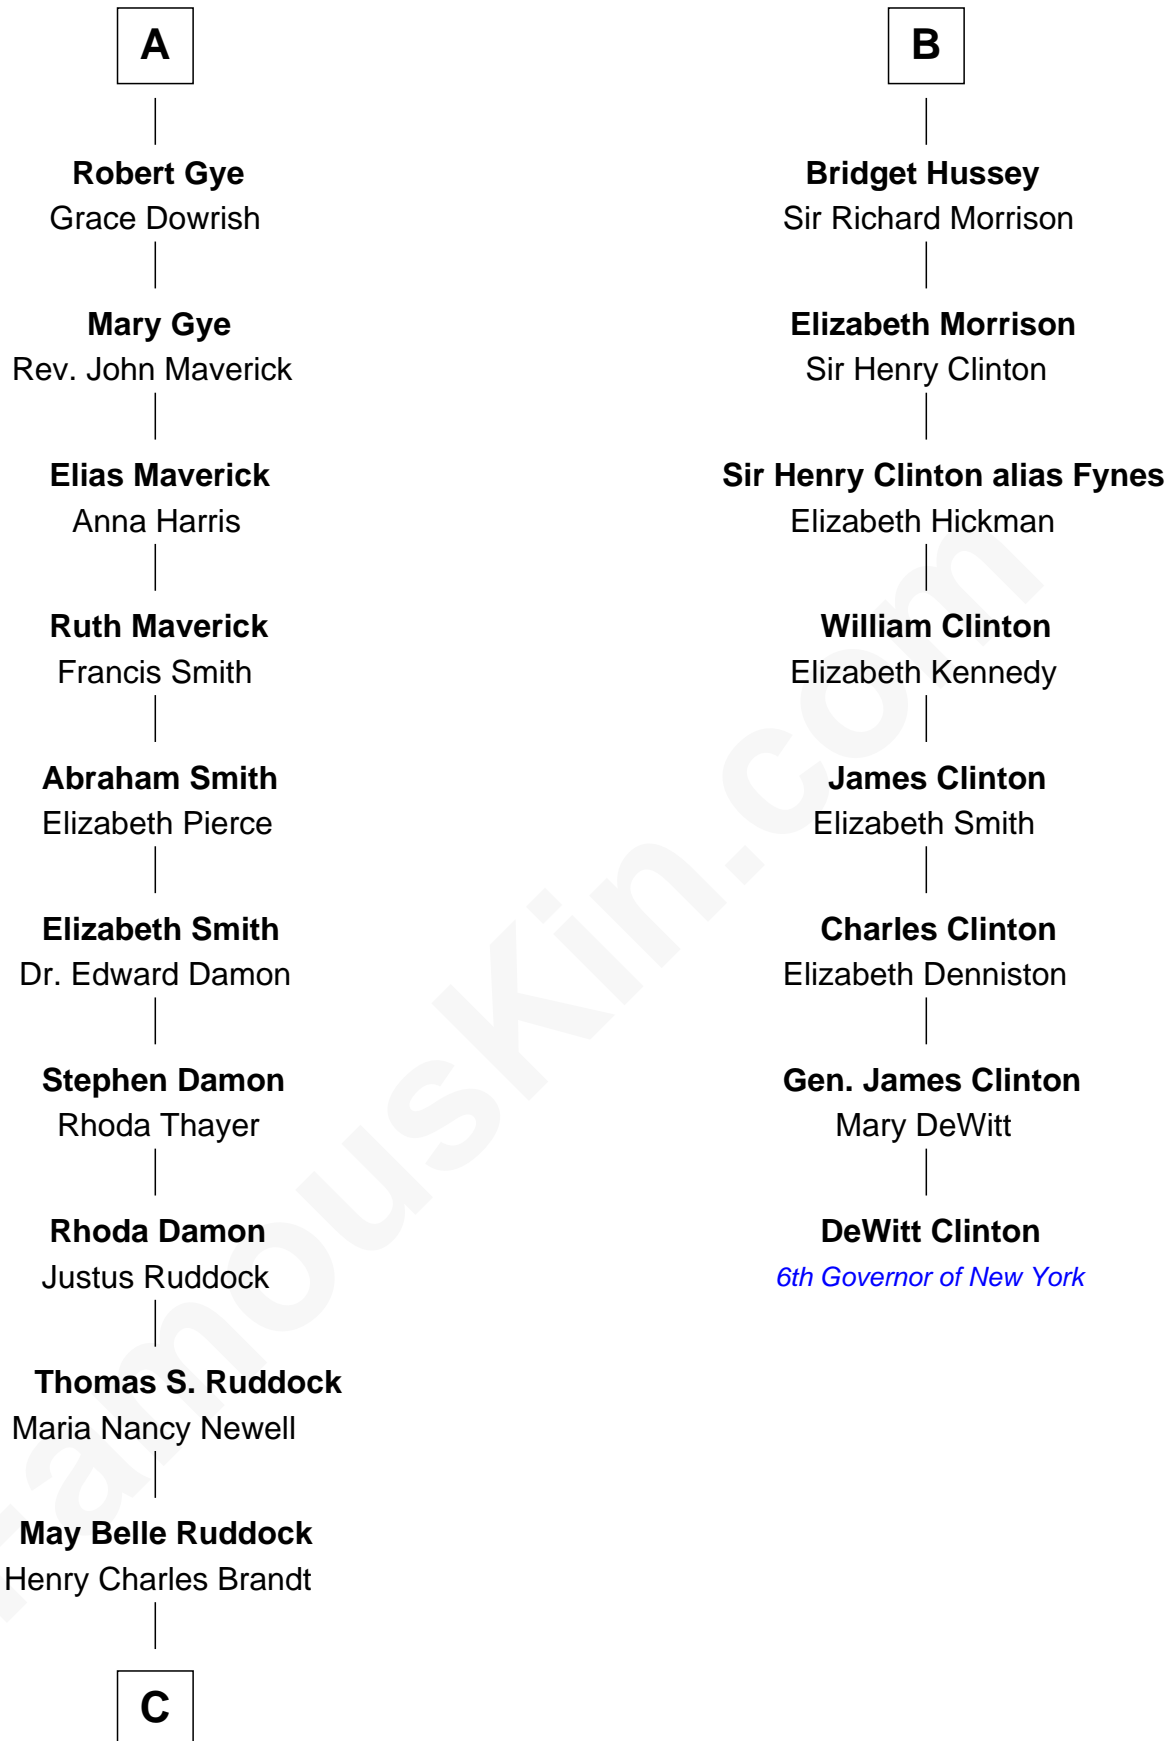

FamousKin.com Relationship Chart of

Sarah Palin

9th Governor of Alaska

14th cousin 5 times removed of

DeWitt Clinton

6th Governor of New York

Henry Plantagenet

Maud de Chaworth

Eleanor Plantagenet

Richard Fitzalan

John Fitzalan

Eleanor Maltravers

Joan Fitzalan

Sir William Echyngnam

Joan Echyngnam

Sir John Bayntun

Blanche of Lancaster

John of Gaunt

Elizabeth of Lancaster

John de Holand

Constance de Holand

Sir John Grey

Sir Edmund Grey

Katherine Percy

George Grey

Catherine Herbert

Anne Grey

Sir John Hussey

B

C

Nellie Marie Brandt
Charles Francis Heath

Charles Richard Heath
Sarah Sheeran