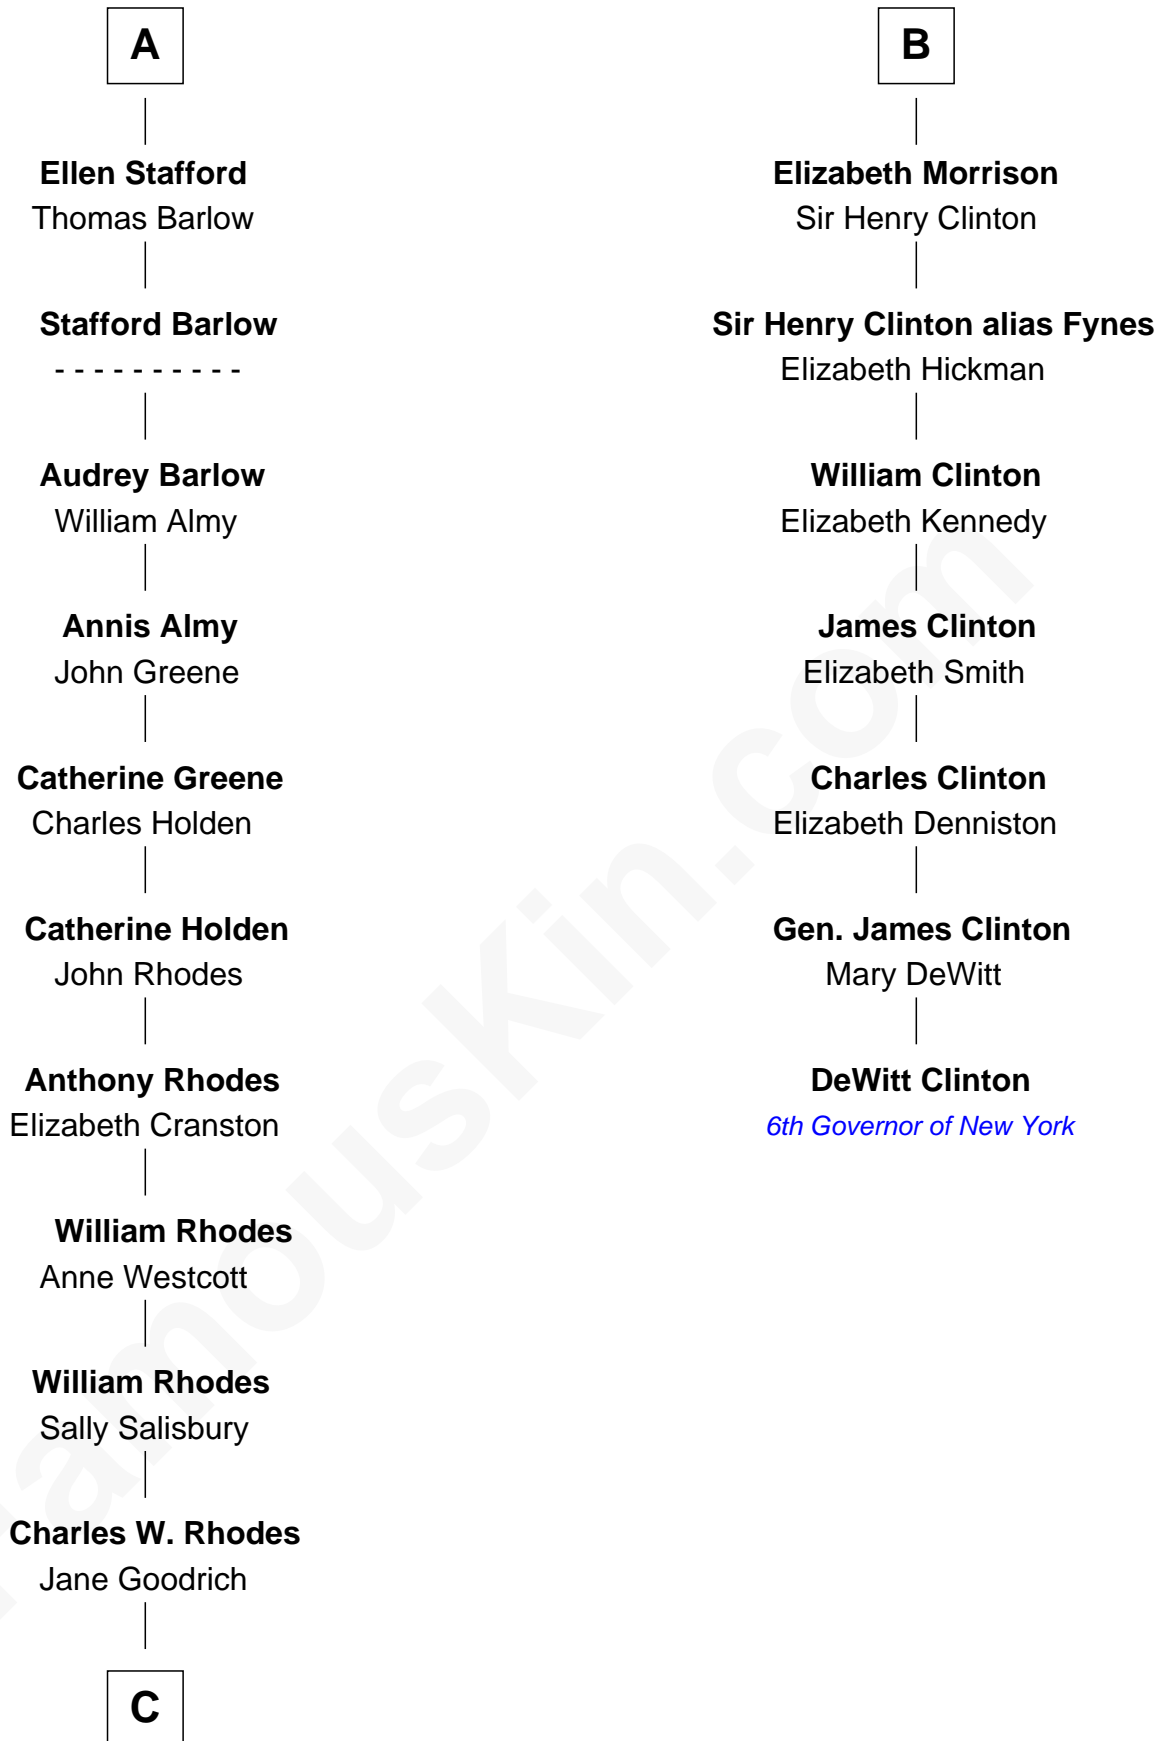

# FamousKin.com Relationship Chart of

**Sarah Palin**

*9th Governor of Alaska*

13th cousin 8 times removed of

**DeWitt Clinton**

*6th Governor of New York*

**Ralph de Stafford**

*with wife  
Katherine de Hastang*

**Beatrice de Stafford**

Thomas de Ros

**Margaret de Ros**

Sir Reynold Grey

**Sir John Grey**

Constance de Holand

**Sir Edmund Grey**

Katherine Percy

**George Grey**

Catherine Herbert

**Anne Grey**

Sir John Hussey

**Bridget Hussey**

Sir Richard Morrison

**B**

**C**

Alma Miranda Rhodes

James W. Heath

Charles R. Heath

Alice Adeline Oriel

Charles Francis Heath

Nellie Marie Brandt

Charles Richard Heath

Sarah Sheeran